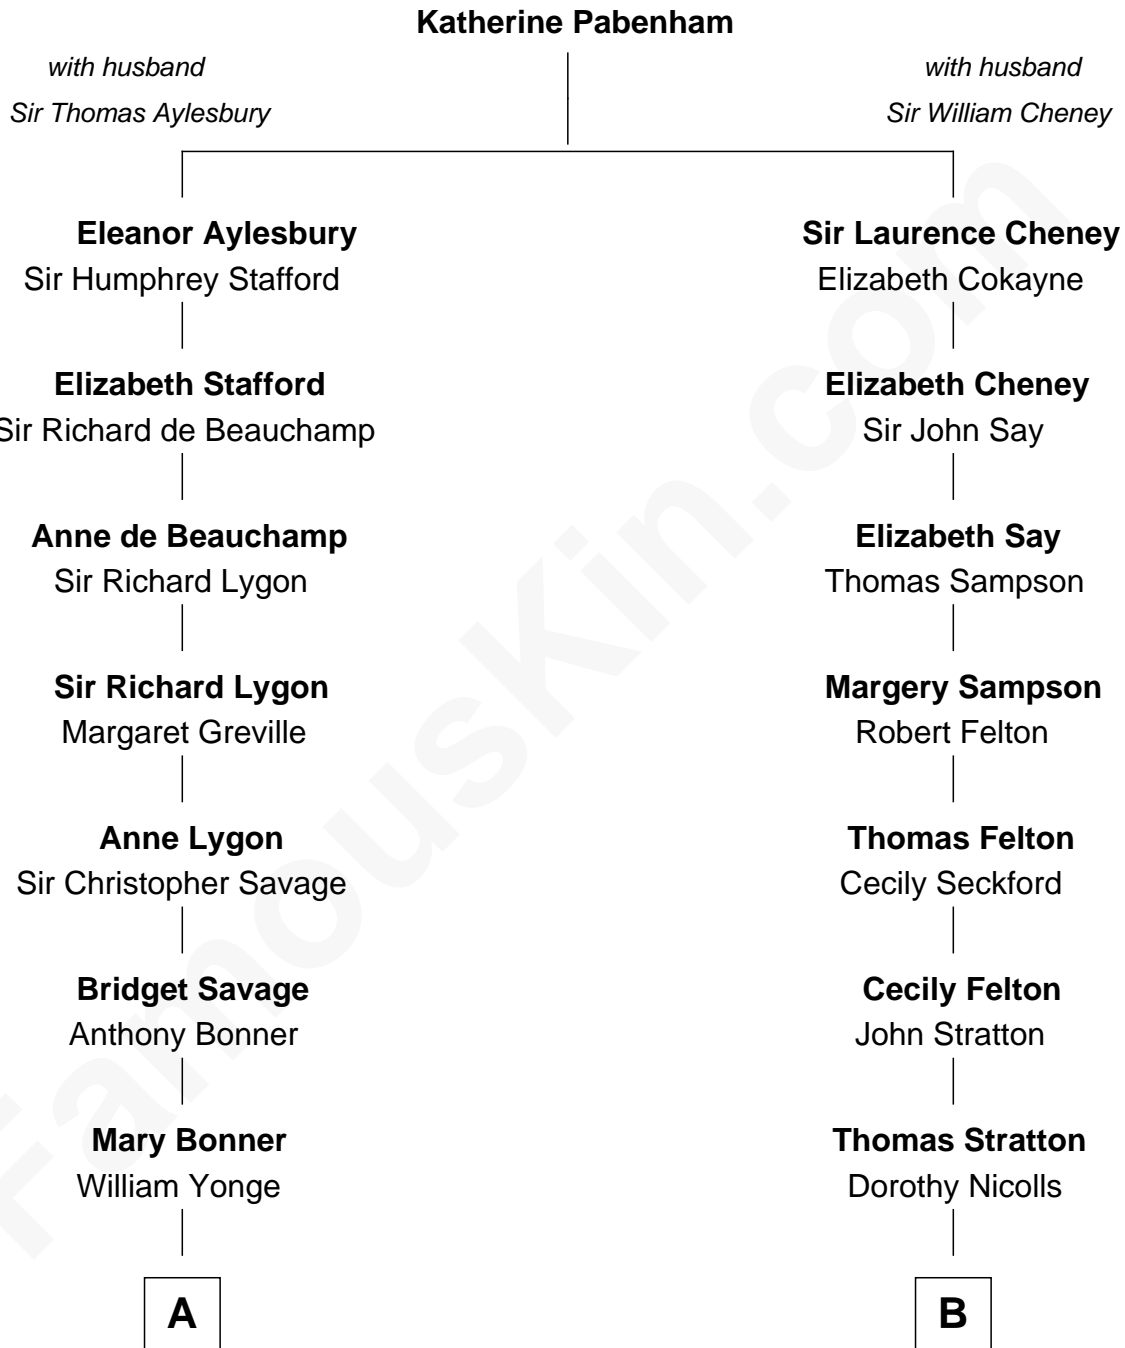

FamousKin.com
Relationship Chart of
Thomas Pynchon
American Novelist

17th cousin 2 times removed of

John Lithgow
Stage, TV, and Movie Actor

C

Arthur Washington Lithgow

Ina Berenice Robinson

Arthur Washington Lithgow

Sarah Jane Price

John Lithgow

Stage, TV, and Movie Actor