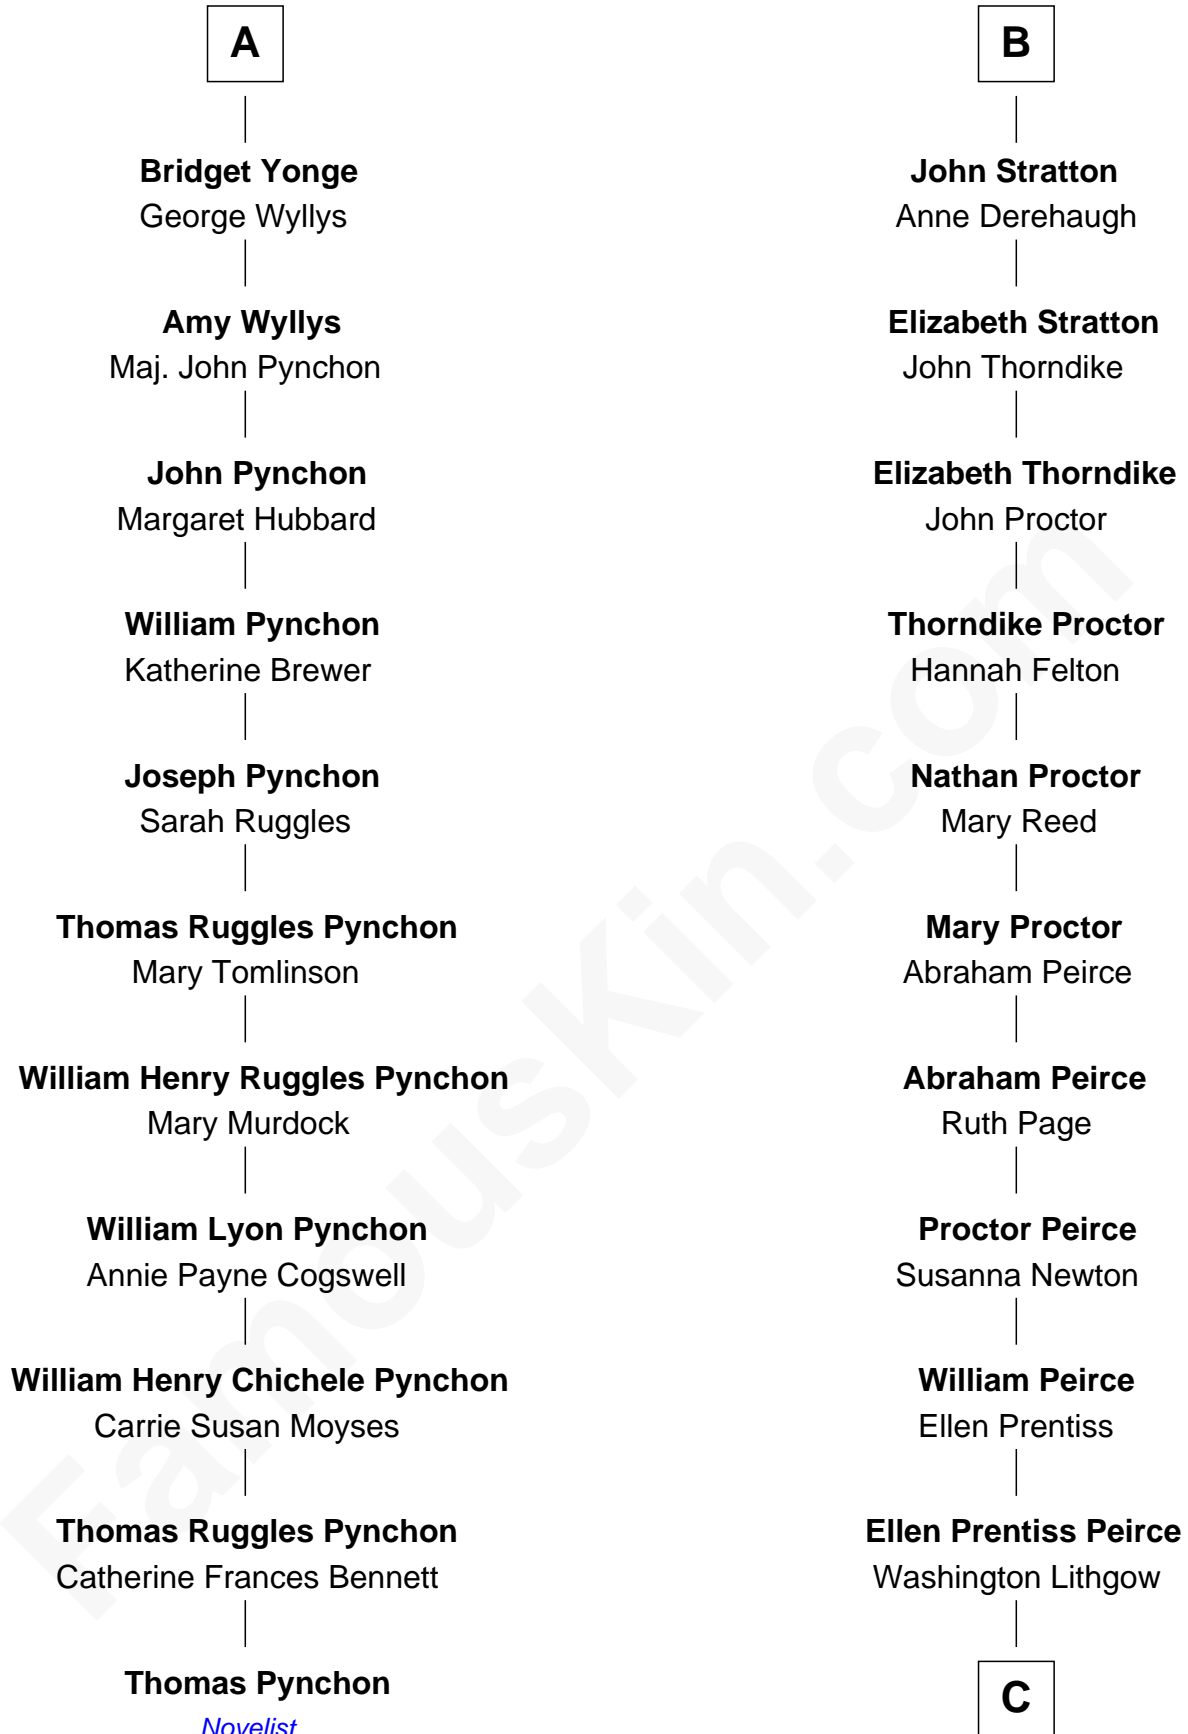

FamousKin.com
Relationship Chart of
Thomas Pynchon
American Novelist

17th cousin 2 times removed of

John Lithgow
Stage, TV, and Movie Actor

C

Arthur Washington Lithgow

Ina Berenice Robinson

Arthur Washington Lithgow

Sarah Jane Price

John Lithgow

Stage, TV, and Movie Actor