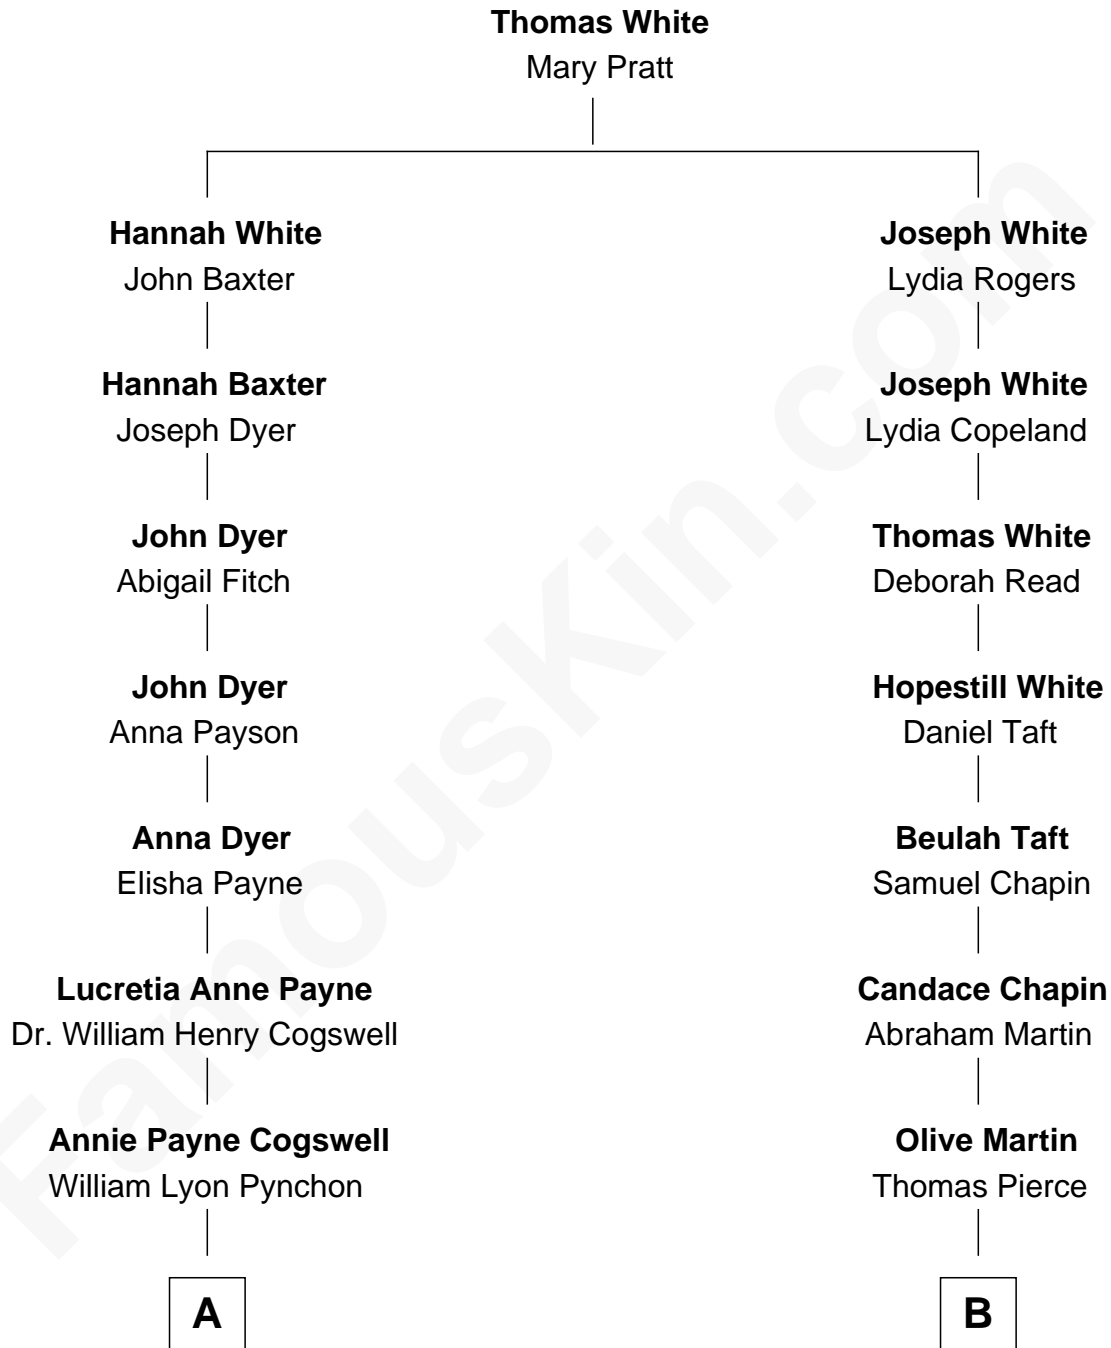

FamousKin.com
Relationship Chart of
Thomas Pynchon
American Novelist

9th cousin 1 time removed of
David Hyde Pierce
Stage, TV, and Movie Actor

A

William Henry Chichele Pynchon

Carrie Susan Moyses

Thomas Ruggles Pynchon

Catherine Frances Bennett

Thomas Pynchon

Novelist

B

Henry Thomas Pierce

Sarah M. Hogan

Arthur J. Pierce

Helen E. Hyde