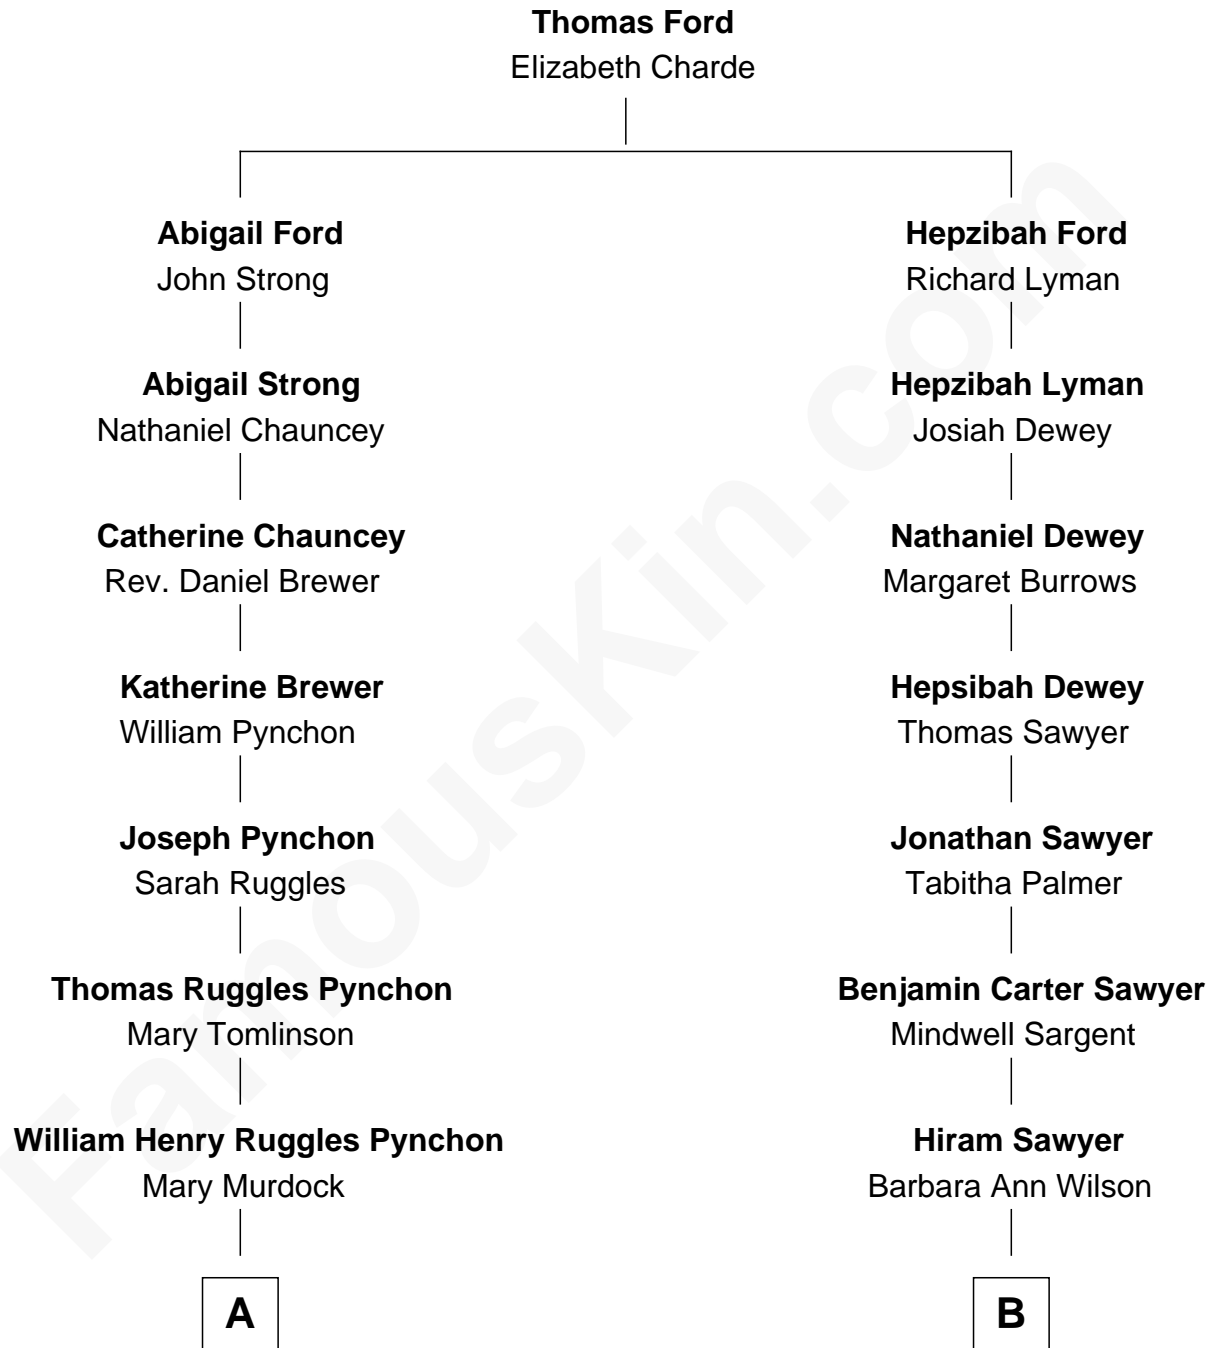

## Relationship Chart of

### Thomas Pynchon

*American Novelist*

10th cousin 1 time removed of

**David Hyde Pierce**  
*Stage, TV, and Movie Actor*

**A**

**William Lyon Pynchon**

Annie Payne Cogswell

**William Henry Chichele Pynchon**

Carrie Susan Moyses

**Thomas Ruggles Pynchon**

Catherine Frances Bennett

**Thomas Pynchon**

*Novelist*

**B**

**Hannah Sawyer**

William W. Mayhew