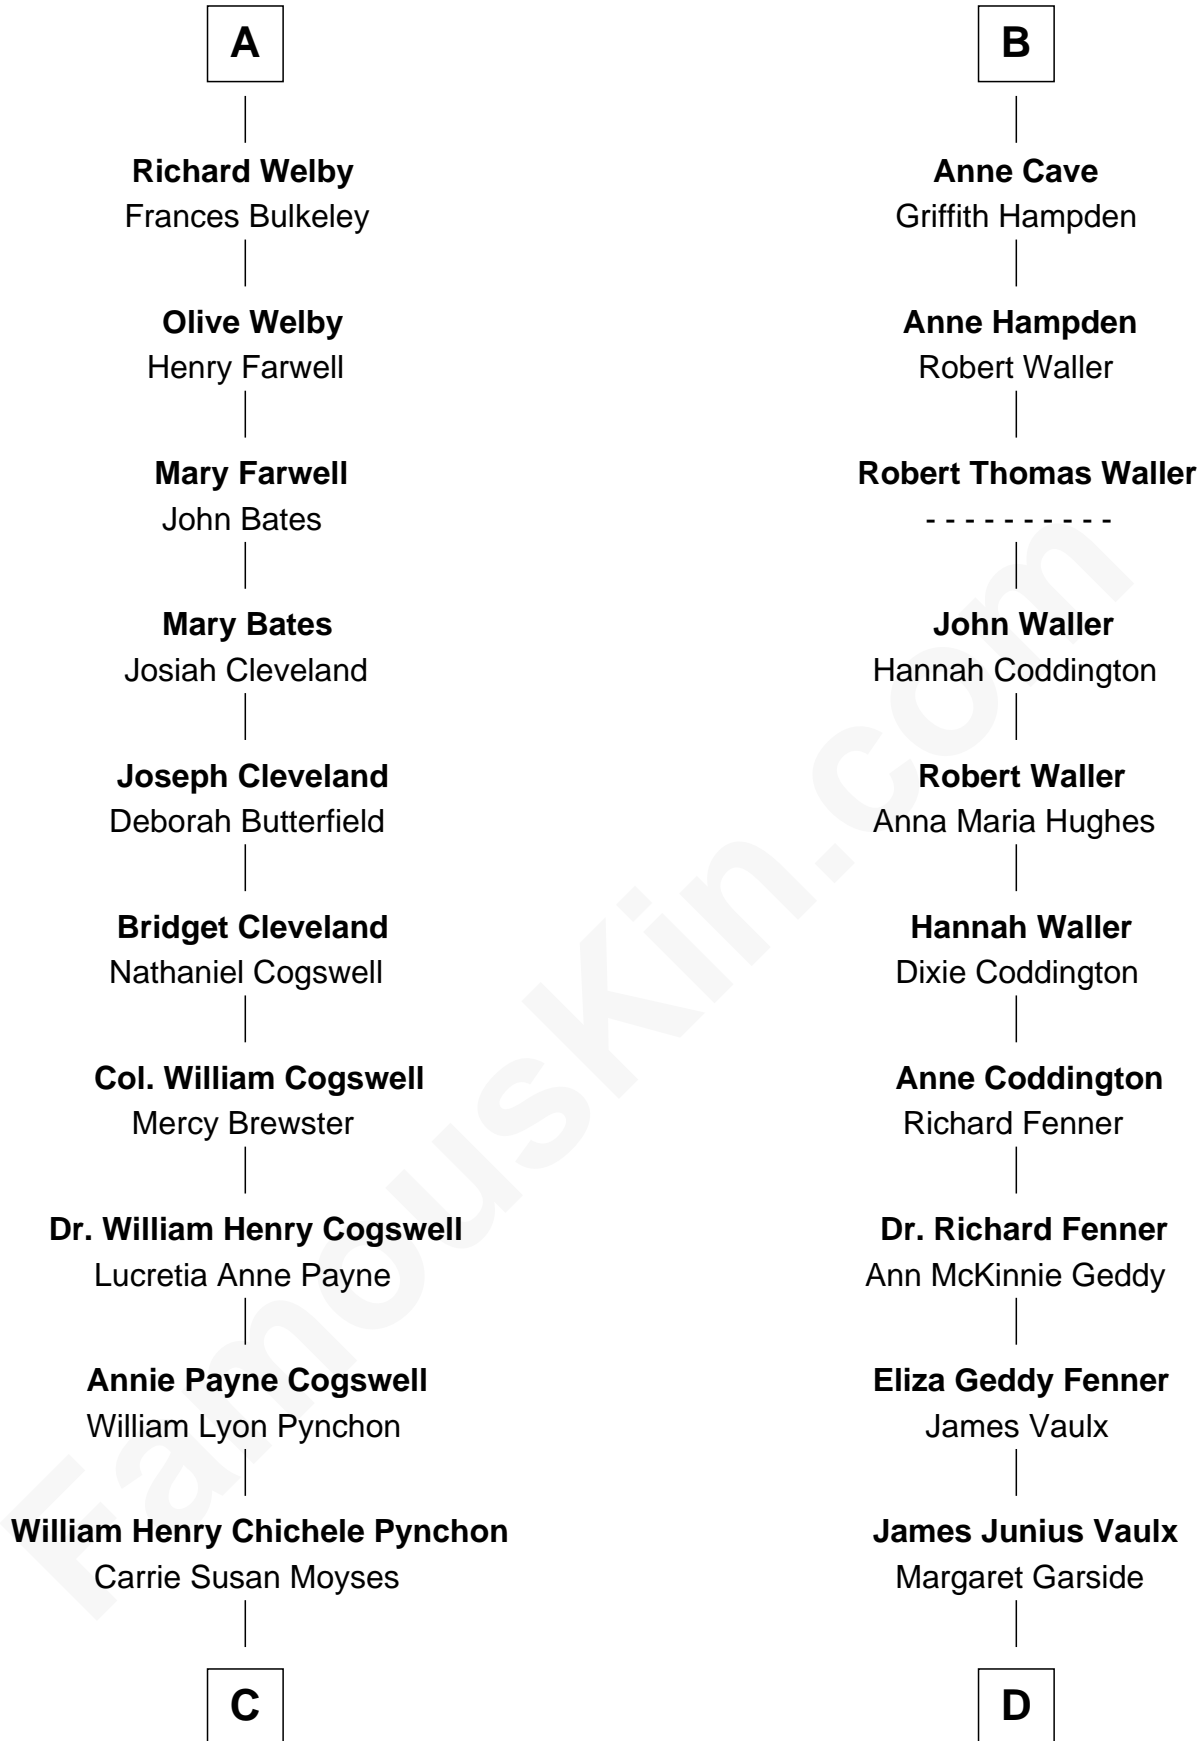

FamousKin.com
Relationship Chart of
Thomas Pynchon
American Novelist

18th cousin 1 time removed of
John McCain
U.S. Senator from Arizona

C

Thomas Ruggles Pynchon
Catherine Frances Bennett

Thomas Pynchon
Novelist

D

Katherine Davey Vault
Adm. John Sidney McCain

Adm. John Sidney McCain
Roberta Wright

John McCain
U.S. Senator from Arizona

FamousKin.com