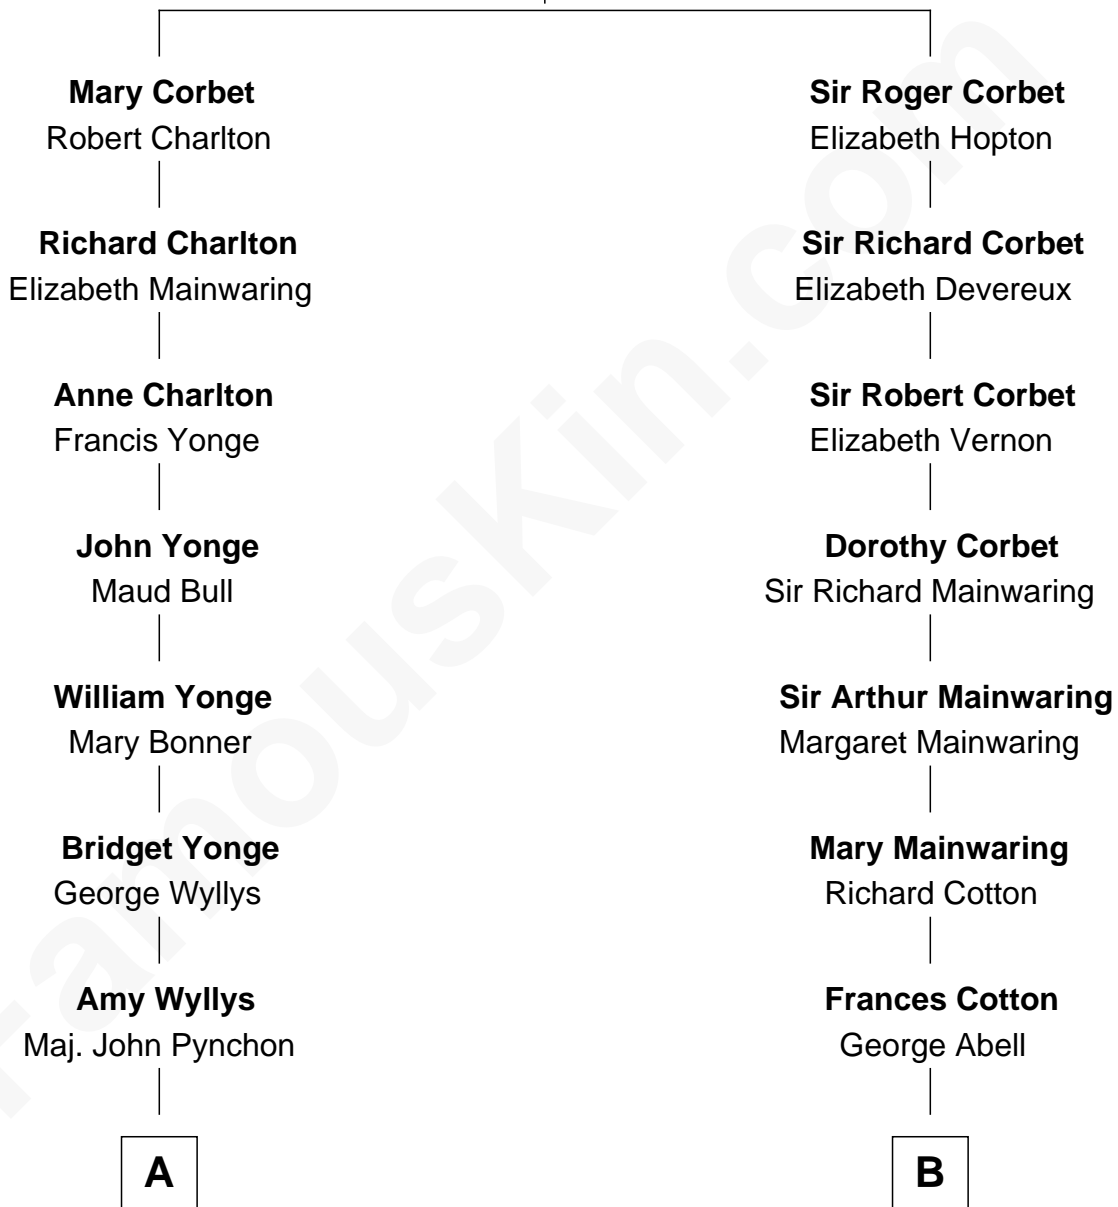

**FamousKin.com**  
**Relationship Chart of**  
**Thomas Pynchon**  
*American Novelist*

15th cousin 2 times removed of

**Illeana Douglas**  
*TV and Movie Actress*

**Sir Robert Corbet**  
 Margaret - - - - -

Illeana Douglas photo by [Lan Bui](#) (CC BY-SA 2.0)