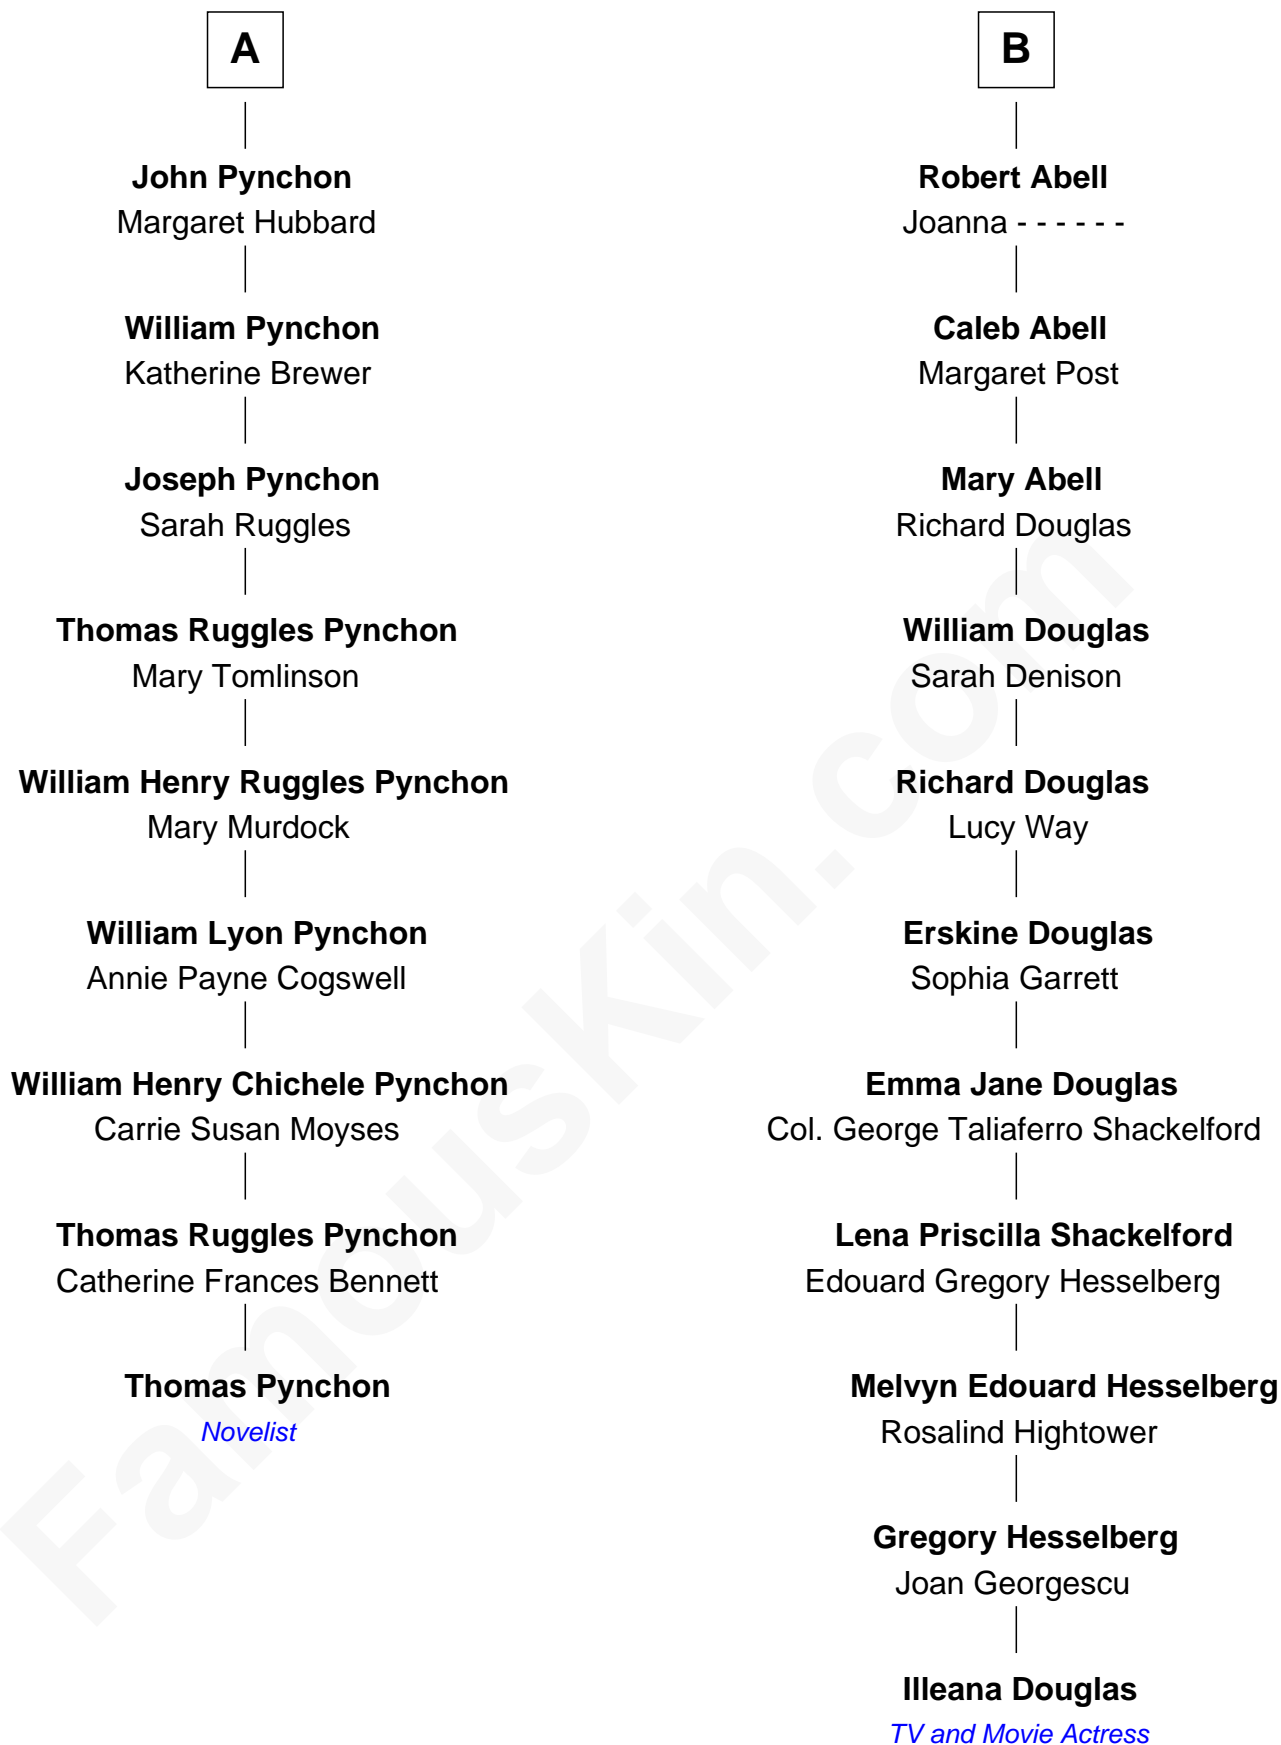

**FamousKin.com**  
**Relationship Chart of**  
**Thomas Pynchon**  
*American Novelist*

15th cousin 2 times removed of

**Illeana Douglas**  
*TV and Movie Actress*

**Sir Robert Corbet**  
 Margaret - - - - -

Illeana Douglas photo by [Lan Bui](#) (CC BY-SA 2.0)