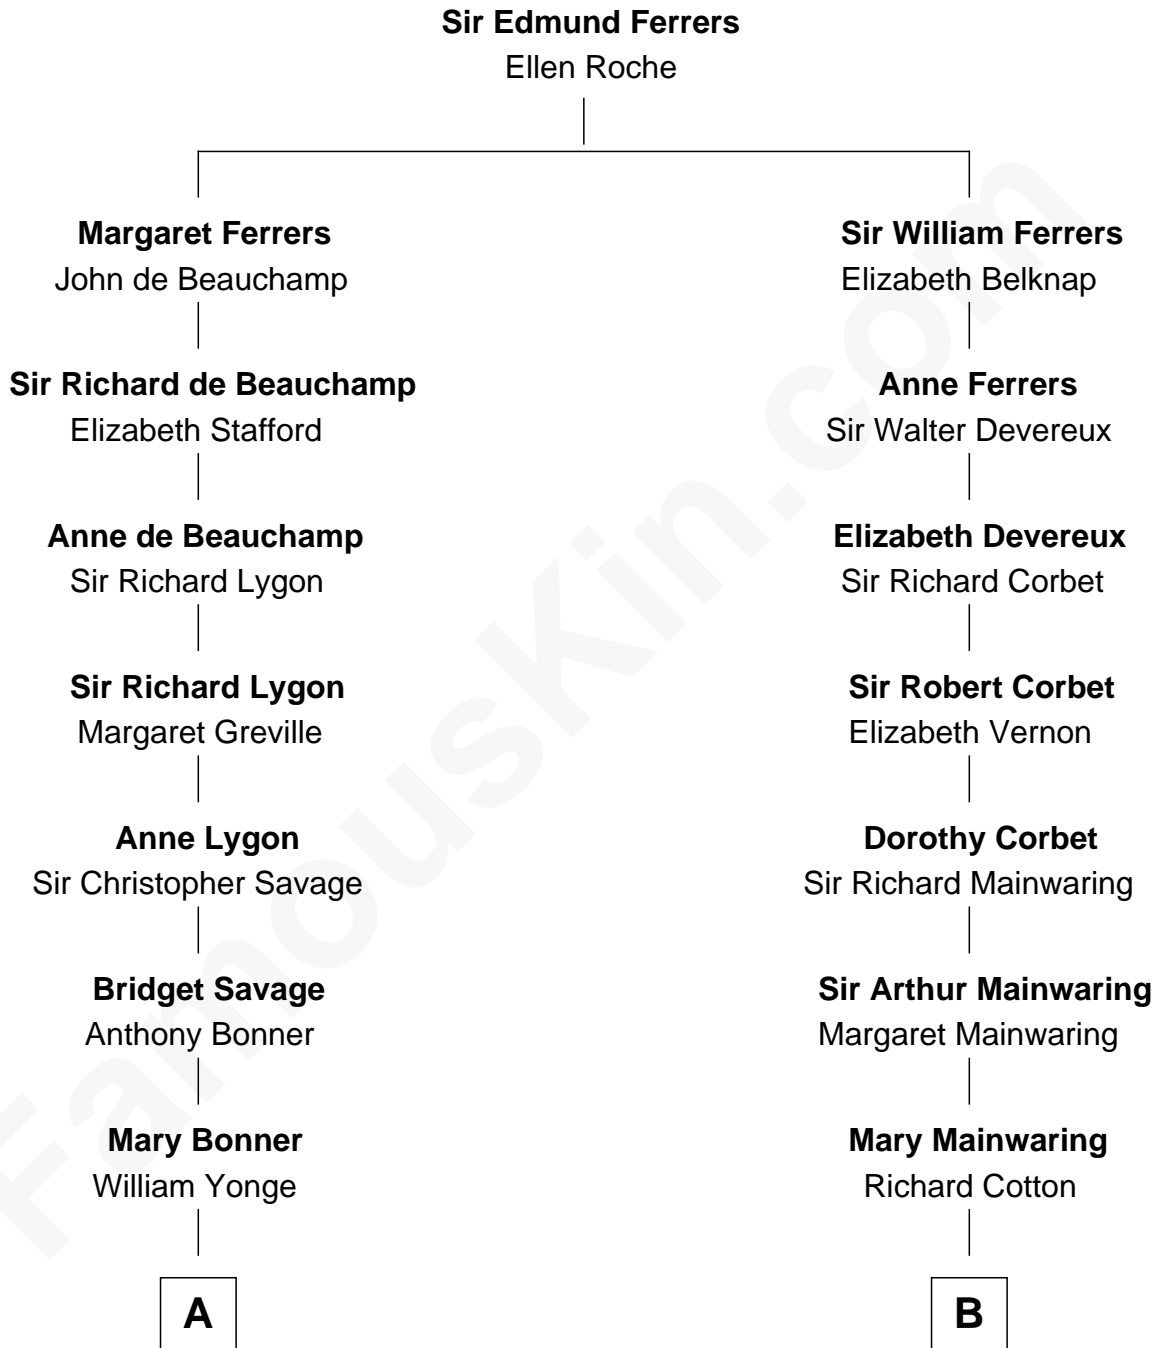

## Relationship Chart of

### Thomas Pynchon

American Novelist

17th cousin 1 time removed of

**Illeana Douglas**  
TV and Movie Actress

C

Gregory Hesselberg

Joan Georgescu

Illeana Douglas