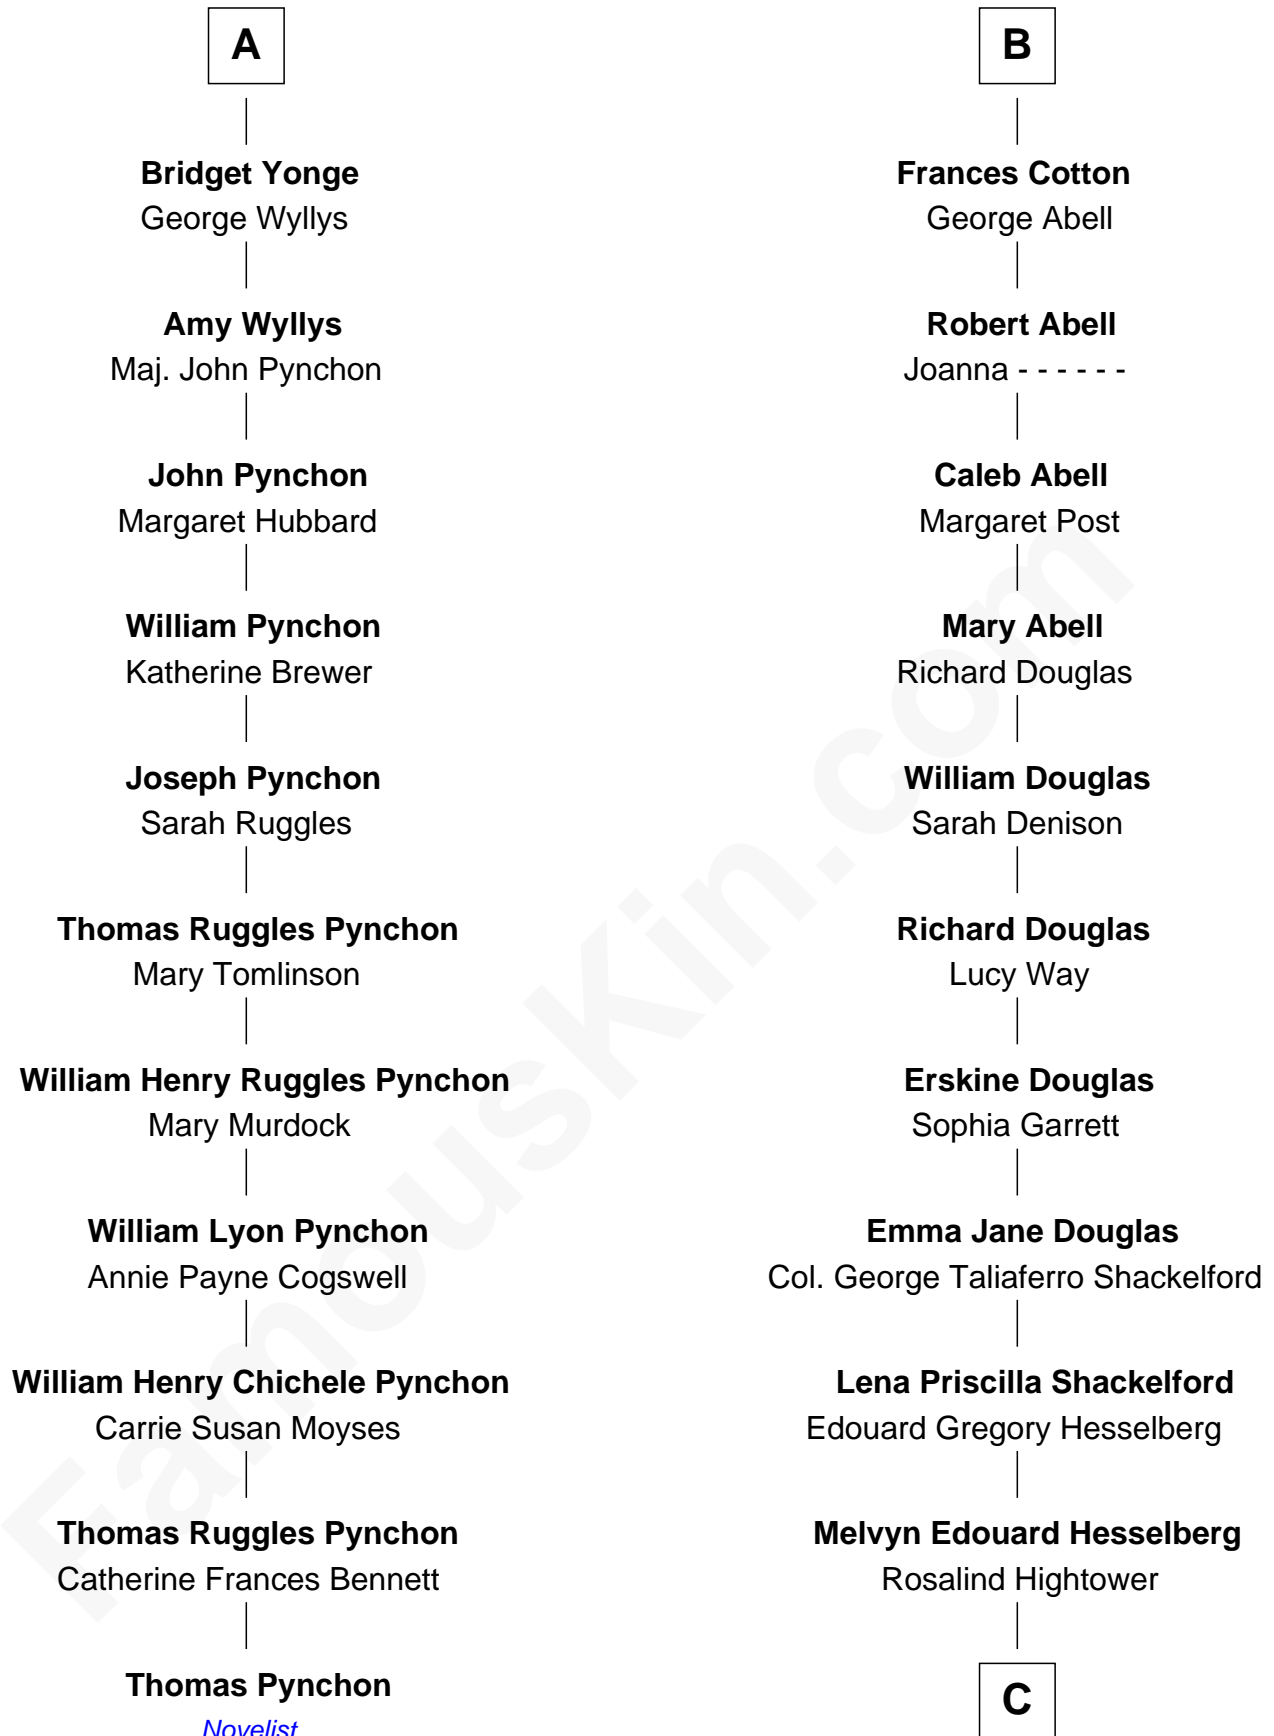

## Relationship Chart of

### Thomas Pynchon

American Novelist

17th cousin 1 time removed of

**Illeana Douglas**  
TV and Movie Actress

C

Gregory Hesselberg

Joan Georgescu

Illeana Douglas