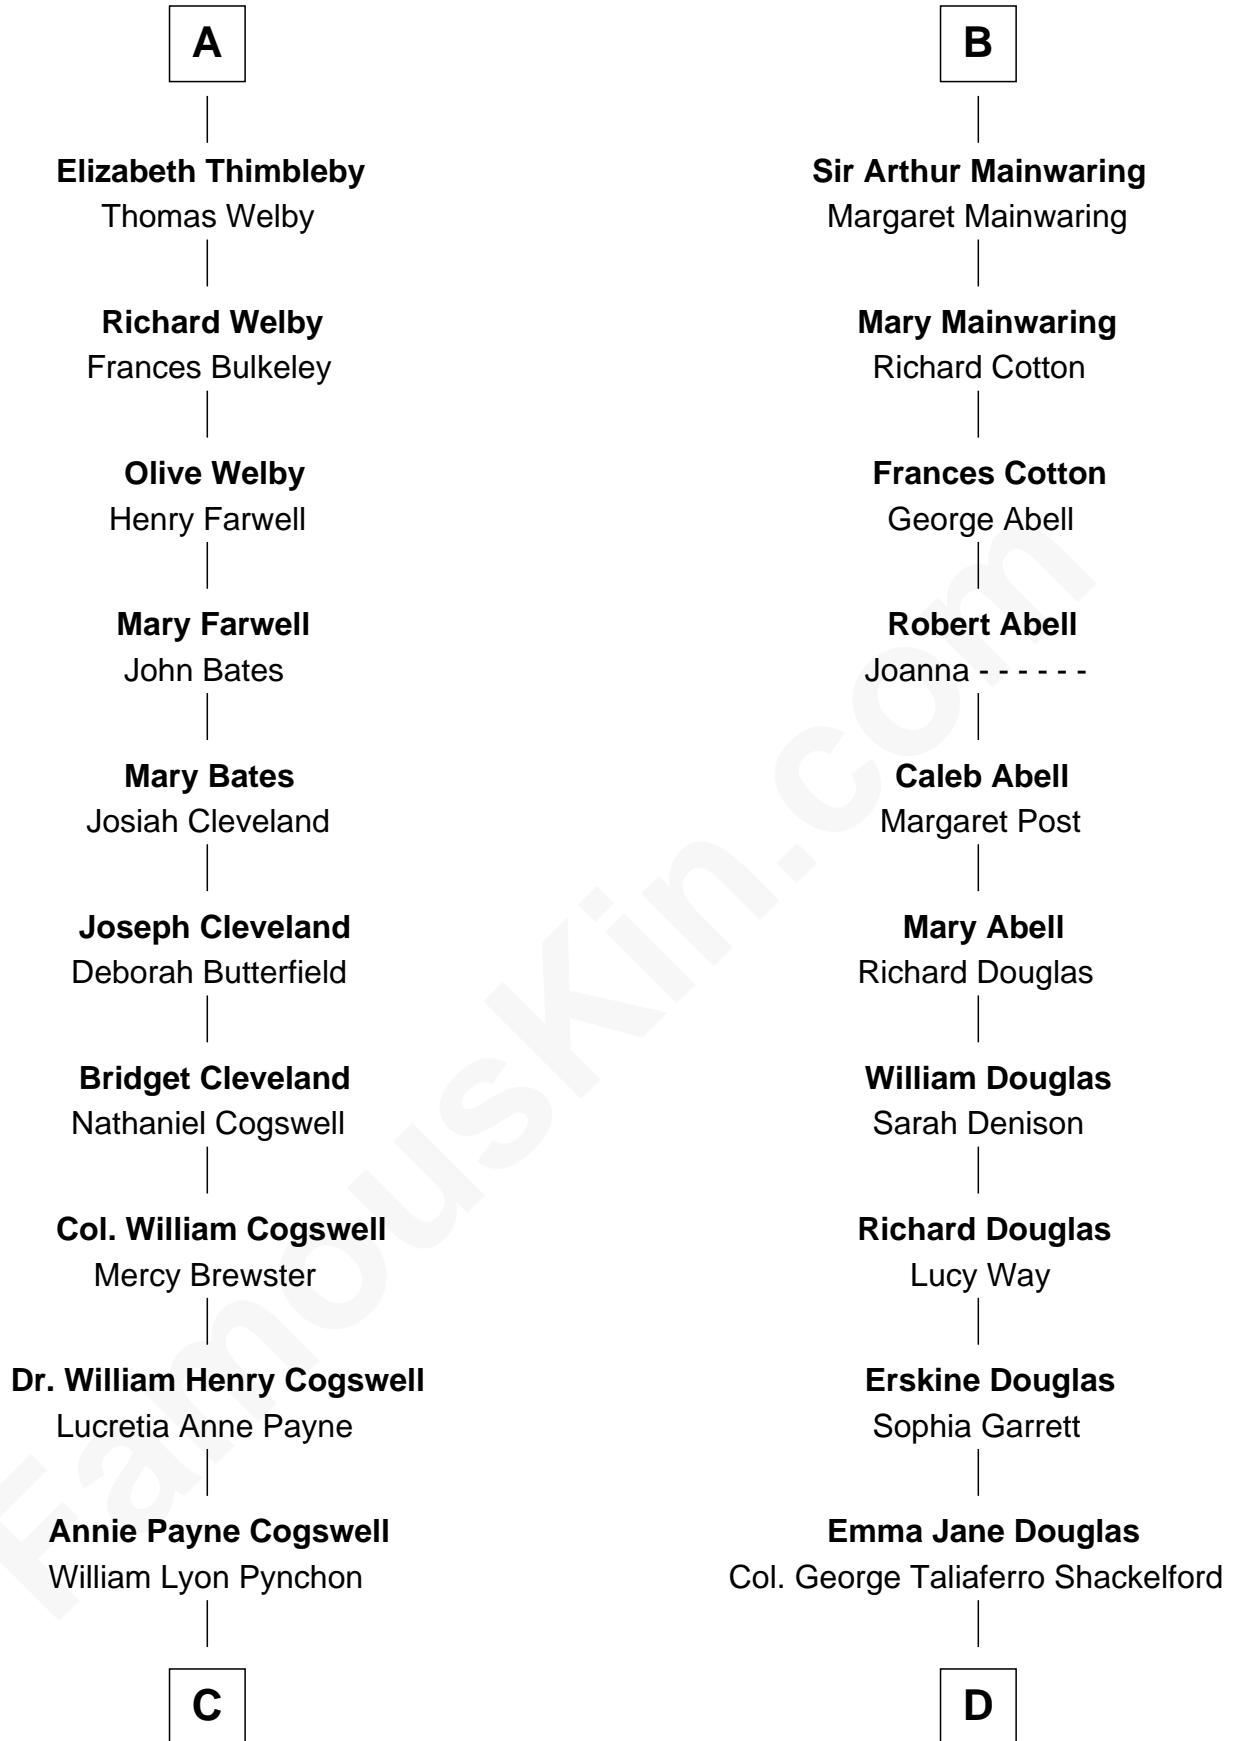

FamousKin.com

Relationship Chart of

Thomas Pynchon

American Novelist

19th cousin 1 time removed of

Illeana Douglas
TV and Movie Actress

C

William Henry Chichele Pynchon

Carrie Susan Moyses

Thomas Ruggles Pynchon

Catherine Frances Bennett

Thomas Pynchon

Novelist

D

Lena Priscilla Shackelford

Edouard Gregory Hesselberg