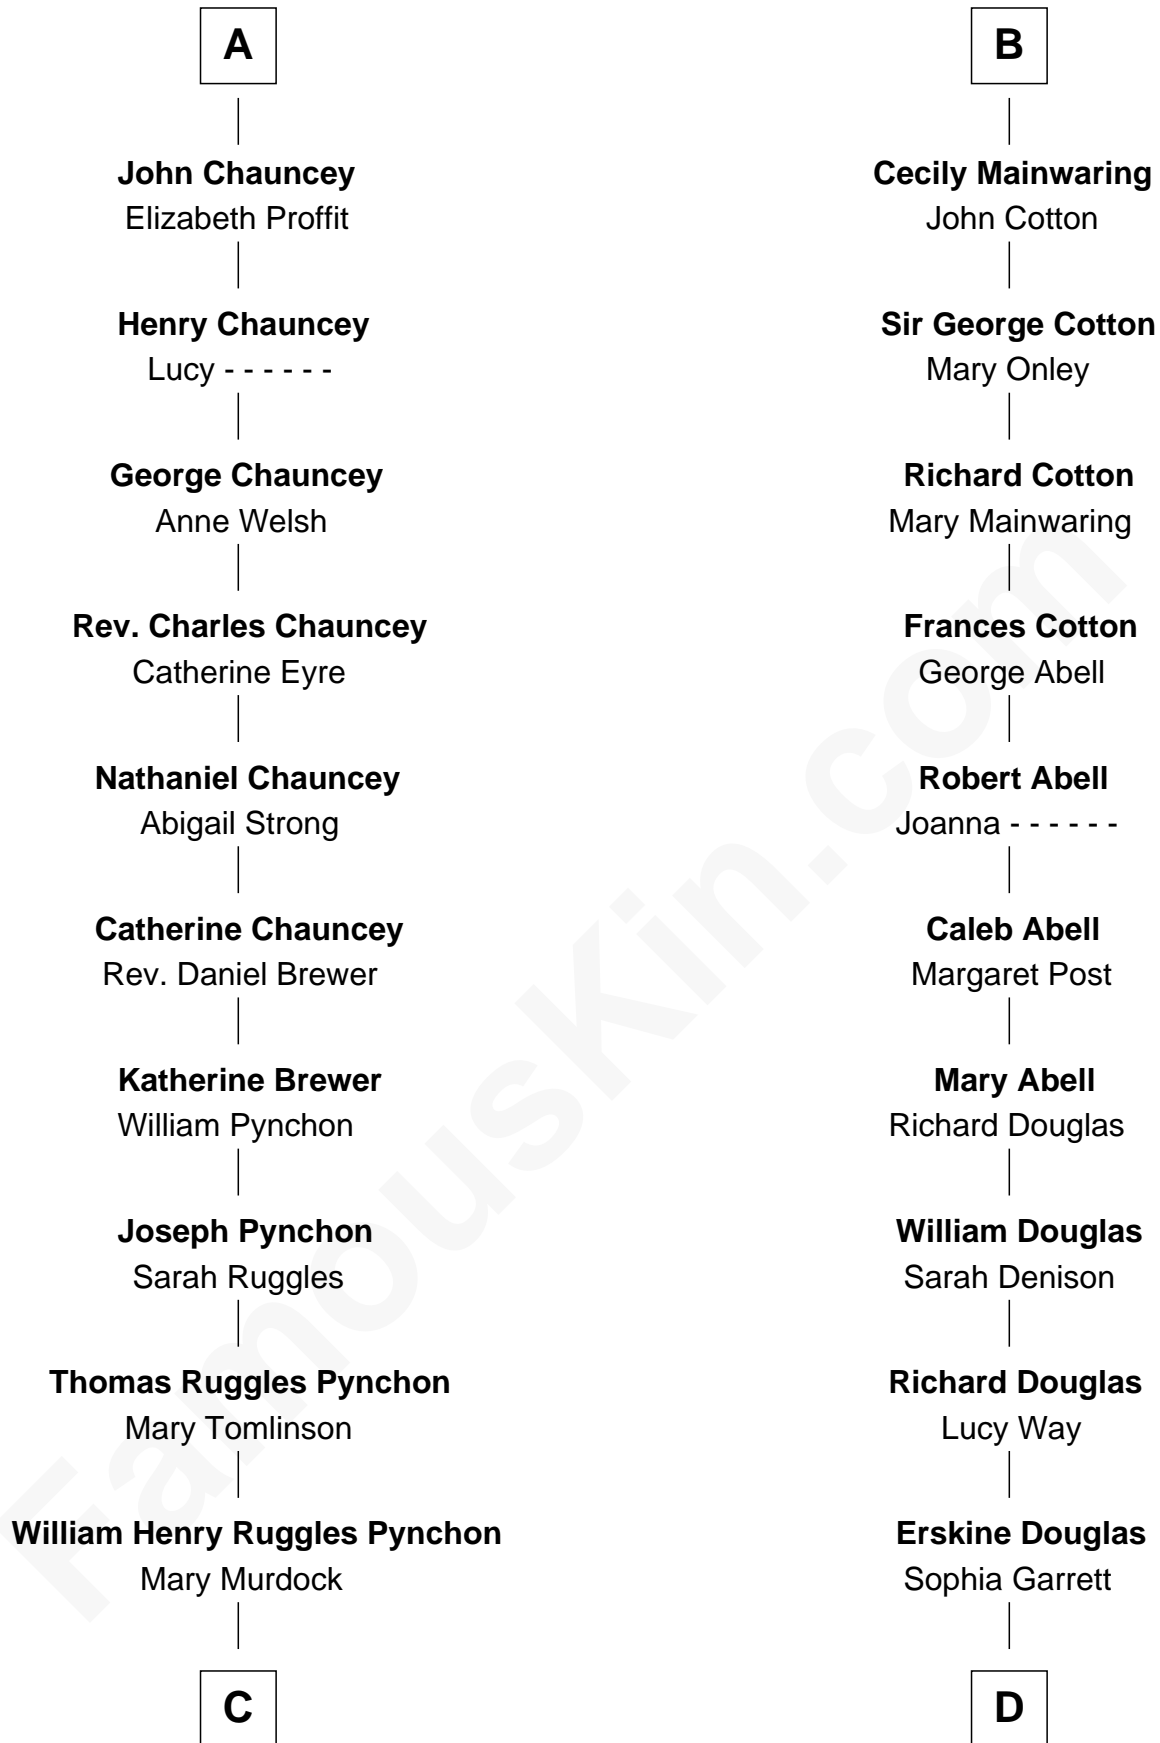

FamousKin.com

Relationship Chart of

Thomas Pynchon

American Novelist

20th cousin 1 time removed of

Illeana Douglas
TV and Movie Actress

Sir William de Ferrers
Agnes of Chester

C

William Lyon Pynchon
Annie Payne Cogswell

William Henry Chichele Pynchon
Carrie Susan Moyses

Thomas Ruggles Pynchon
Catherine Frances Bennett

Thomas Pynchon
Novelist

D

Emma Jane Douglas
Col. George Taliaferro Shackelford

Lena Priscilla Shackelford
Edouard Gregory Hesselberg

Melvyn Edouard Hesselberg
Rosalind Hightower

Gregory Hesselberg
Joan Georgescu

Illeana Douglas
TV and Movie Actress