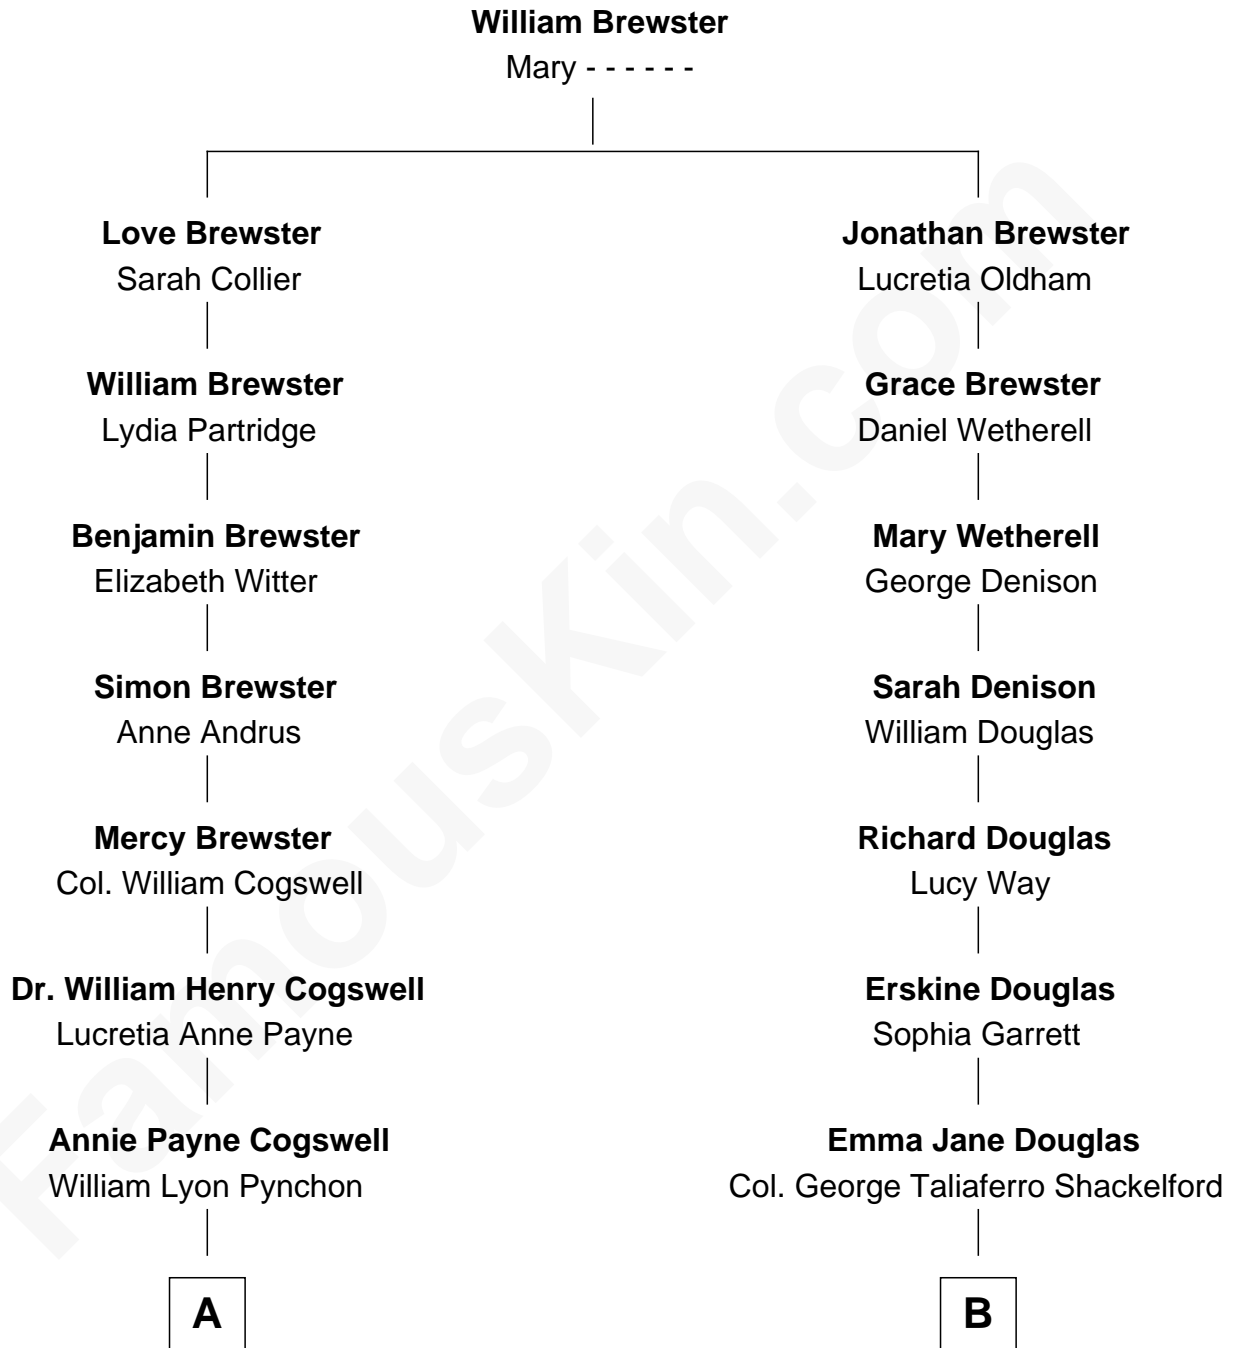

FamousKin.com

Relationship Chart of

Thomas Pynchon

American Novelist

9th cousin 1 time removed of

Illeana Douglas
TV and Movie Actress

A

William Henry Chichele Pynchon

Carrie Susan Moyses

Thomas Ruggles Pynchon

Catherine Frances Bennett

Thomas Pynchon

Novelist

B

Lena Priscilla Shackelford

Edouard Gregory Hesselberg

Melvyn Edouard Hesselberg

Rosalind Hightower

Gregory Hesselberg

Joan Georgescu

Illeana Douglas

TV and Movie Actress