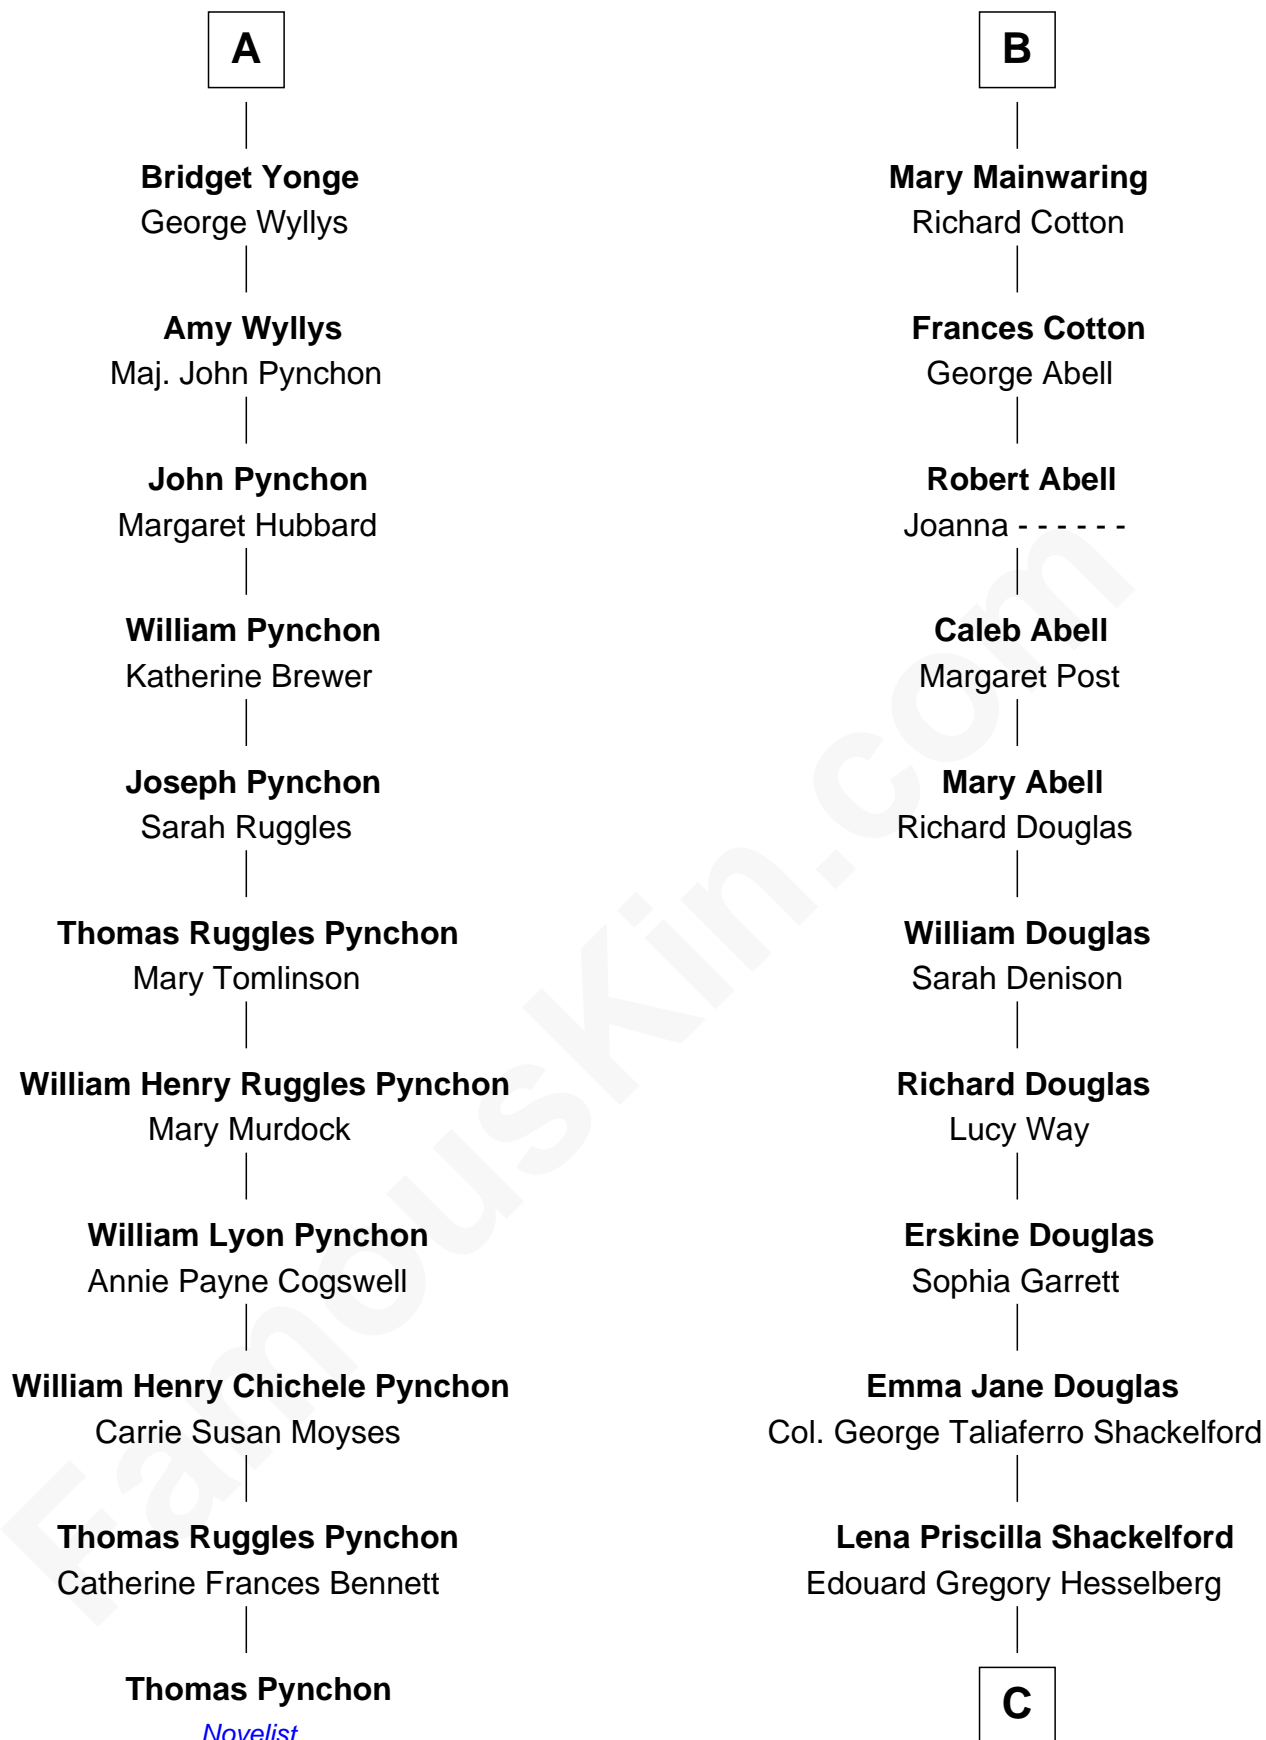

FamousKin.com

Relationship Chart of

Thomas Pynchon

American Novelist

17th cousin 2 times removed of

Illeana Douglas
TV and Movie Actress

Sir Richard Fitzalan
Elizabeth de Bohun

C

Melvyn Edouard Hesselberg

Rosalind Hightower

Gregory Hesselberg

Joan Georgescu

Illeana Douglas

TV and Movie Actress

FamousKin.com