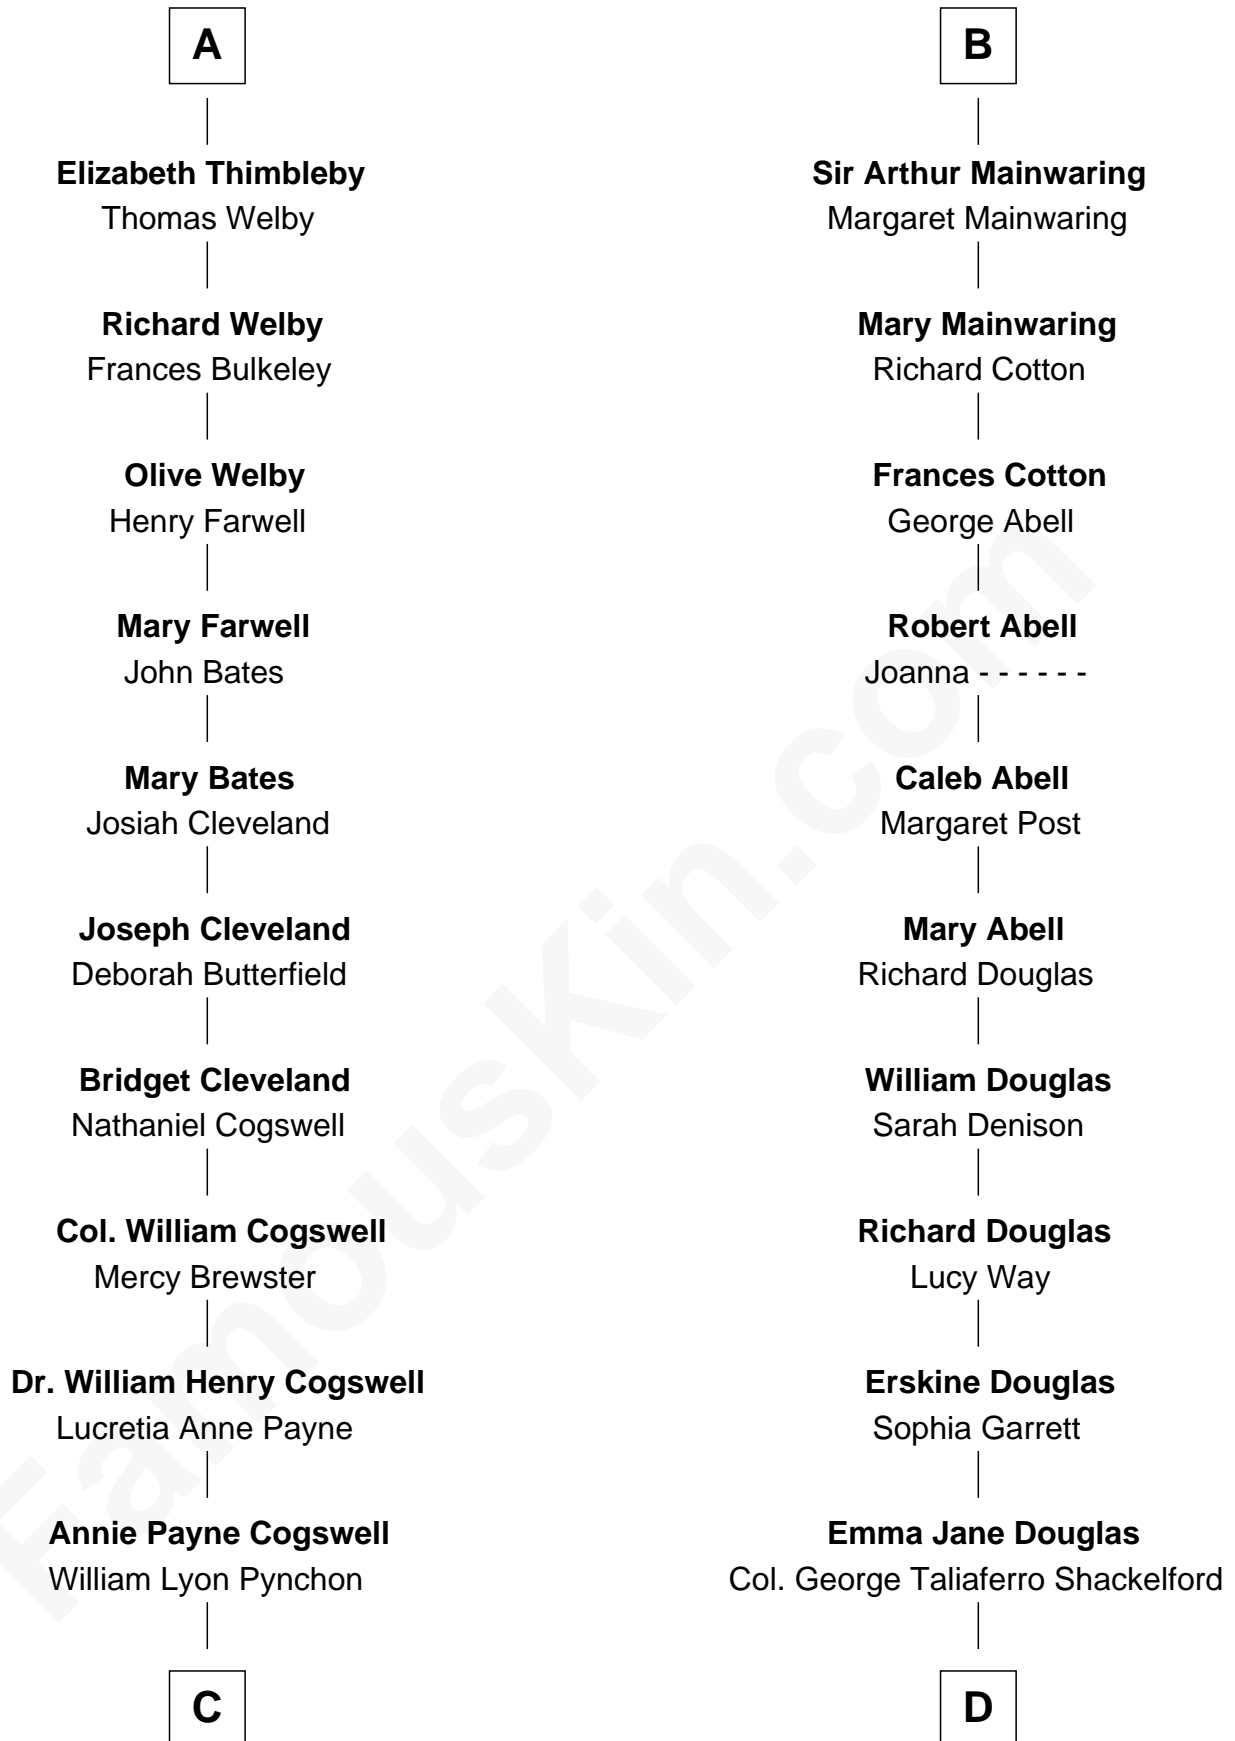

FamousKin.com

Relationship Chart of

Thomas Pynchon

American Novelist

19th cousin 1 time removed of

Illeana Douglas
TV and Movie Actress

C

William Henry Chichele Pynchon

Carrie Susan Moyses

Thomas Ruggles Pynchon

Catherine Frances Bennett

Thomas Pynchon

Novelist

D

Lena Priscilla Shackelford

Edouard Gregory Hesselberg