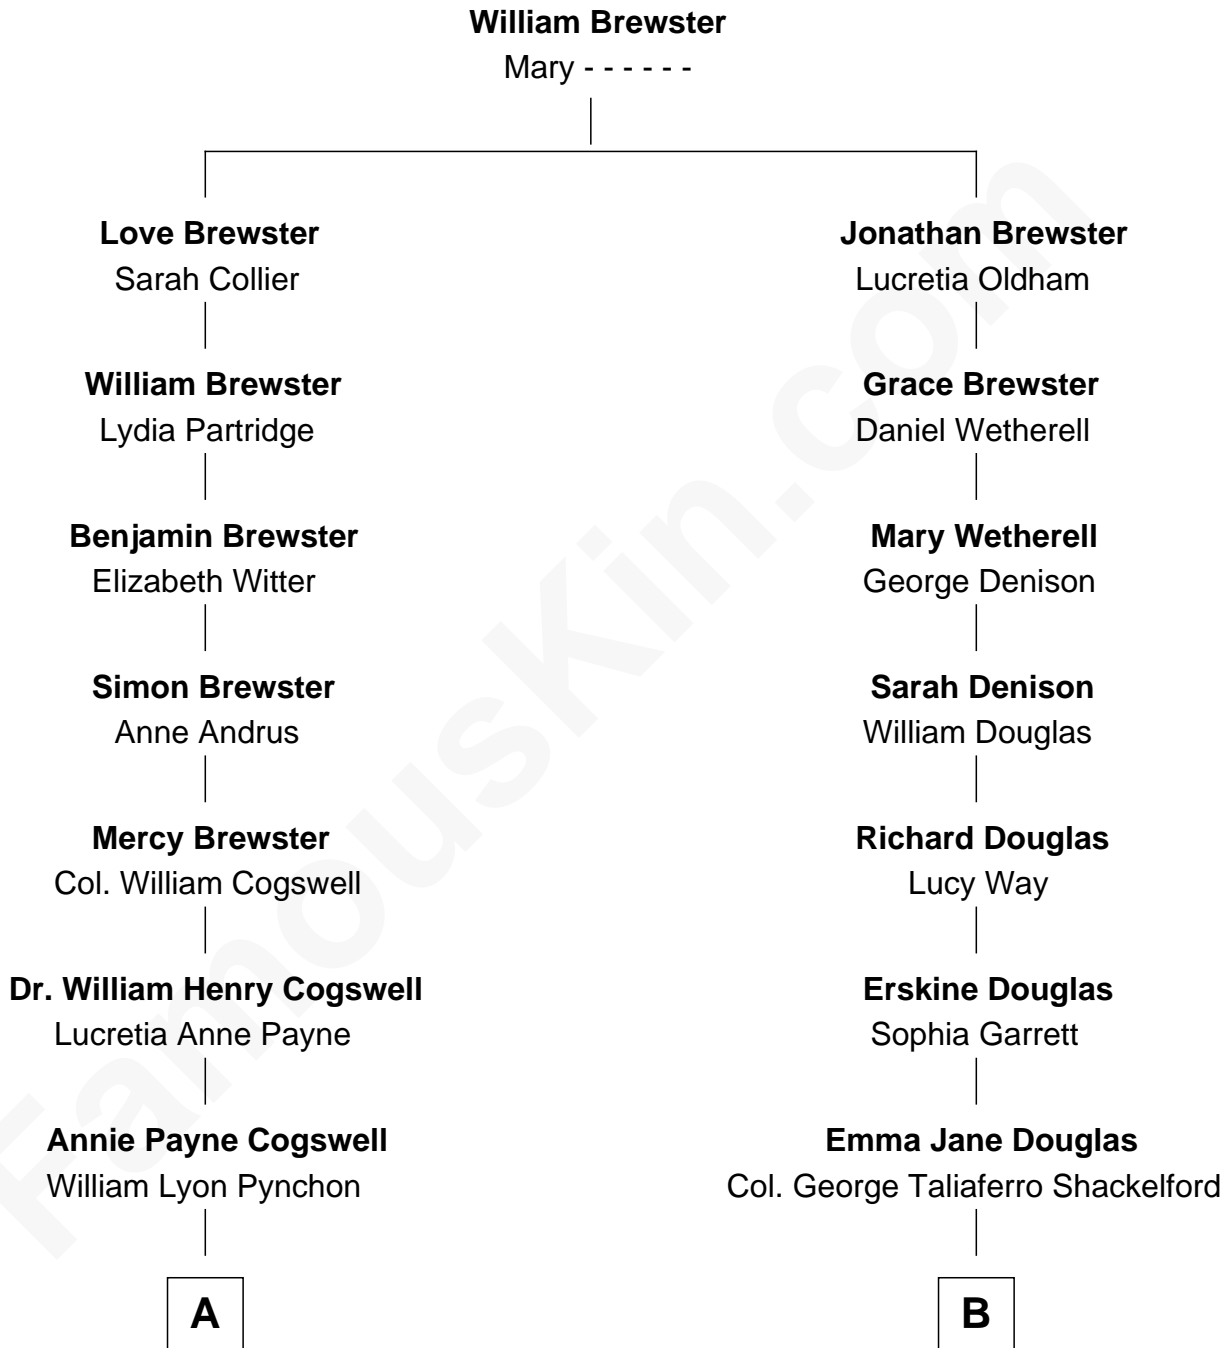

FamousKin.com
Relationship Chart of
Thomas Pynchon
American Novelist

8th cousin 1 time removed of
Melvyn Douglas
Movie Actor

A

William Henry Chichele Pynchon

Carrie Susan Moyses

Thomas Ruggles Pynchon

Catherine Frances Bennett

Thomas Pynchon

Novelist

B

Lena Priscilla Shackelford

Edouard Gregory Hesselberg

Melvyn Douglas

Movie Actor

FamousKin.com