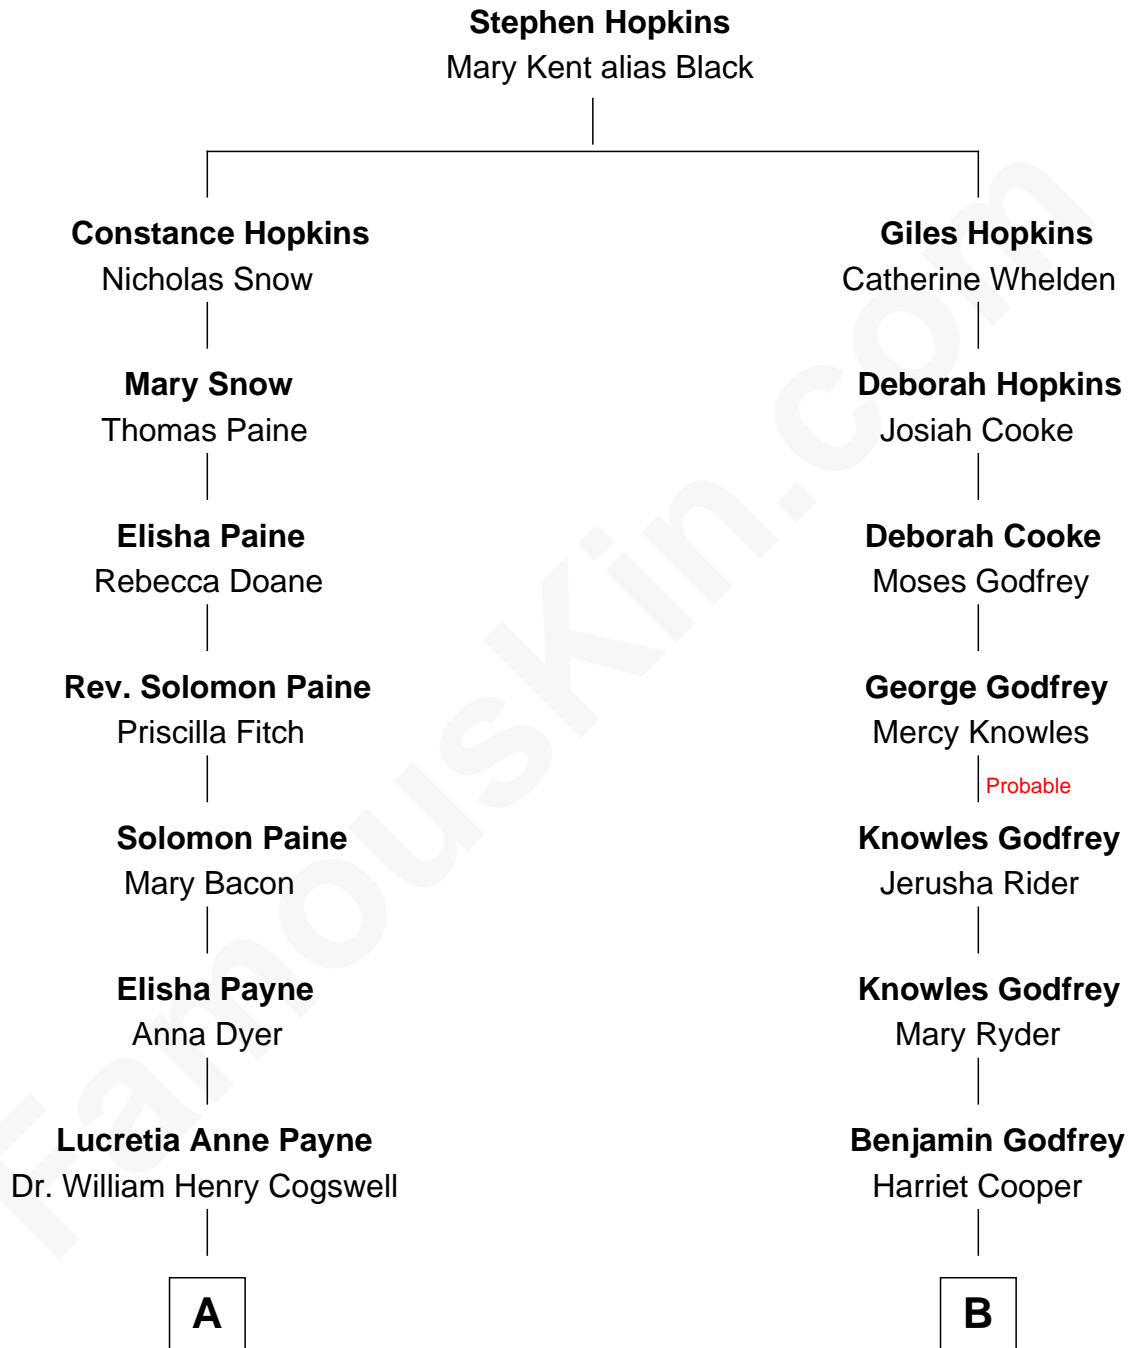

FamousKin.com

Relationship Chart of

Thomas Pynchon

American Novelist

10th cousin 2 times removed of

Sarah Palin
9th Governor of Alaska

A

Annie Payne Cogswell

William Lyon Pynchon

William Henry Chichele Pynchon

Carrie Susan Moyses

Thomas Ruggles Pynchon

Catherine Frances Bennett

Thomas Pynchon

Novelist

B