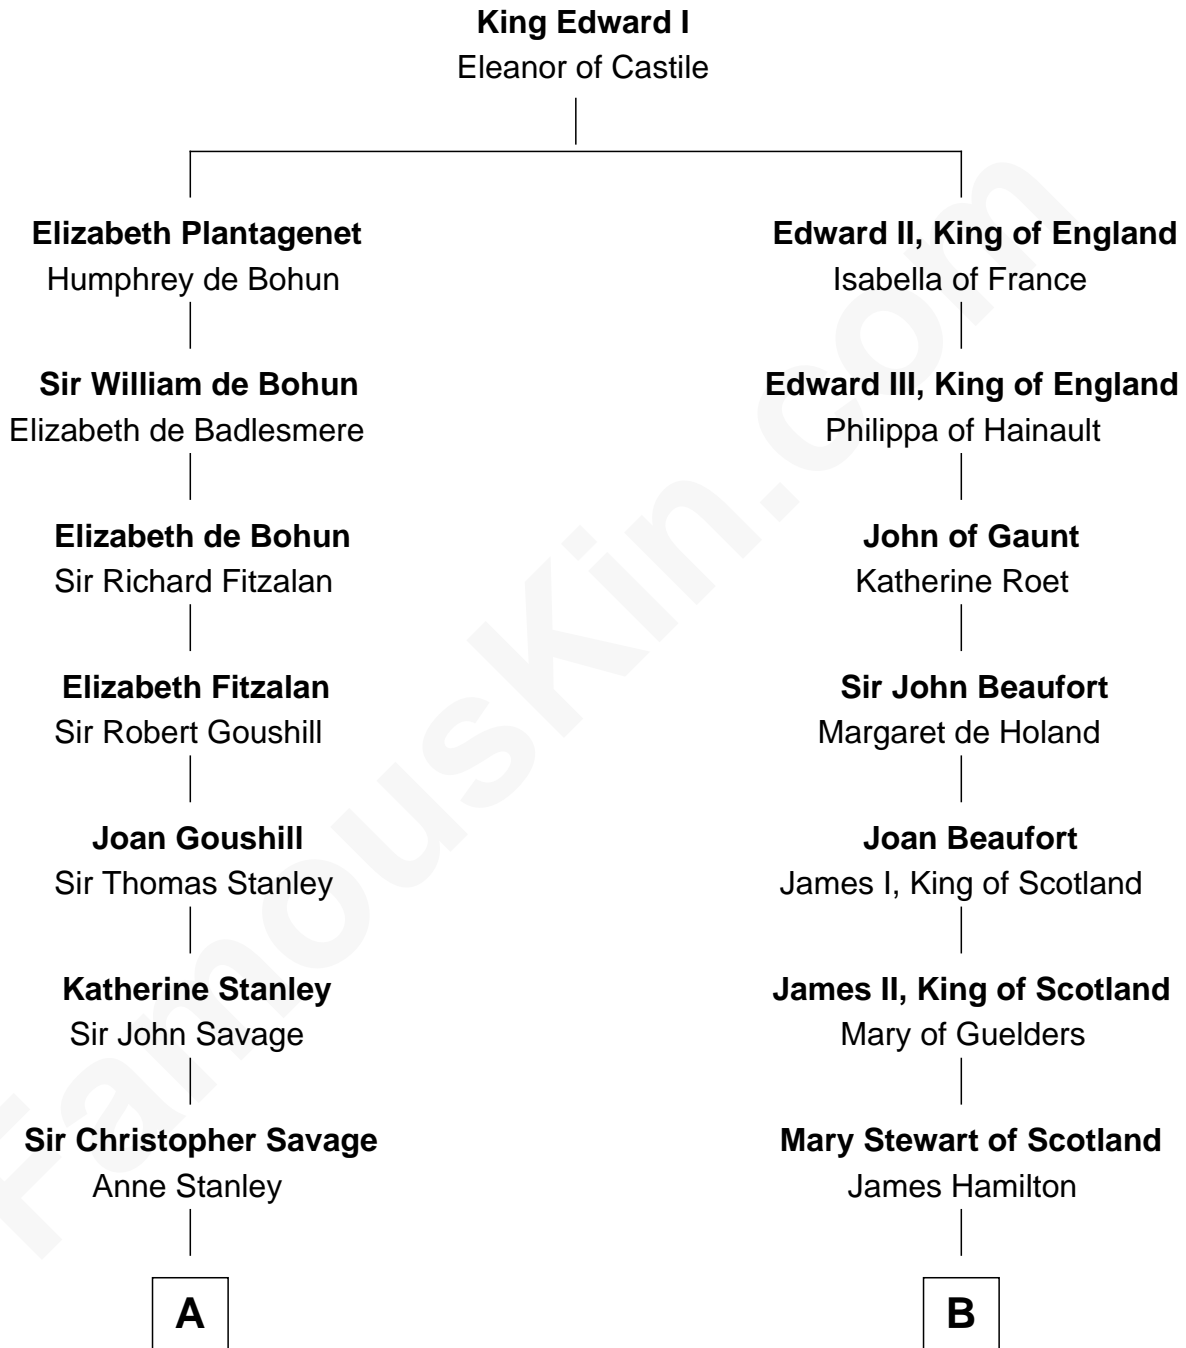

FamousKin.com
Relationship Chart of
Thomas Pynchon
American Novelist

17th cousin 3 times removed of

Alexander Hamilton
1st U.S. Secretary of the Treasury

C

—
William Lyon Pynchon

Annie Payne Cogswell

—
William Henry Chichele Pynchon

Carrie Susan Moyses

—
Thomas Ruggles Pynchon

Catherine Frances Bennett

—
Thomas Pynchon

Novelist

FamousKin.com