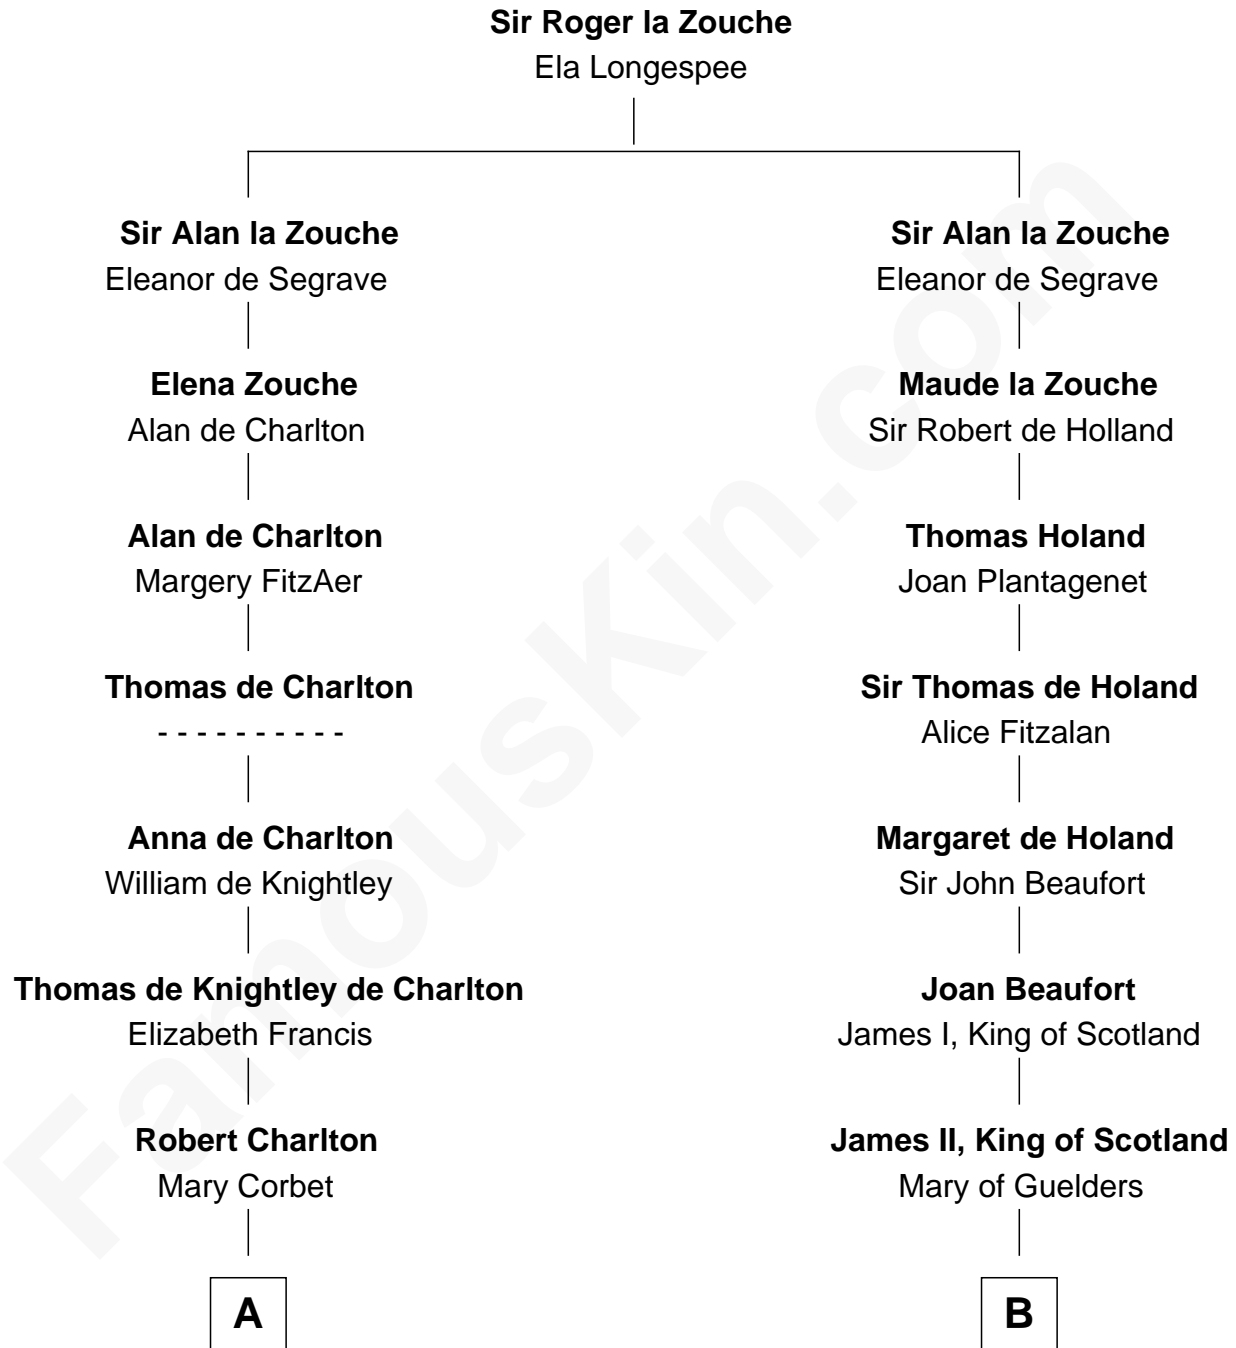

FamousKin.com

Relationship Chart of

Thomas Pynchon

American Novelist

18th cousin 3 times removed of

Alexander Hamilton
1st U.S. Secretary of the Treasury

C

William Henry Ruggles Pynchon

Mary Murdock

William Lyon Pynchon

Annie Payne Cogswell

William Henry Chichele Pynchon

Carrie Susan Moyses

Thomas Ruggles Pynchon

Catherine Frances Bennett

Thomas Pynchon