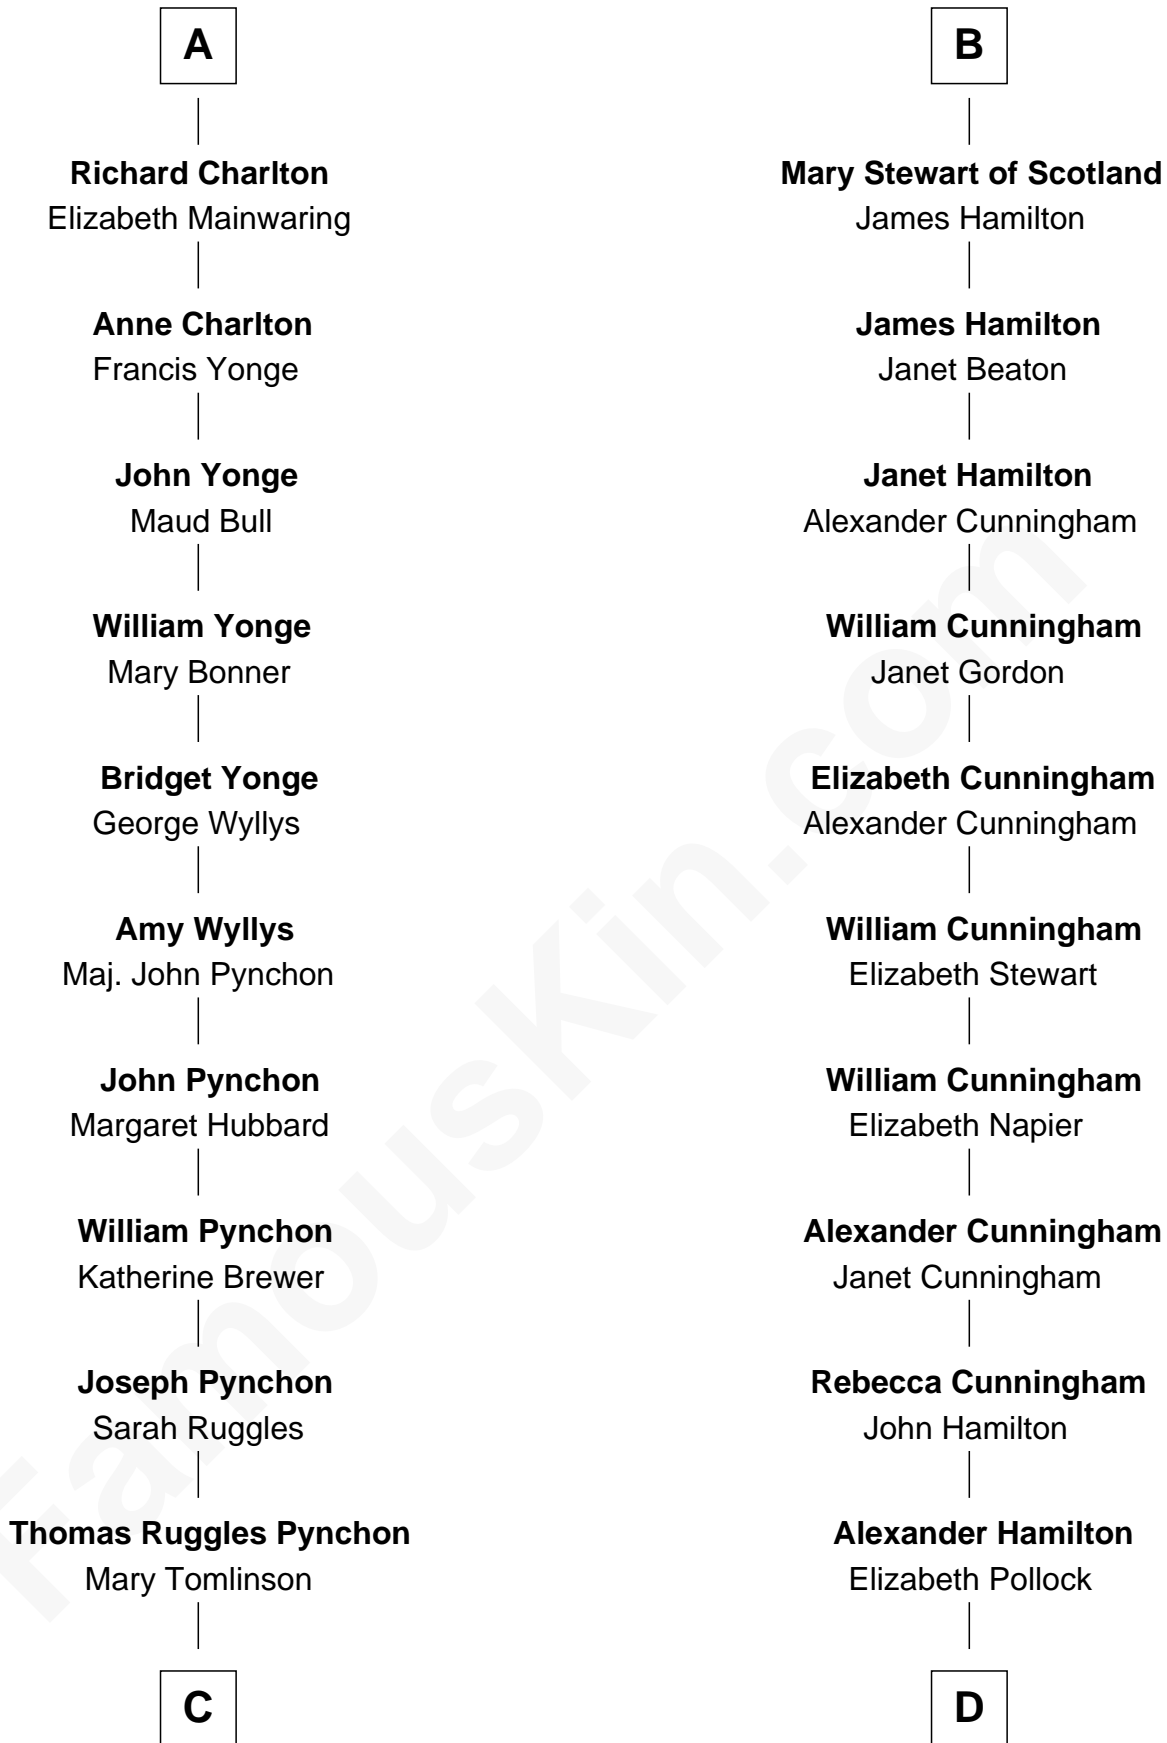

FamousKin.com

Relationship Chart of

Thomas Pynchon

American Novelist

18th cousin 3 times removed of

Alexander Hamilton
1st U.S. Secretary of the Treasury

C

William Henry Ruggles Pynchon

Mary Murdock

William Lyon Pynchon

Annie Payne Cogswell

William Henry Chichele Pynchon

Carrie Susan Moyses

Thomas Ruggles Pynchon

Catherine Frances Bennett

Thomas Pynchon