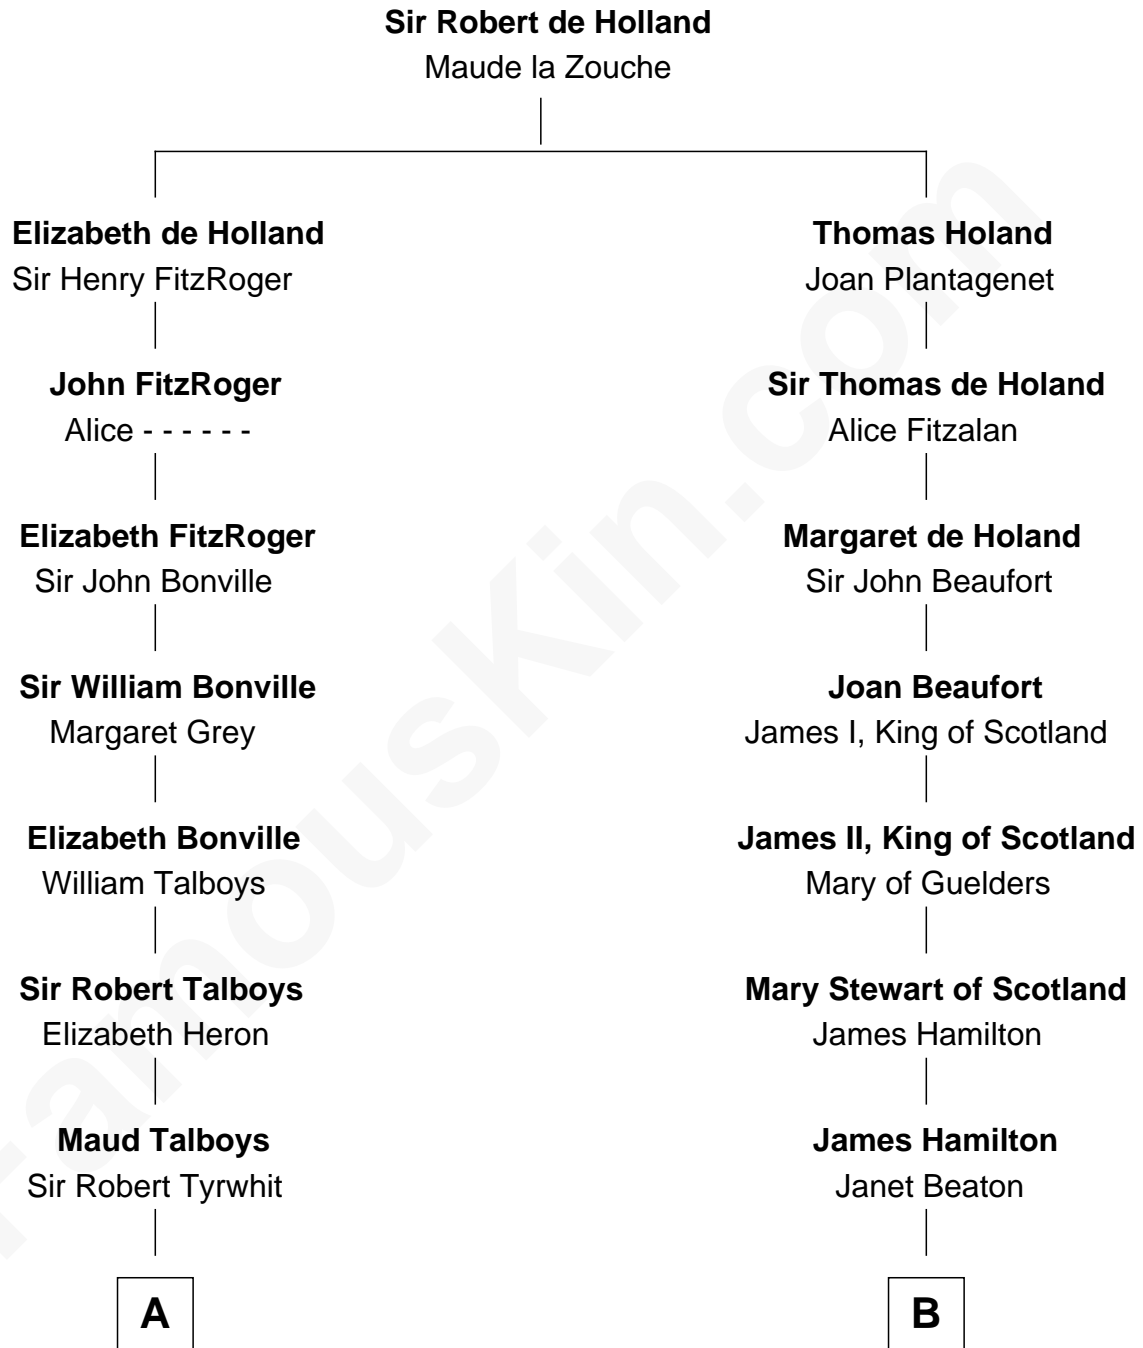

FamousKin.com
Relationship Chart of
Thomas Pynchon
American Novelist

16th cousin 4 times removed of
Alexander Hamilton
1st U.S. Secretary of the Treasury

C

—
Annie Payne Cogswell

William Lyon Pynchon

—
William Henry Chichele Pynchon

Carrie Susan Moyses

—
Thomas Ruggles Pynchon

Catherine Frances Bennett

—
Thomas Pynchon

Novelist

FamousKin.com