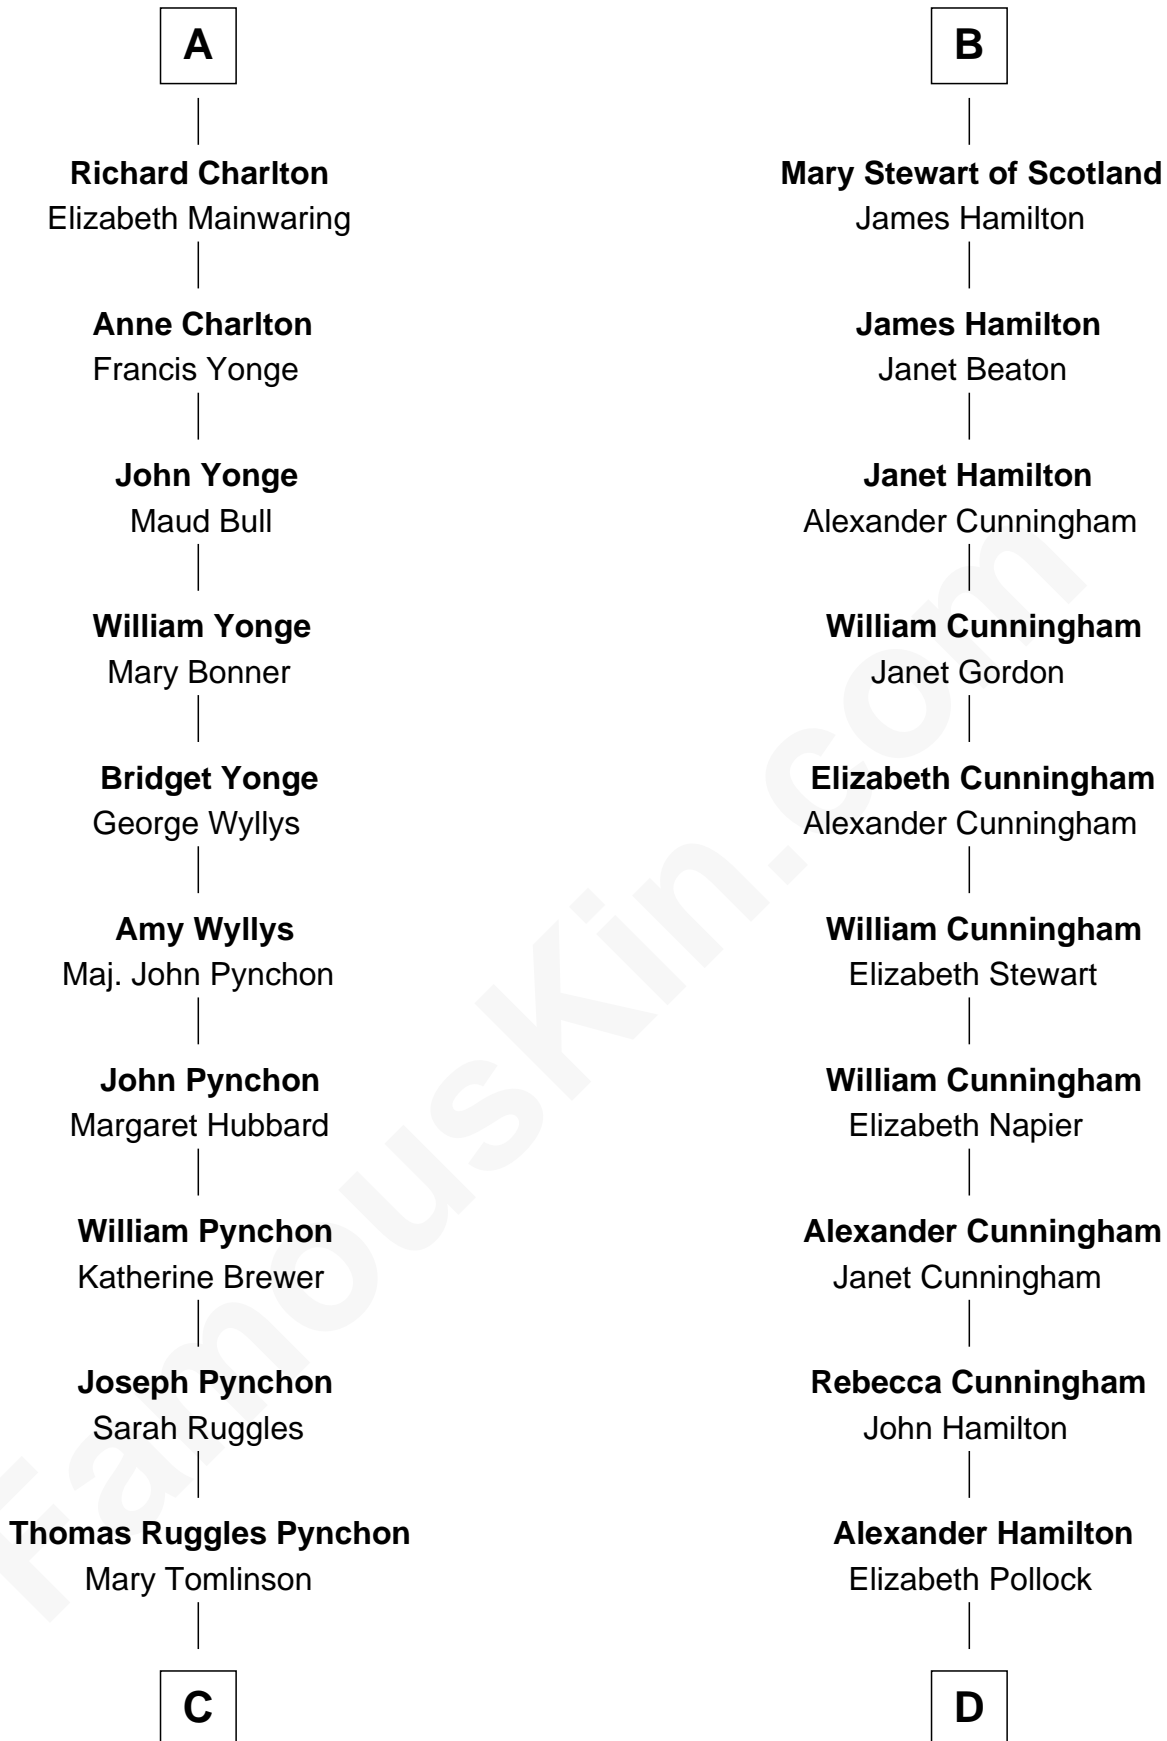

FamousKin.com

Relationship Chart of

Thomas Pynchon

American Novelist

18th cousin 3 times removed of

Alexander Hamilton
1st U.S. Secretary of the Treasury

Nicholas de Segrave

C

William Henry Ruggles Pynchon

Mary Murdock

William Lyon Pynchon

Annie Payne Cogswell

William Henry Chichele Pynchon

Carrie Susan Moyses

Thomas Ruggles Pynchon

Catherine Frances Bennett