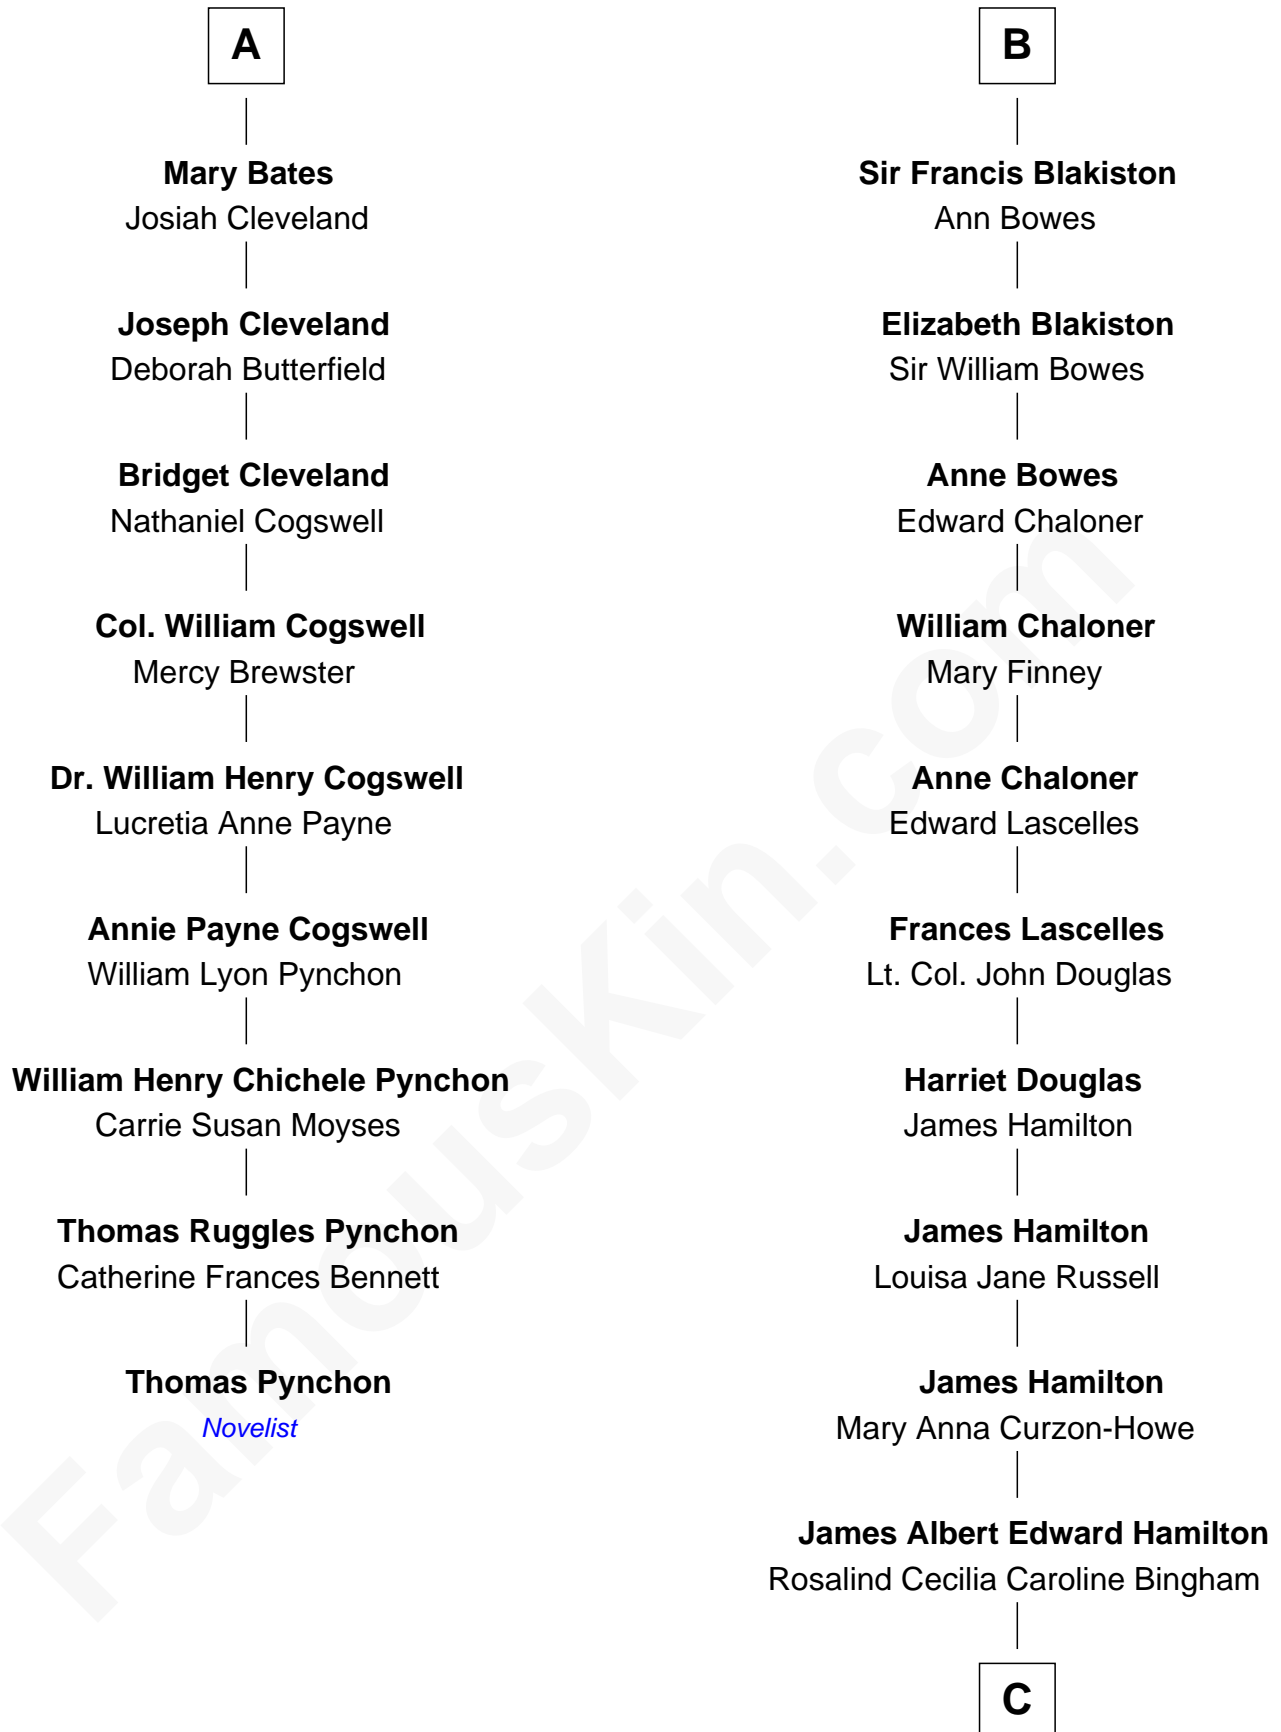

FamousKin.com
Relationship Chart of
Thomas Pynchon
American Novelist

15th cousin 4 times removed of

Princess Diana
Princess of Wales

Sir Robert Constable
 Agnes Wentworth

C

Cynthia Elinor Beatrix Hamilton

Albert Edward John Spencer

Edward John Spencer

Frances Ruth Burke Roche

Princess Diana

Princess of Wales

FamousKin.com