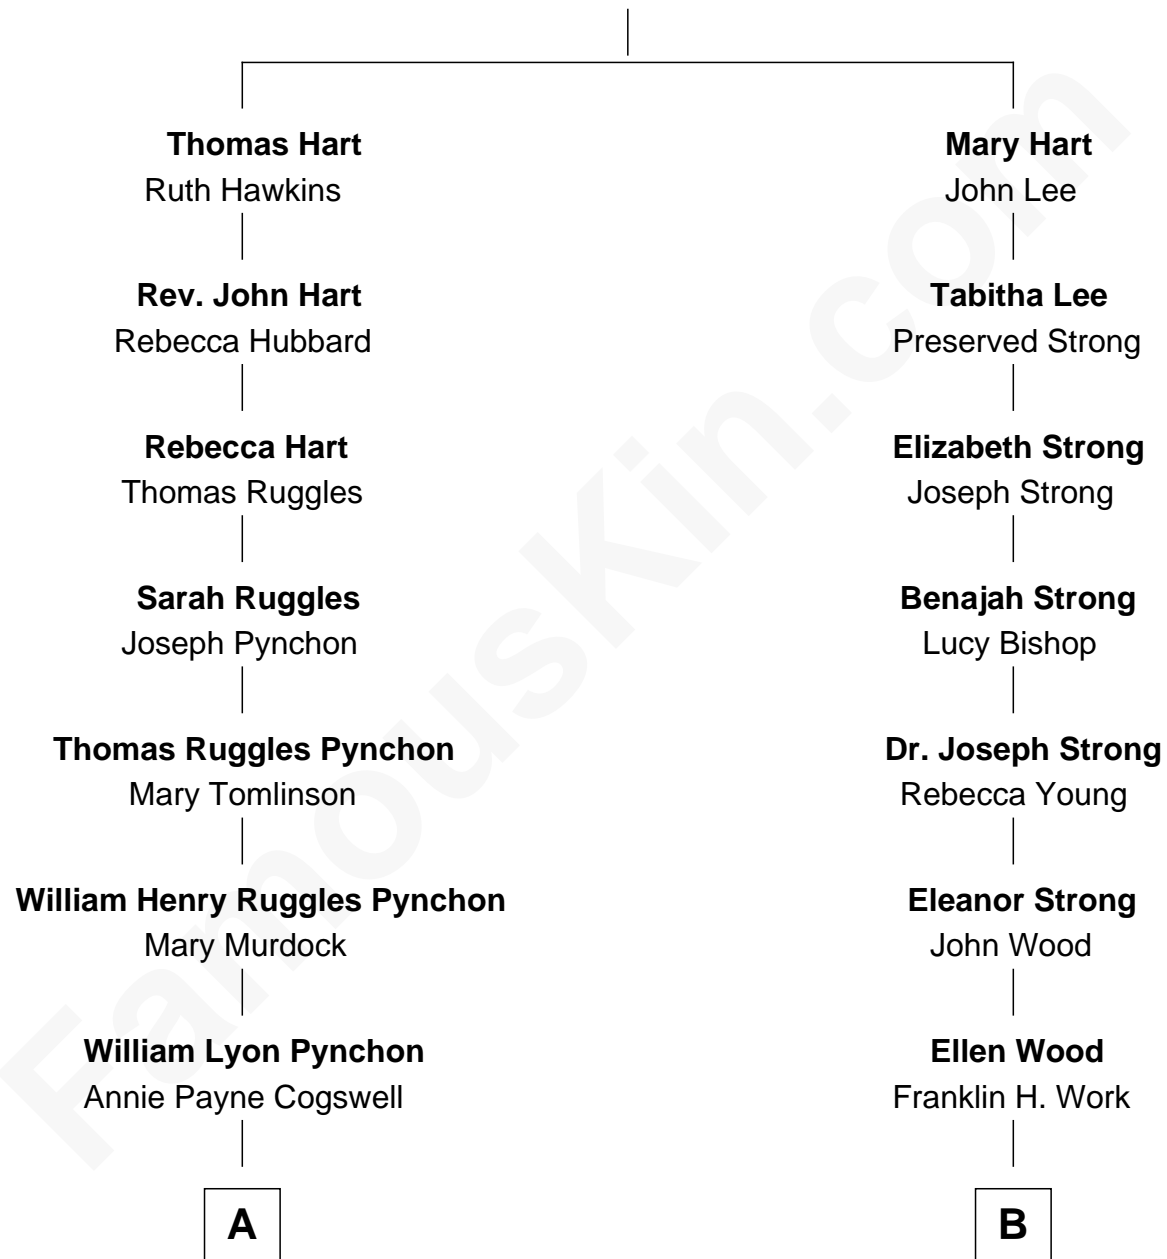

FamousKin.com

Relationship Chart of

Thomas Pynchon

American Novelist

9th cousin 1 time removed of

Princess Diana
Princess of Wales

Stephen Hart

A

William Henry Chichele Pynchon

Carrie Susan Moyses

Thomas Ruggles Pynchon

Catherine Frances Bennett

Thomas Pynchon

Novelist

B

Frances Eleanor Work

James Boothby Burke Roche

Edmund Maurice Burke Roche

Ruth Sylvia Gill

Frances Ruth Burke Roche

Edward John Spencer

Princess Diana

Princess of Wales