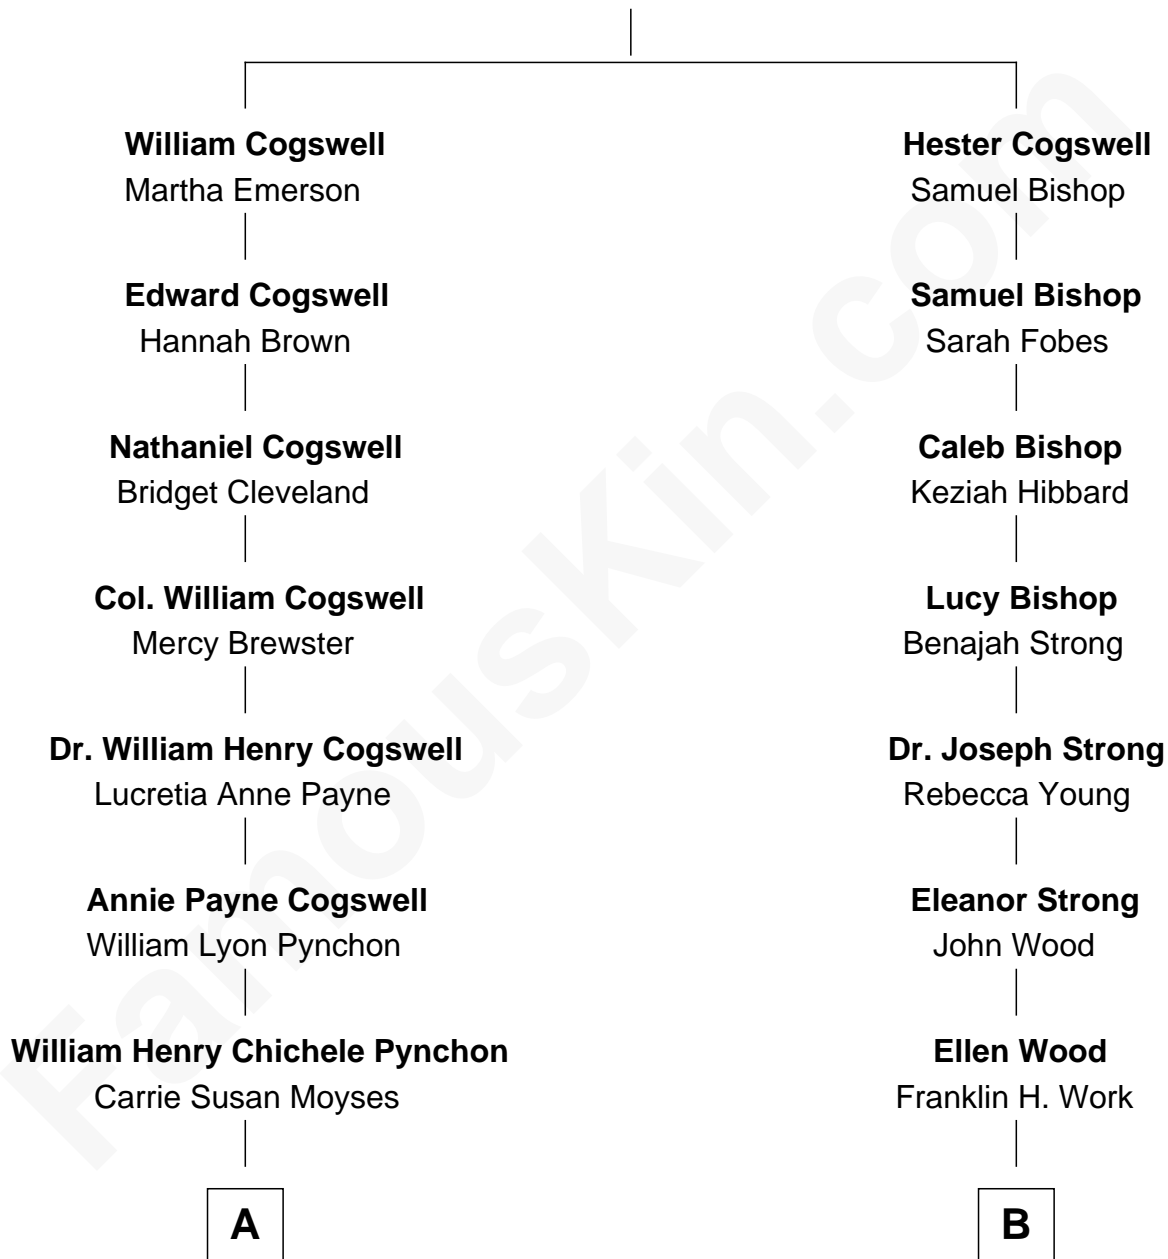

FamousKin.com

Relationship Chart of

Thomas Pynchon

American Novelist

8th cousin 2 times removed of

Princess Diana
Princess of Wales

William Cogswell
Susanna Hawkes

A

Thomas Ruggles Pynchon
Catherine Frances Bennett

Thomas Pynchon
Novelist

B

Frances Eleanor Work
James Boothby Burke Roche

Edmund Maurice Burke Roche
Ruth Sylvia Gill

Frances Ruth Burke Roche
Edward John Spencer

Princess Diana
Princess of Wales

FamousKin.com