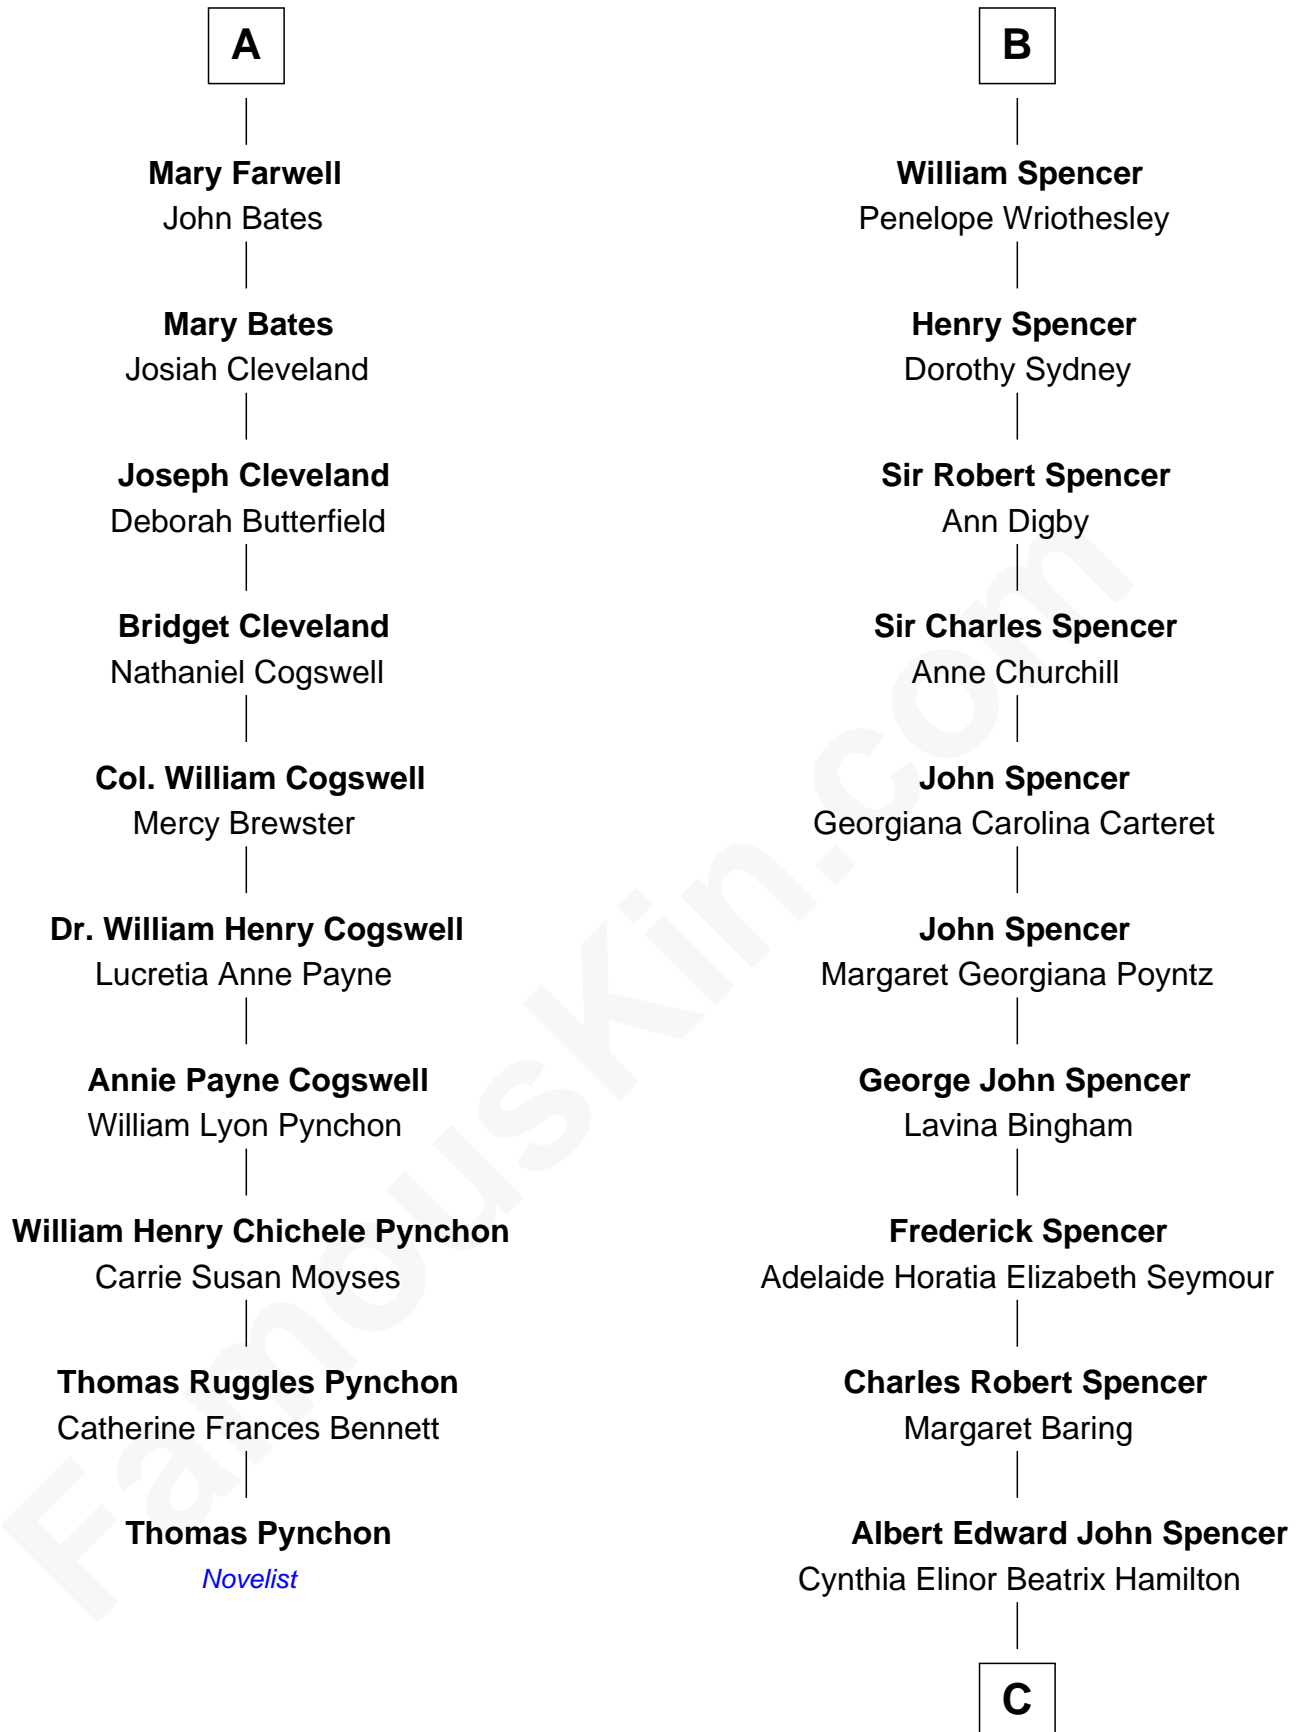

FamousKin.com

Relationship Chart of

Thomas Pynchon

American Novelist

16th cousin 2 times removed of

Princess Diana
Princess of Wales

C

Edward John Spencer
Frances Ruth Burke Roche

Princess Diana
Princess of Wales

FamousKin.com