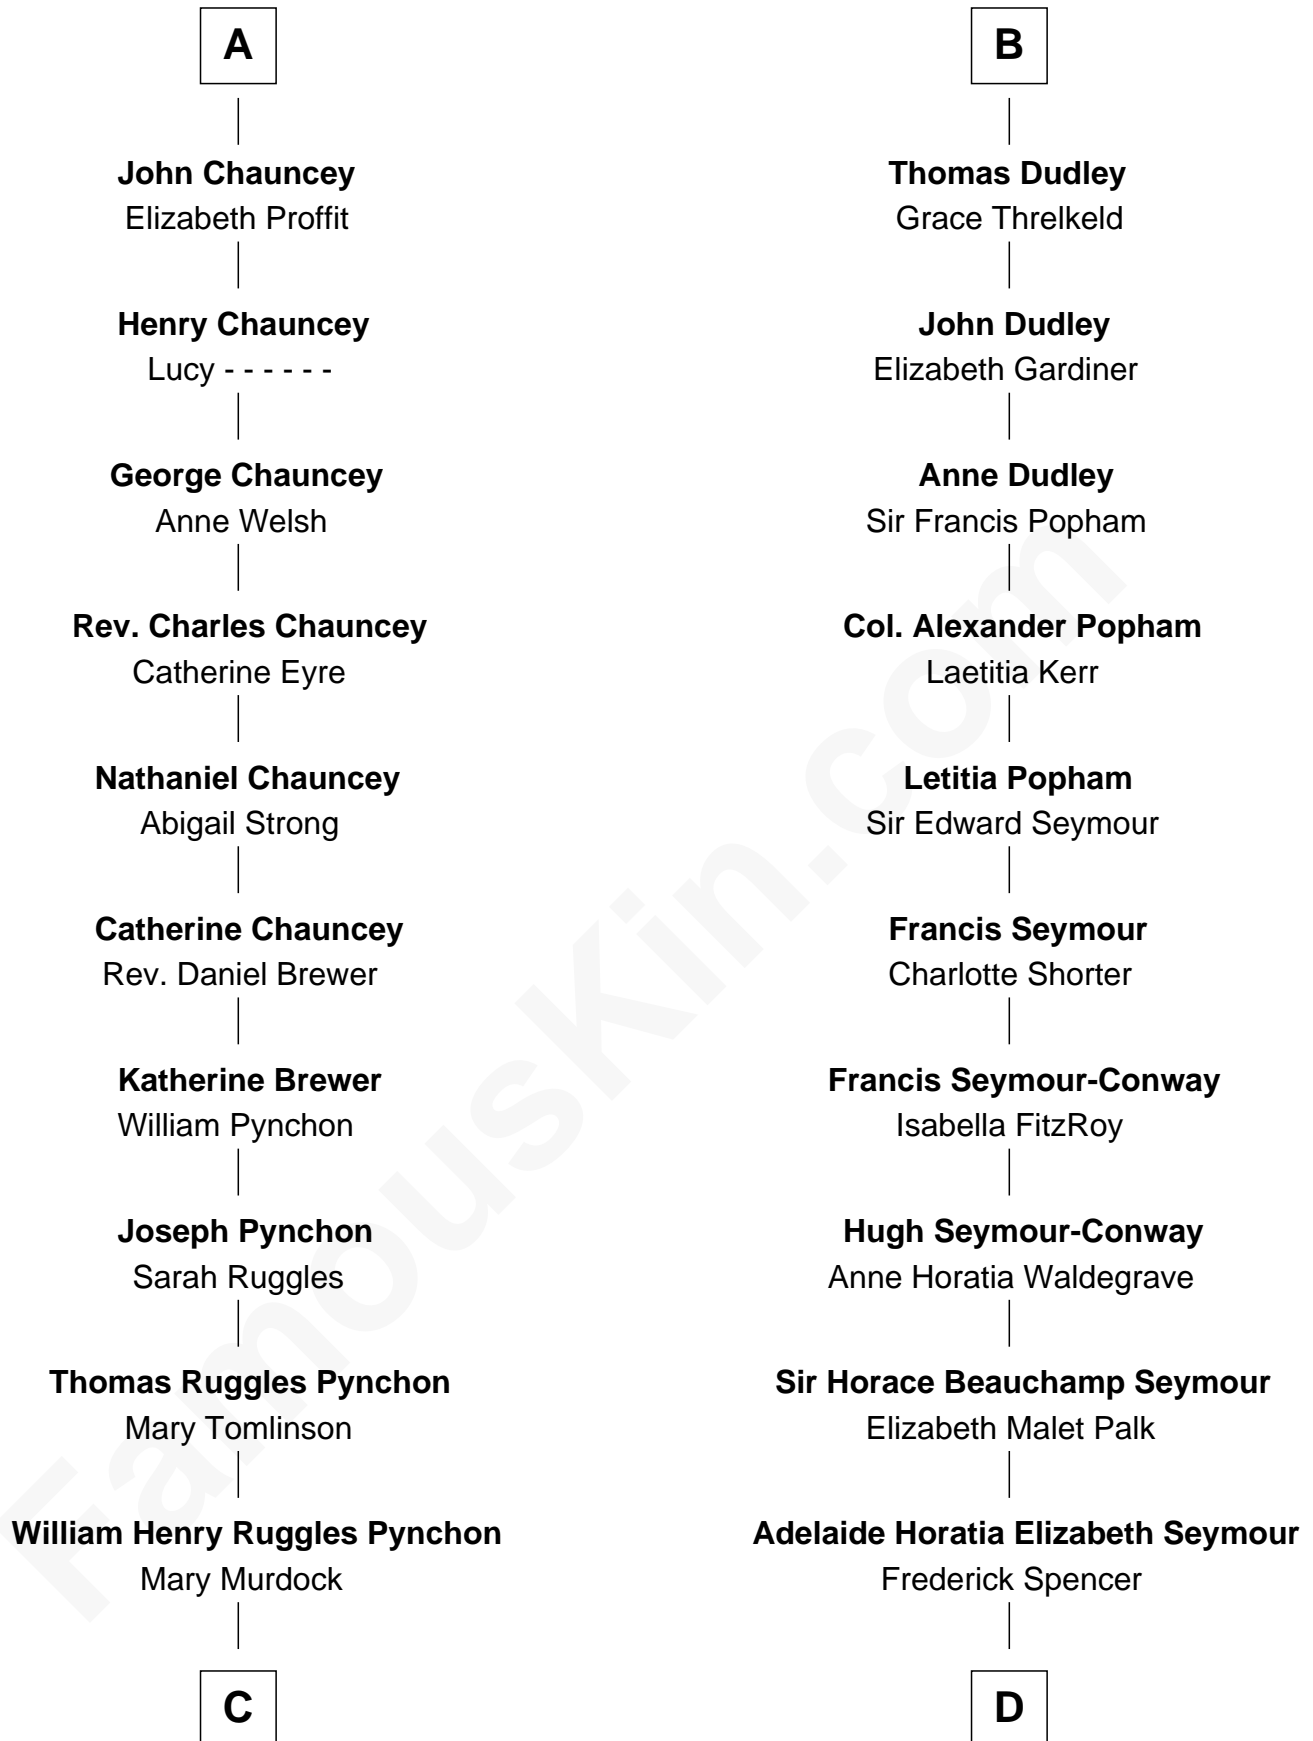

FamousKin.com Relationship Chart of

Thomas Pynchon

American Novelist

20th cousin of

Princess Diana

Princess of Wales

Sir William de Ferrers

Agnes of Chester

C

William Lyon Pynchon

Annie Payne Cogswell

William Henry Chichele Pynchon

Carrie Susan Moyses

Thomas Ruggles Pynchon

Catherine Frances Bennett

Thomas Pynchon

Novelist

D

Charles Robert Spencer

Margaret Baring

Albert Edward John Spencer

Cynthia Elinor Beatrix Hamilton

Edward John Spencer

Frances Ruth Burke Roche