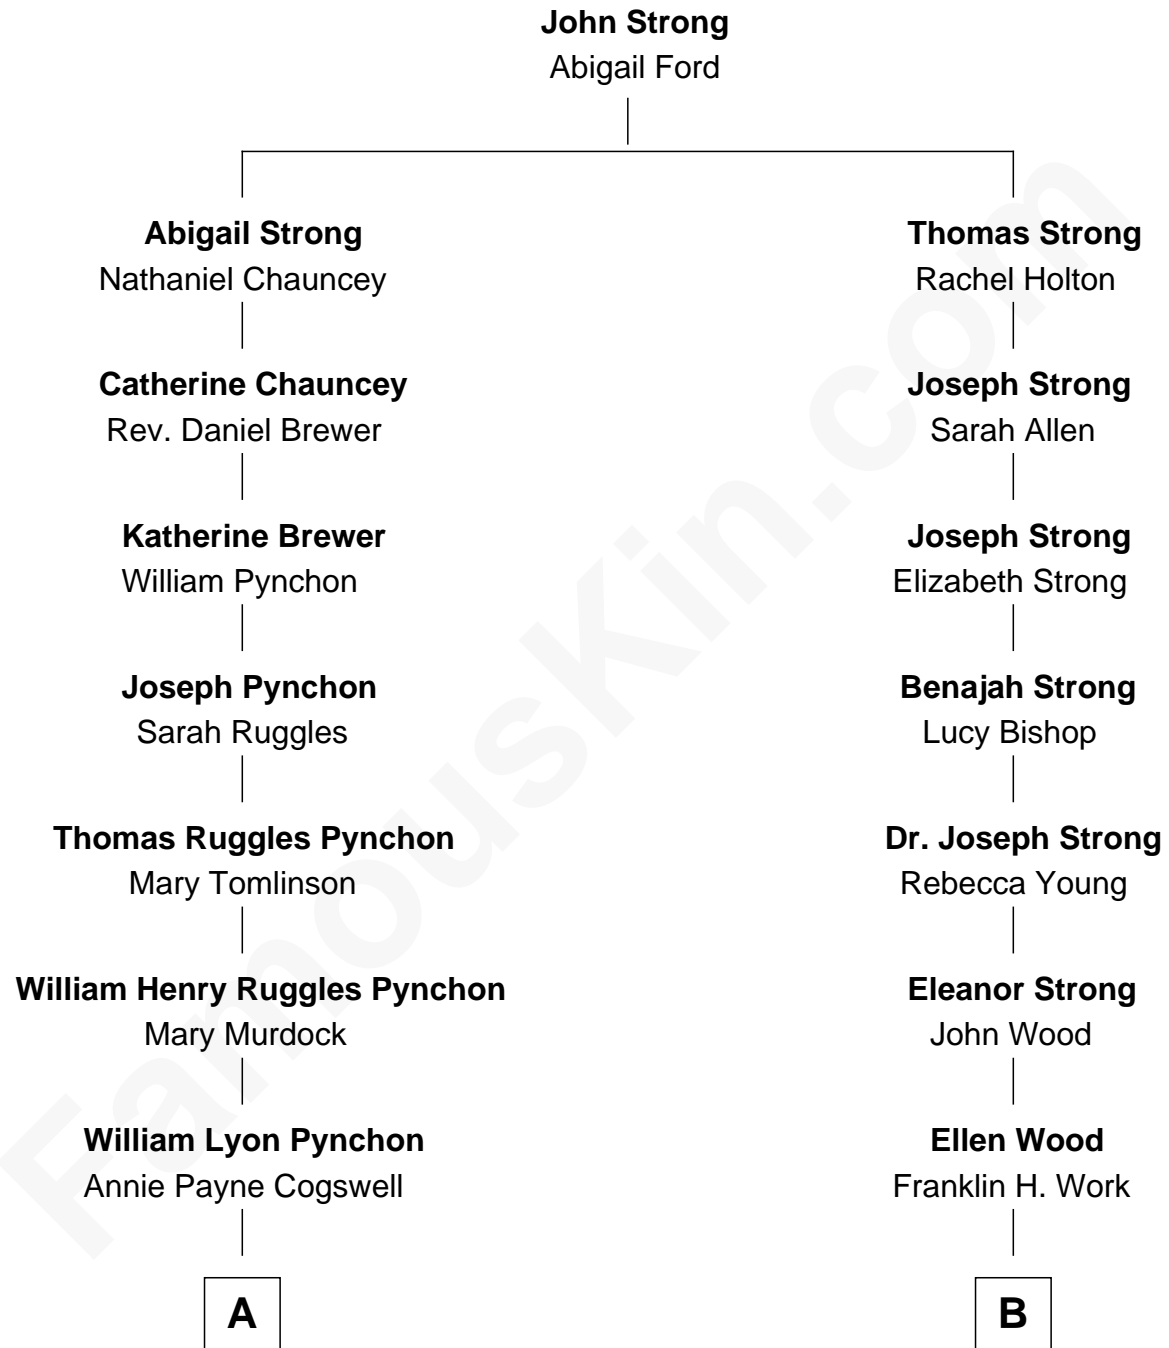

FamousKin.com
Relationship Chart of
Thomas Pynchon
American Novelist

9th cousin 1 time removed of
Princess Diana
Princess of Wales

A

William Henry Chichele Pynchon

Carrie Susan Moyses

Thomas Ruggles Pynchon

Catherine Frances Bennett

Thomas Pynchon

Novelist

B

Frances Eleanor Work

James Boothby Burke Roche

Edmund Maurice Burke Roche

Ruth Sylvia Gill

Frances Ruth Burke Roche

Edward John Spencer

Princess Diana

Princess of Wales