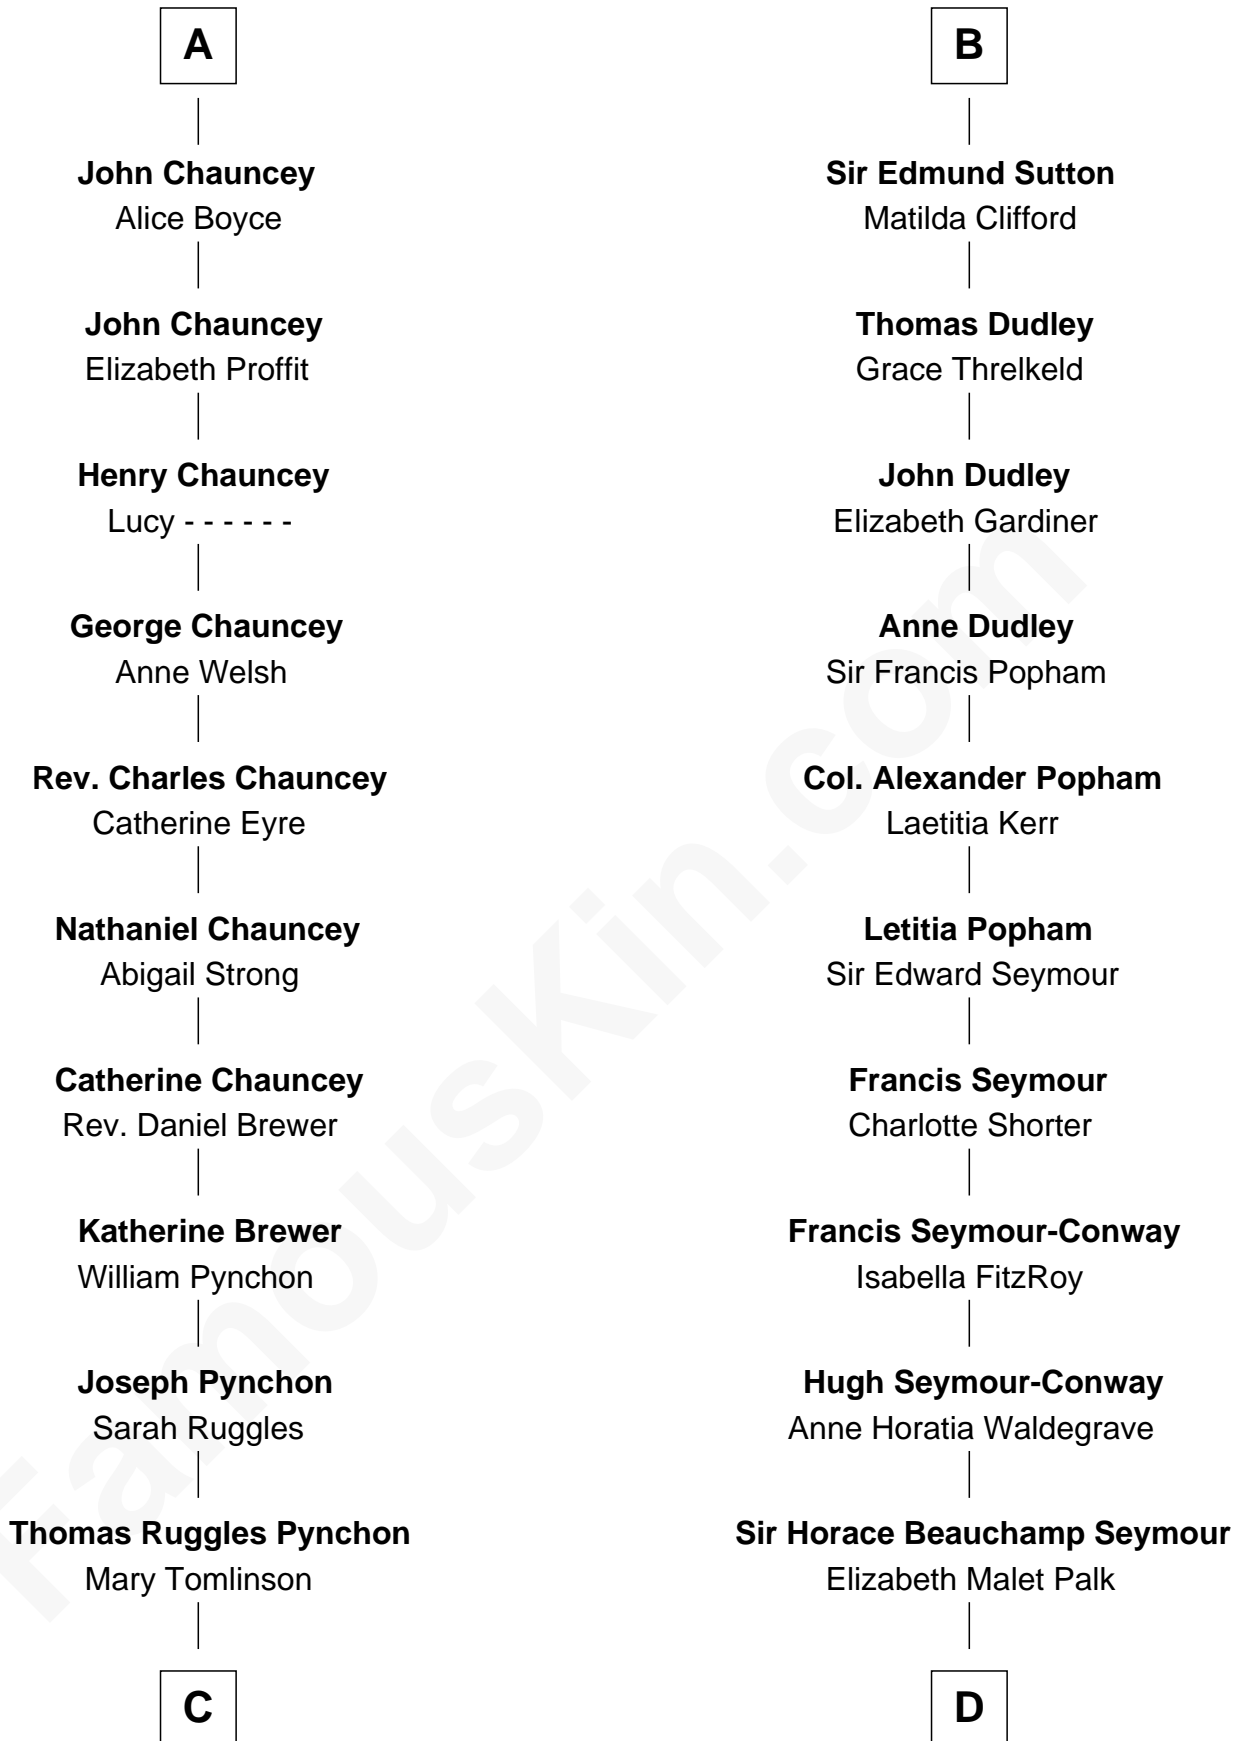

# FamousKin.com Relationship Chart of

**Thomas Pynchon**

*American Novelist*

21st cousin of

**Princess Diana**

*Princess of Wales*

**Sir William Marshal**

Isabel de Clare

**C**

**William Henry Ruggles Pynchon**

Mary Murdock

**William Lyon Pynchon**

Annie Payne Cogswell

**William Henry Chichele Pynchon**

Carrie Susan Moyses

**Thomas Ruggles Pynchon**