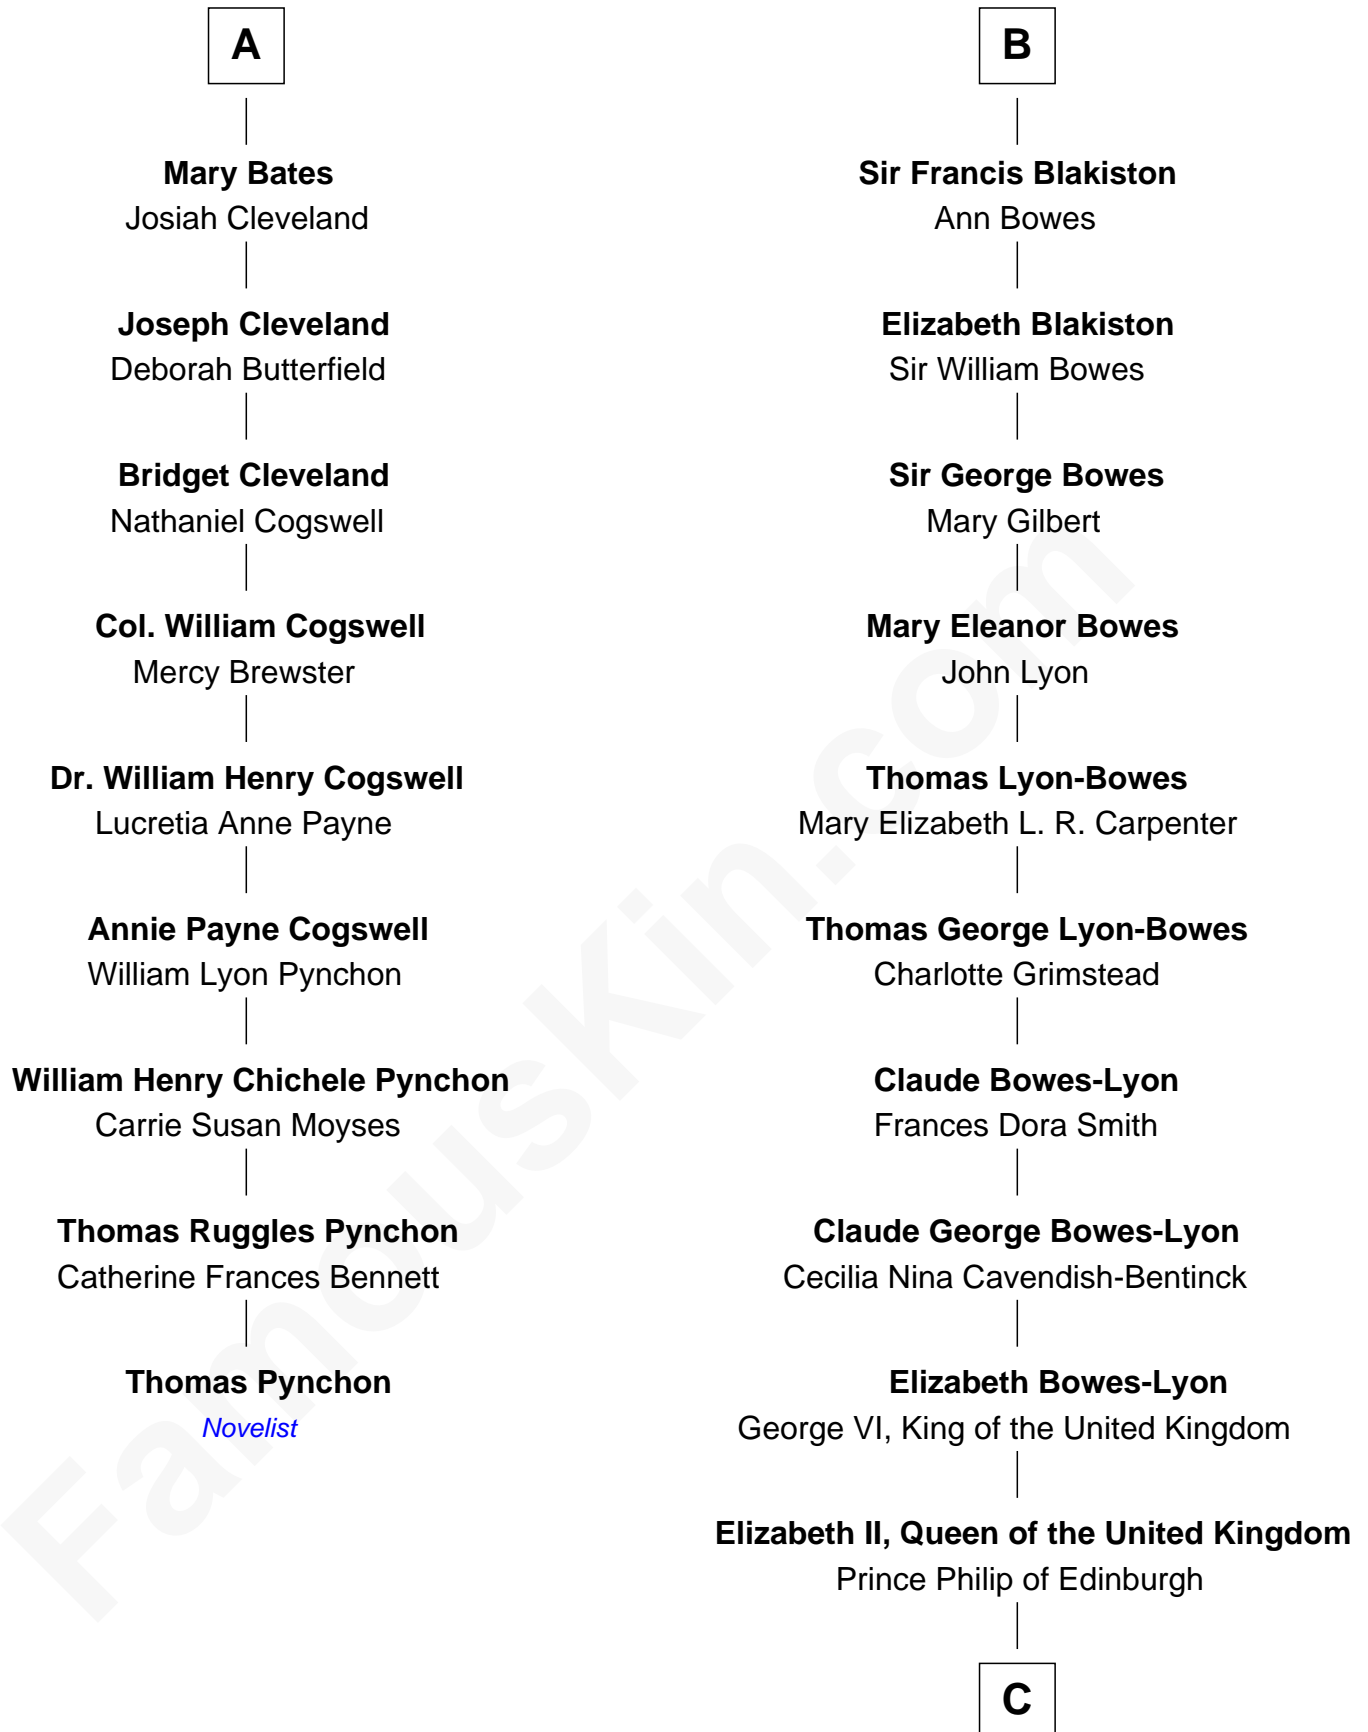

FamousKin.com
Relationship Chart of
Thomas Pynchon
American Novelist

15th cousin 3 times removed of
Prince William
Prince of Wales

Sir Robert Constable
 Agnes Wentworth

C

Charles III, King of the United Kingdom

Princess Diana Frances Spencer

Prince William

Prince of Wales

FamousKin.com