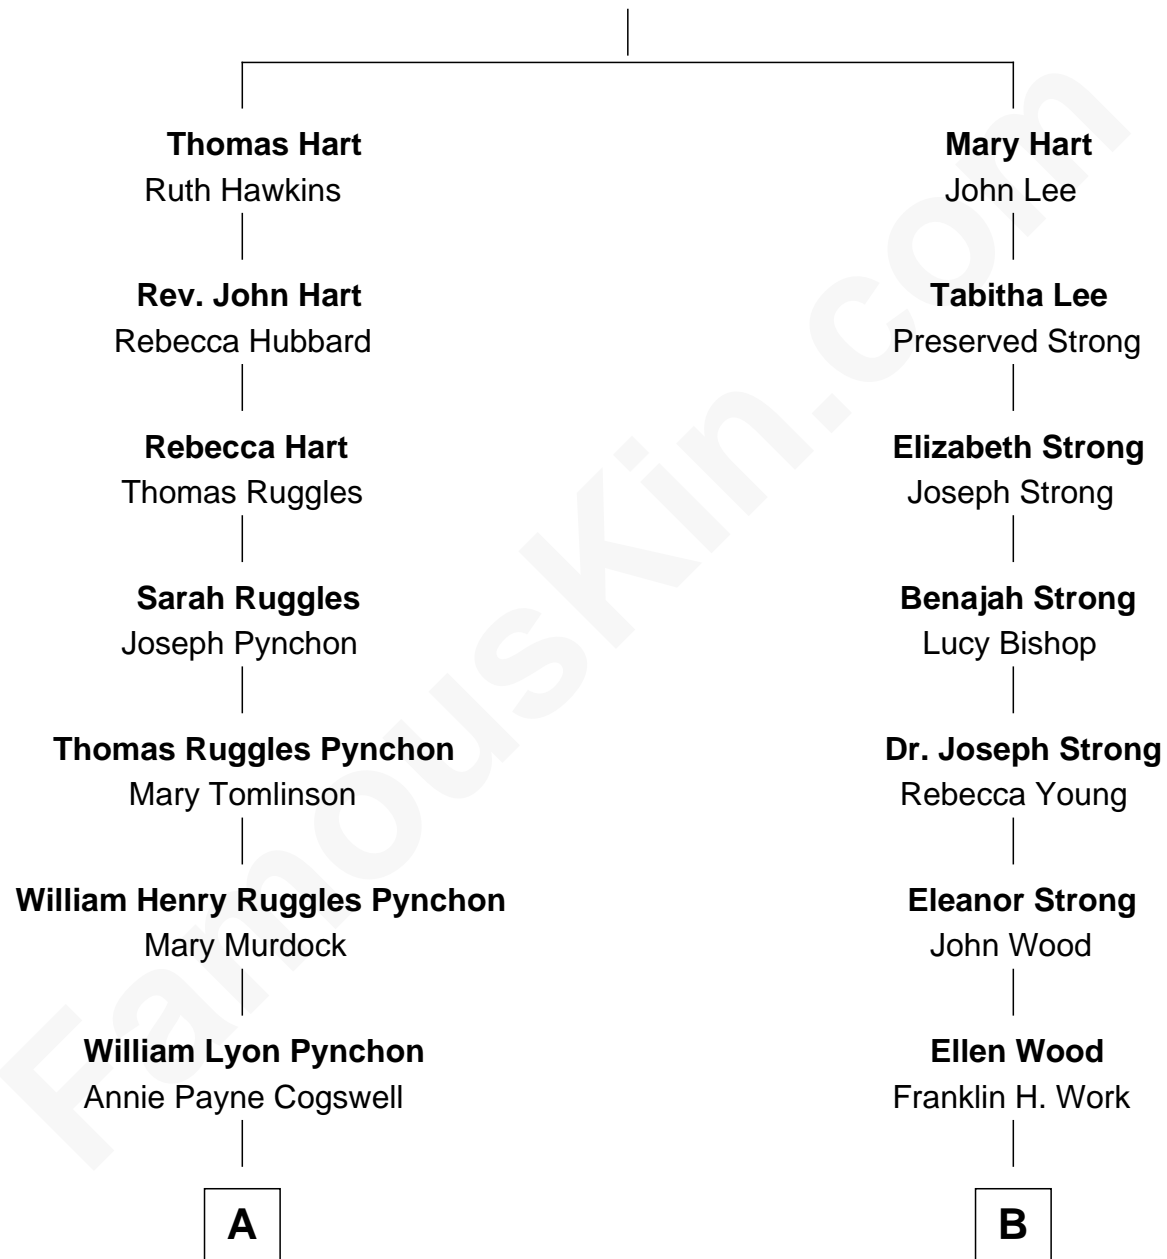

## Relationship Chart of

### Thomas Pynchon

American Novelist

9th cousin 2 times removed of

**Prince William**  
Prince of Wales

**Stephen Hart**

-----

**A**

**William Henry Chichele Pynchon**

Carrie Susan Moyses

**Thomas Ruggles Pynchon**

Catherine Frances Bennett

**Thomas Pynchon**

*Novelist*

**B**

**Frances Eleanor Work**

James Boothby Burke Roche

**Edmund Maurice Burke Roche**

Ruth Sylvia Gill

**Frances Ruth Burke Roche**

Edward John Spencer

**Princess Diana Frances Spencer**

Charles III, King of the United Kingdom

**Prince William**

*Prince of Wales*