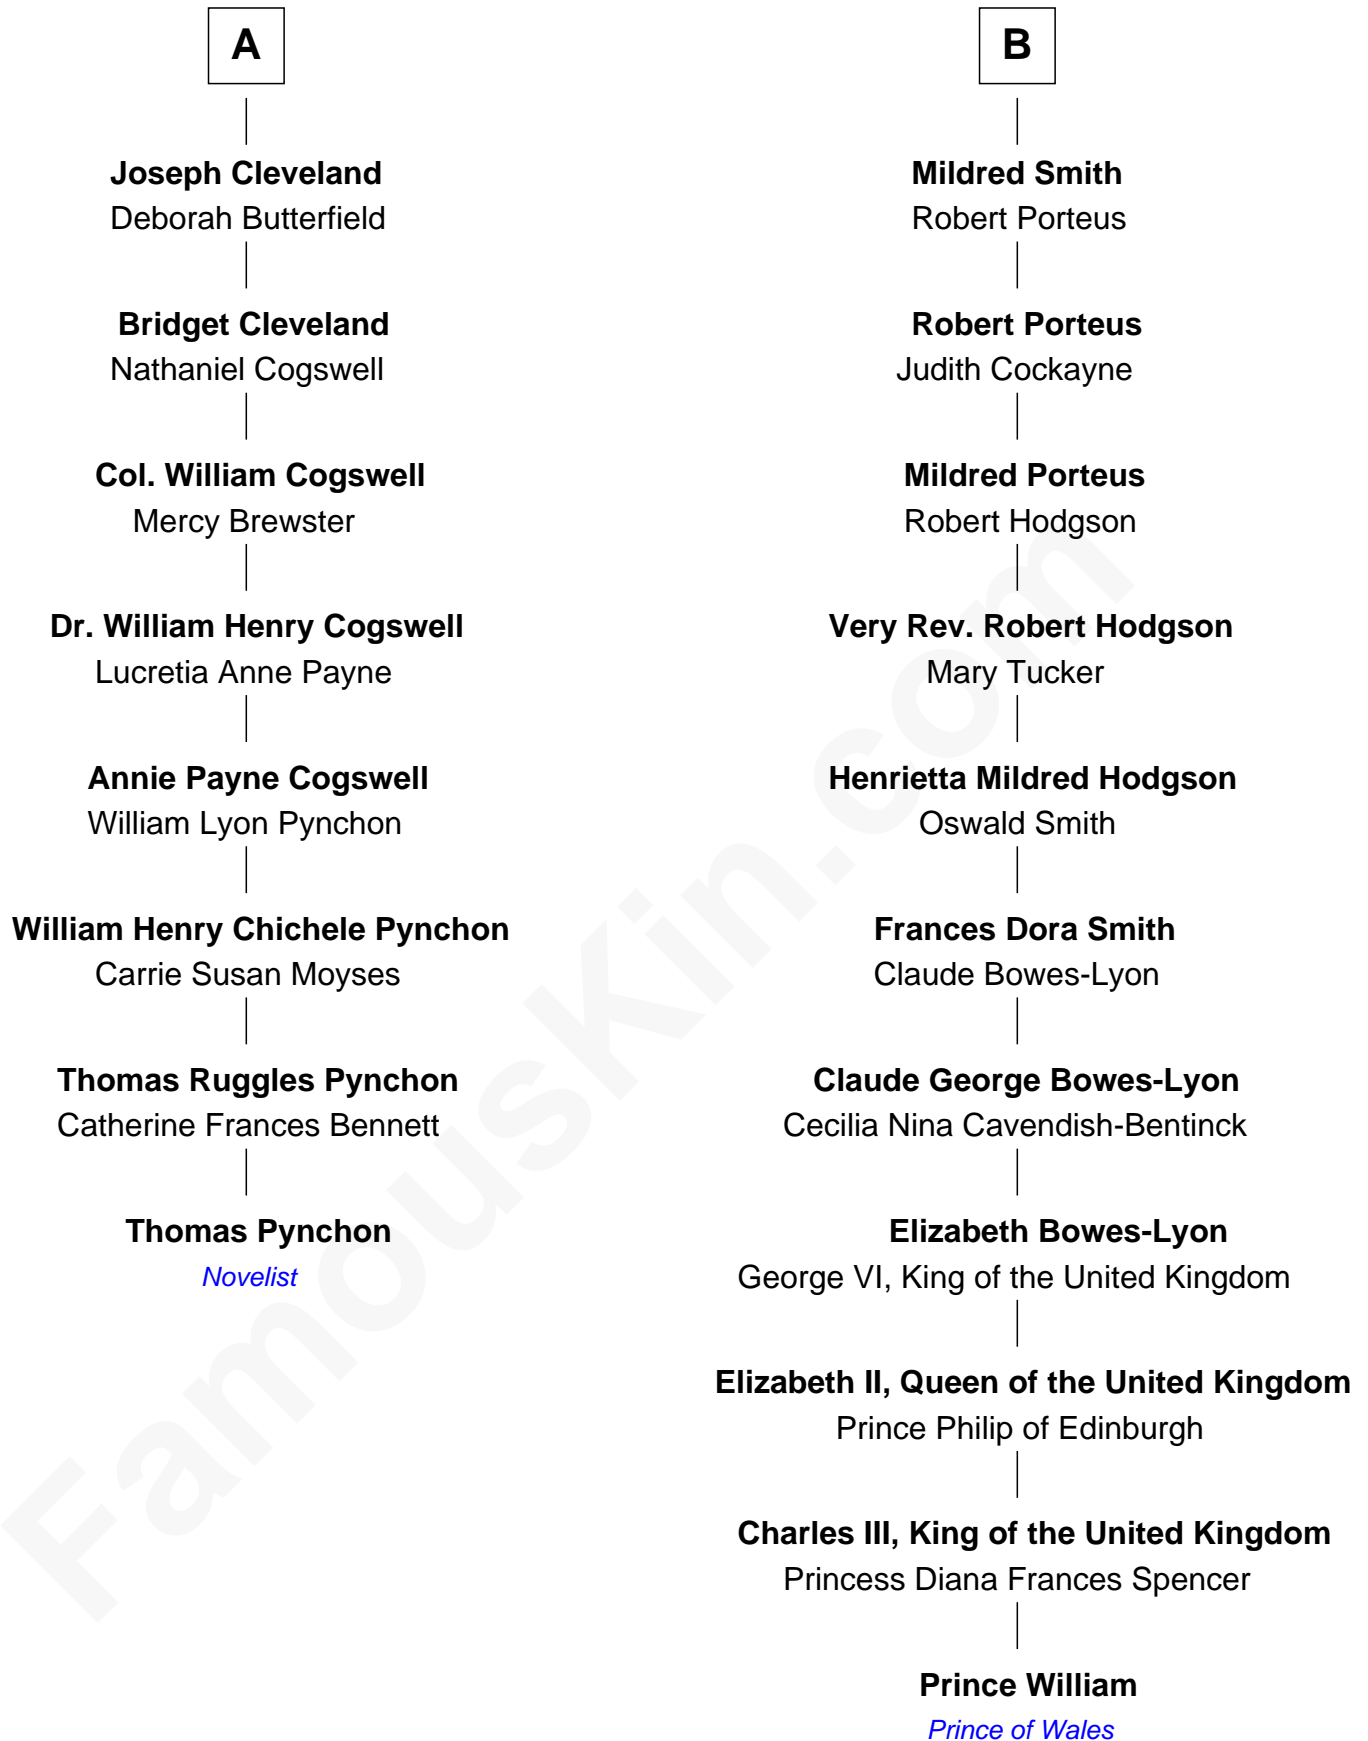

FamousKin.com
Relationship Chart of
Thomas Pynchon
American Novelist

14th cousin 3 times removed of
Prince William
Prince of Wales

Sir Robert Talboys
 Elizabeth Heron

William photo by [InSapphoWeTrust](#) [\(CC BY-SA 2.0\)](#)