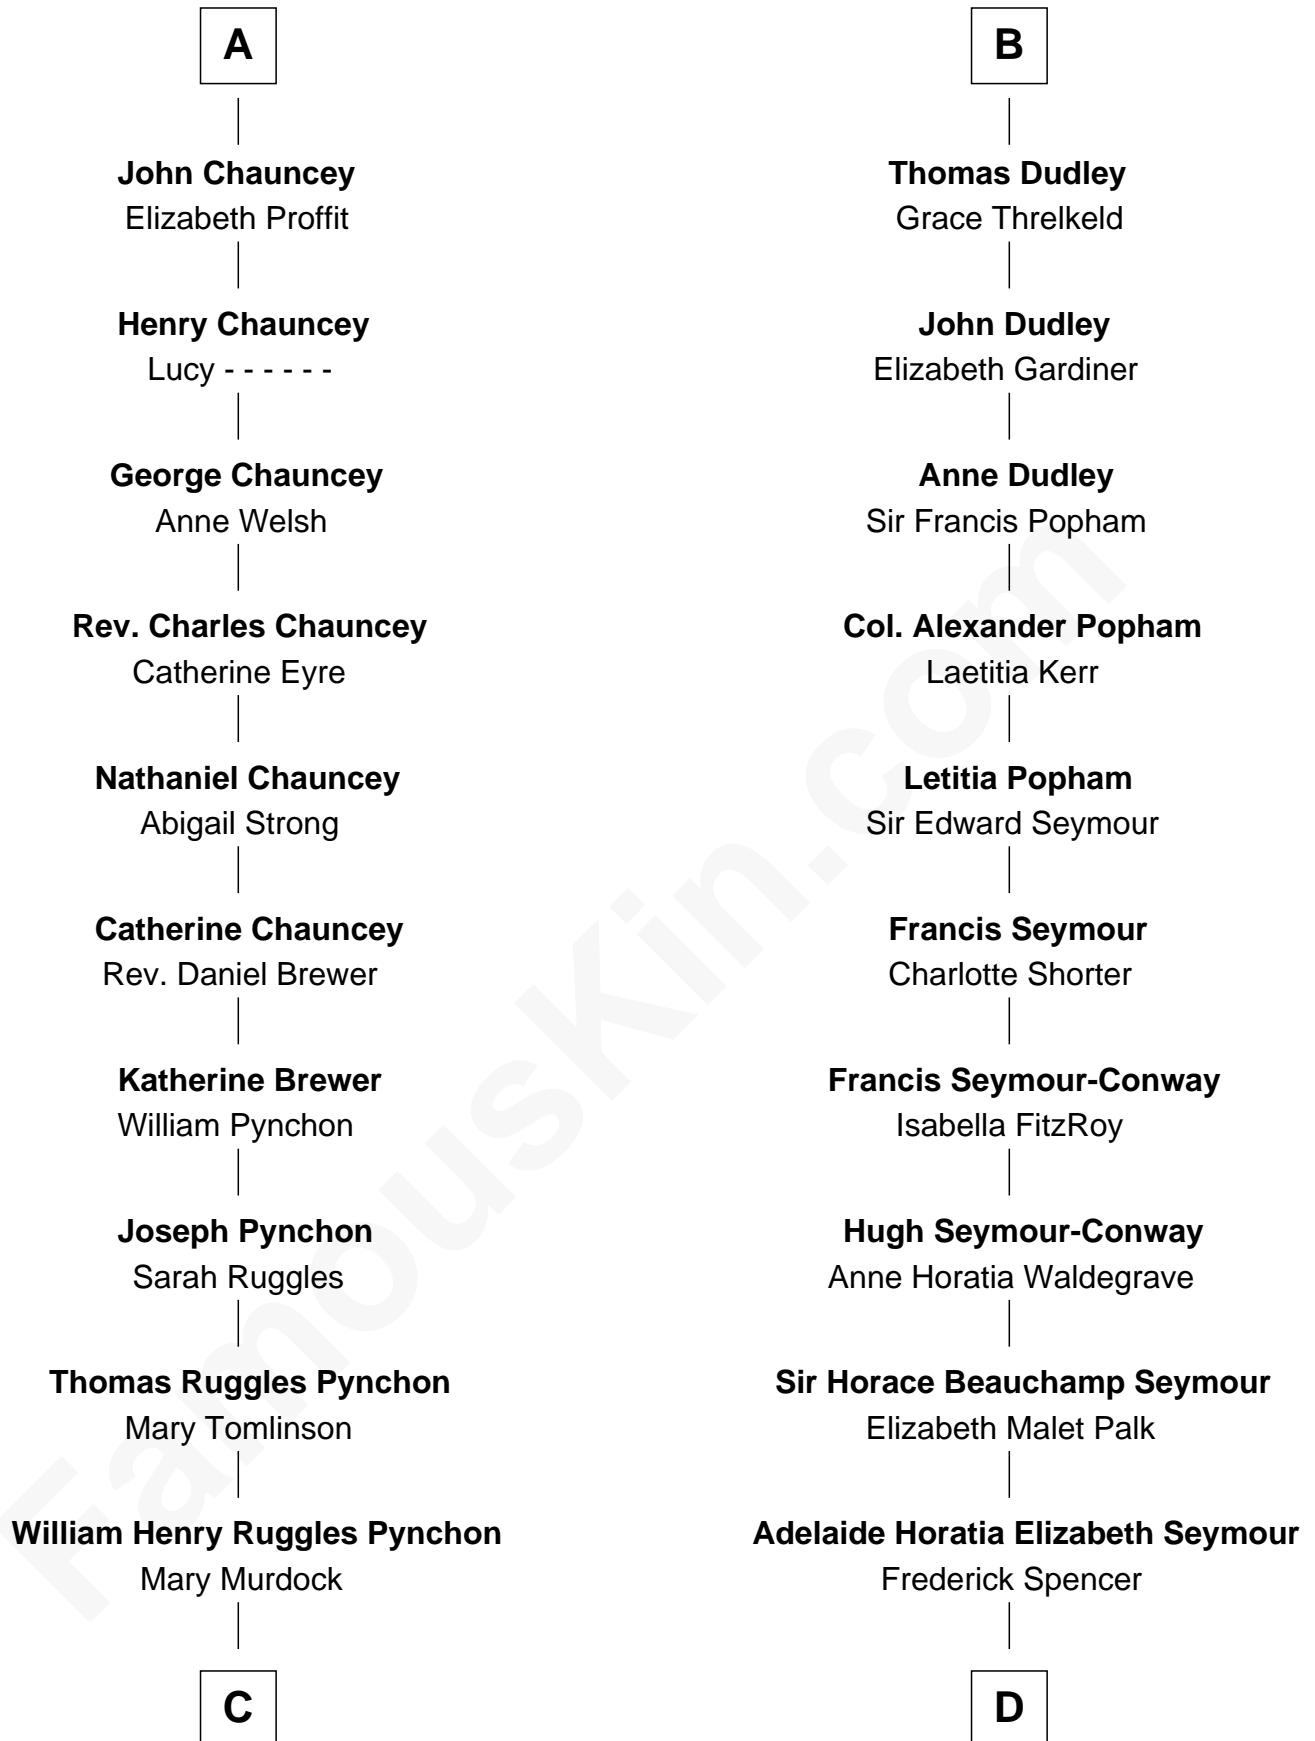

FamousKin.com
Relationship Chart of
Thomas Pynchon
American Novelist

20th cousin 1 time removed of
Prince William
Prince of Wales

Sir William de Ferrers
 Agnes of Chester

C

William Lyon Pynchon
Annie Payne Cogswell

William Henry Chichele Pynchon
Carrie Susan Moyses

Thomas Ruggles Pynchon
Catherine Frances Bennett

Thomas Pynchon
Novelist

D

Charles Robert Spencer
Margaret Baring

Albert Edward John Spencer
Cynthia Elinor Beatrix Hamilton

Edward John Spencer
Frances Ruth Burke Roche

Princess Diana Frances Spencer
Charles III, King of the United Kingdom

Prince William
Prince of Wales