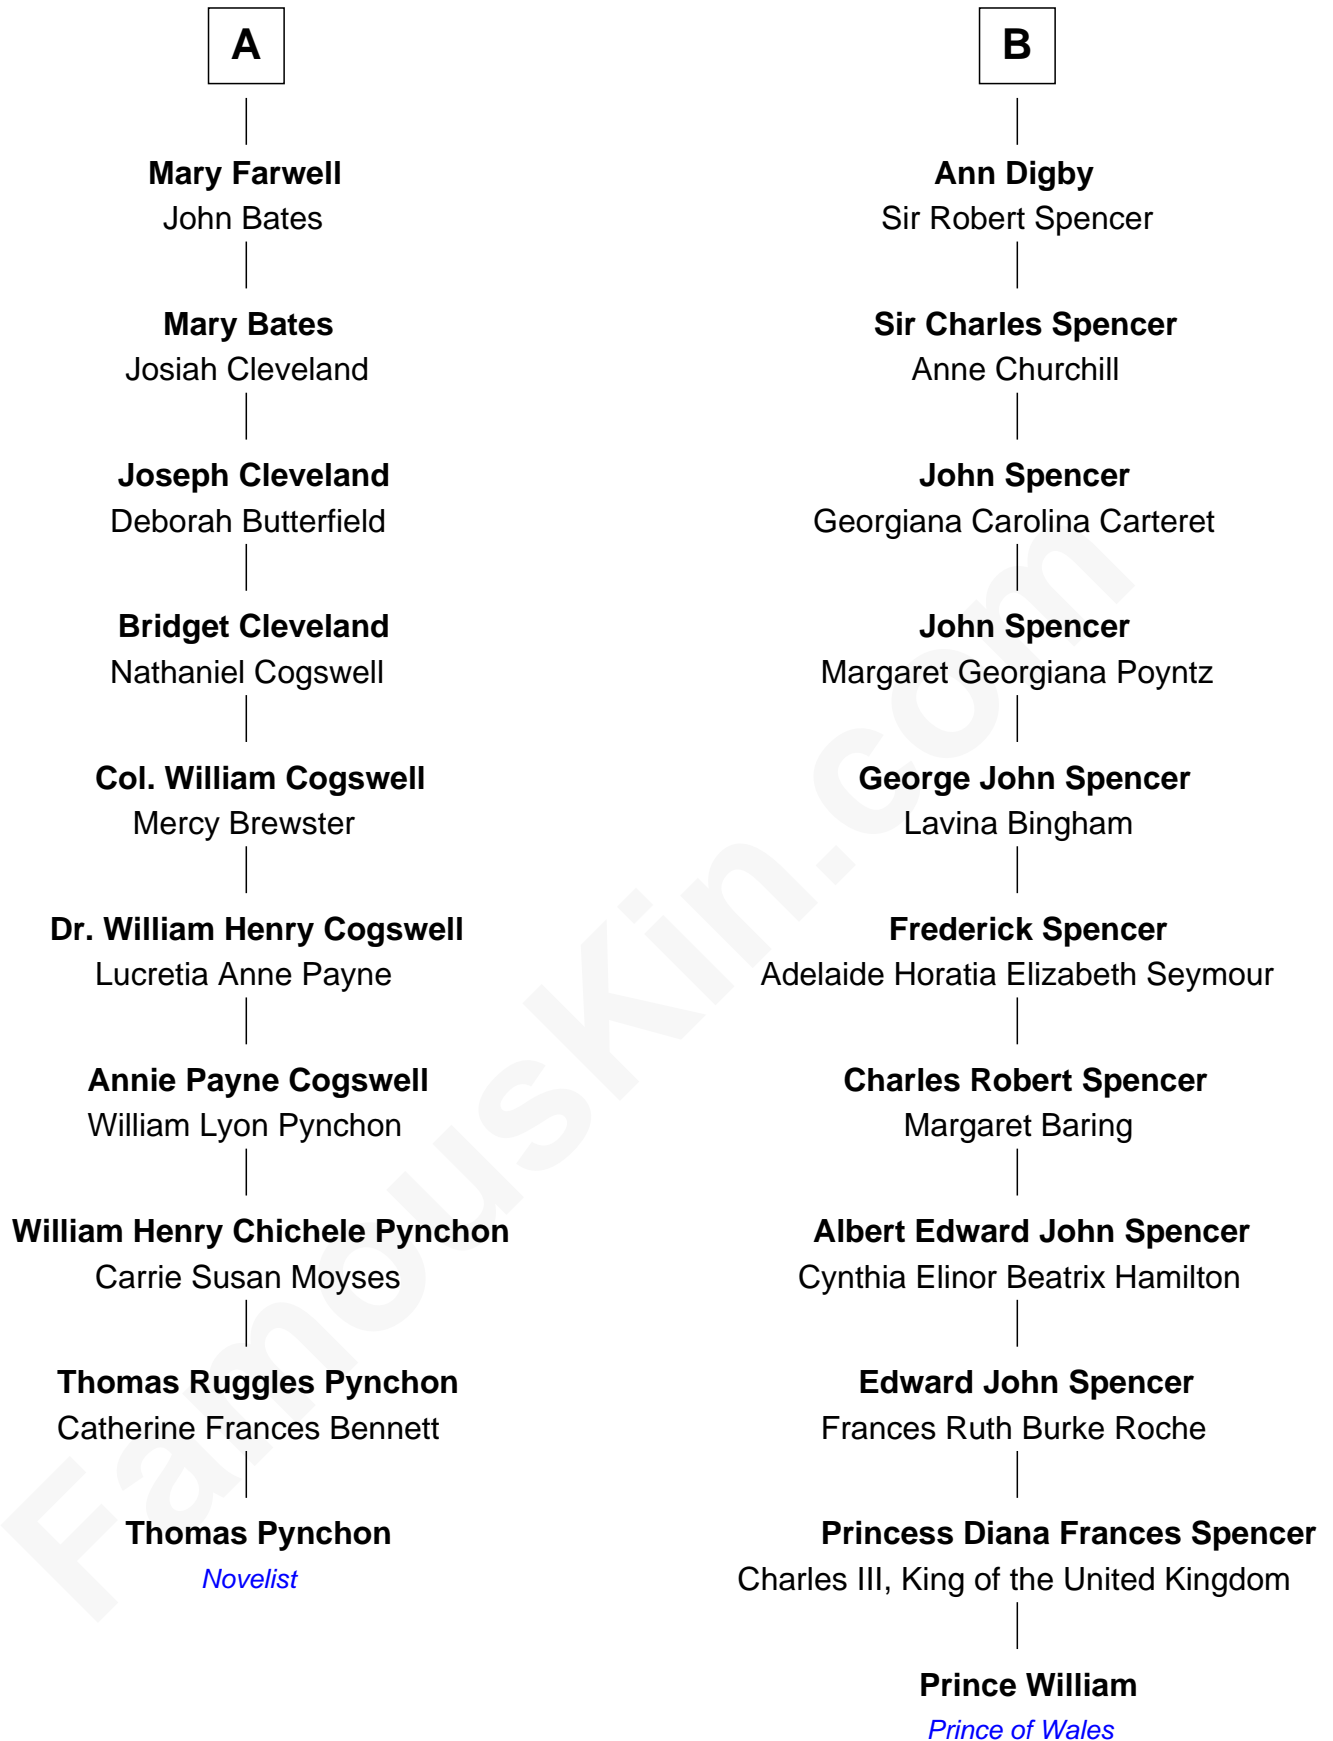

FamousKin.com
Relationship Chart of
Thomas Pynchon
American Novelist

16th cousin 1 time removed of
Prince William
Prince of Wales

William photo by [InSapphoWeTrust](#) (CC BY-SA 2.0)