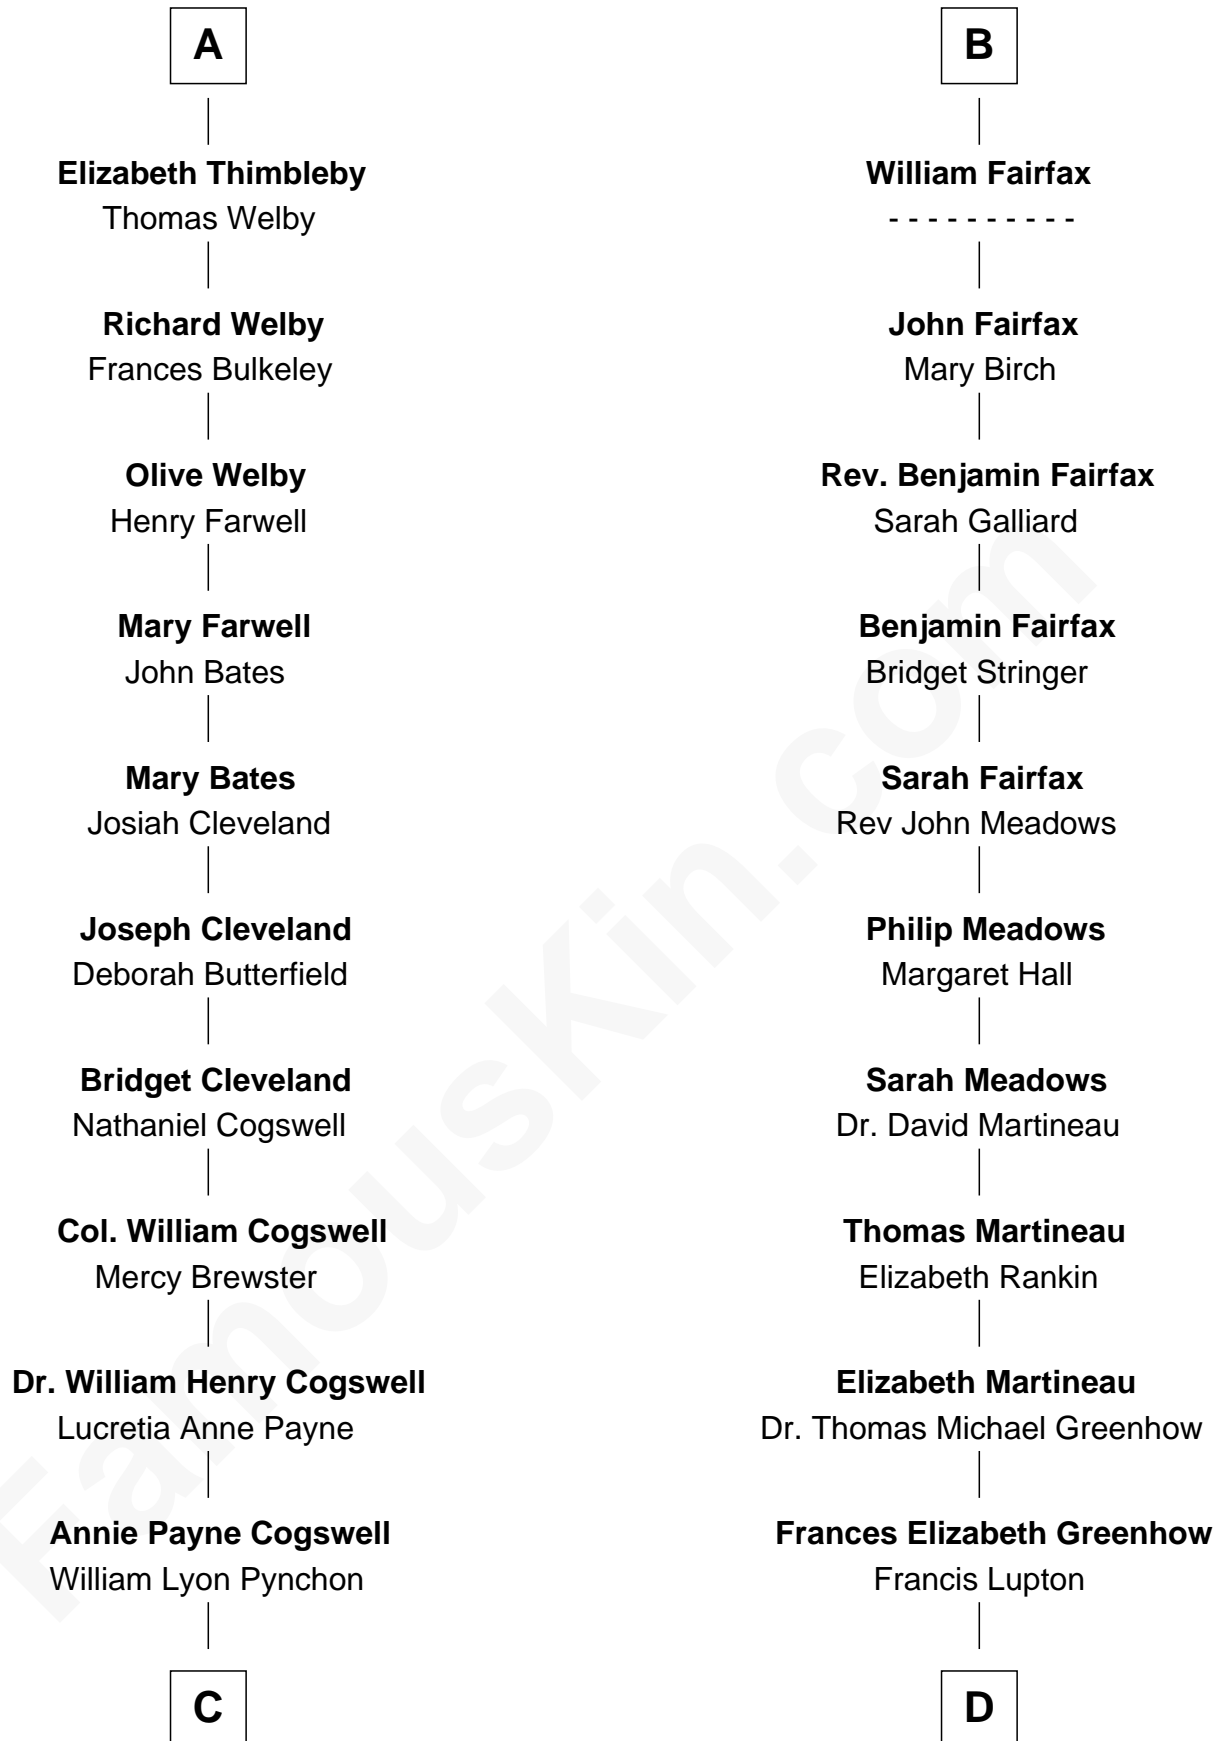

FamousKin.com
Relationship Chart of
Thomas Pynchon
American Novelist

19th cousin 2 times removed of
Catherine Middleton
Princess of Wales

C

William Henry Chichele Pynchon

Carrie Susan Moyses

Thomas Ruggles Pynchon

Catherine Frances Bennett

Thomas Pynchon

Novelist

D

Francis Martineau Lupton

Harriet Albina Davis

Olive Christina Lupton

Richard Noel Middleton

Peter Francis Middleton

Valerie Glassborow

Michael Francis Middleton

Carole Elizabeth Goldsmith

Catherine Middleton

Princess of Wales