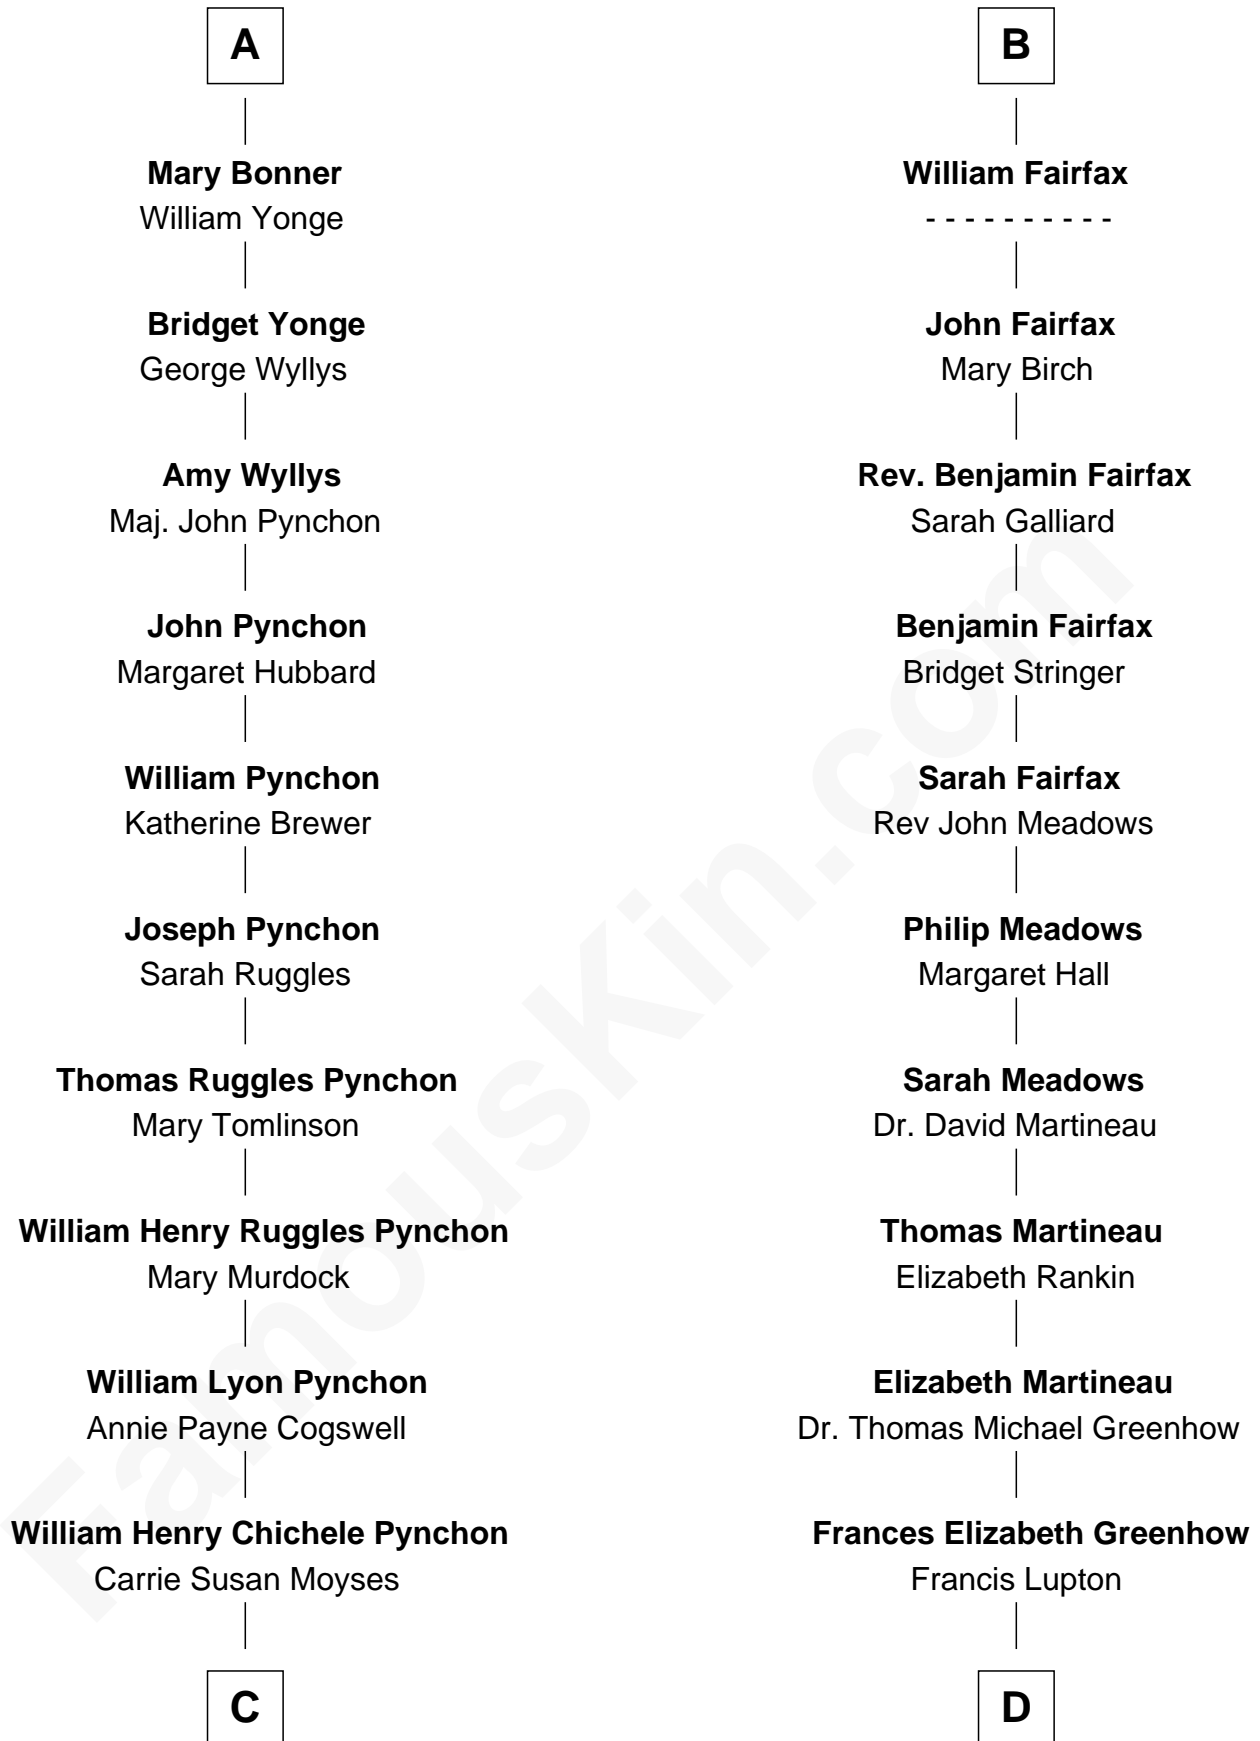

**FamousKin.com**  
**Relationship Chart of**  
**Thomas Pynchon**  
*American Novelist*

**18th cousin 3 times removed of**  
**Catherine Middleton**  
*Princess of Wales*

**C**

**Thomas Ruggles Pynchon**  
Catherine Frances Bennett

**Thomas Pynchon**  
*Novelist*

**D**

**Francis Martineau Lupton**  
Harriet Albina Davis

**Olive Christina Lupton**  
Richard Noel Middleton

**Peter Francis Middleton**  
Valerie Glassborow

**Michael Francis Middleton**  
Carole Elizabeth Goldsmith

**Catherine Middleton**  
*Princess of Wales*