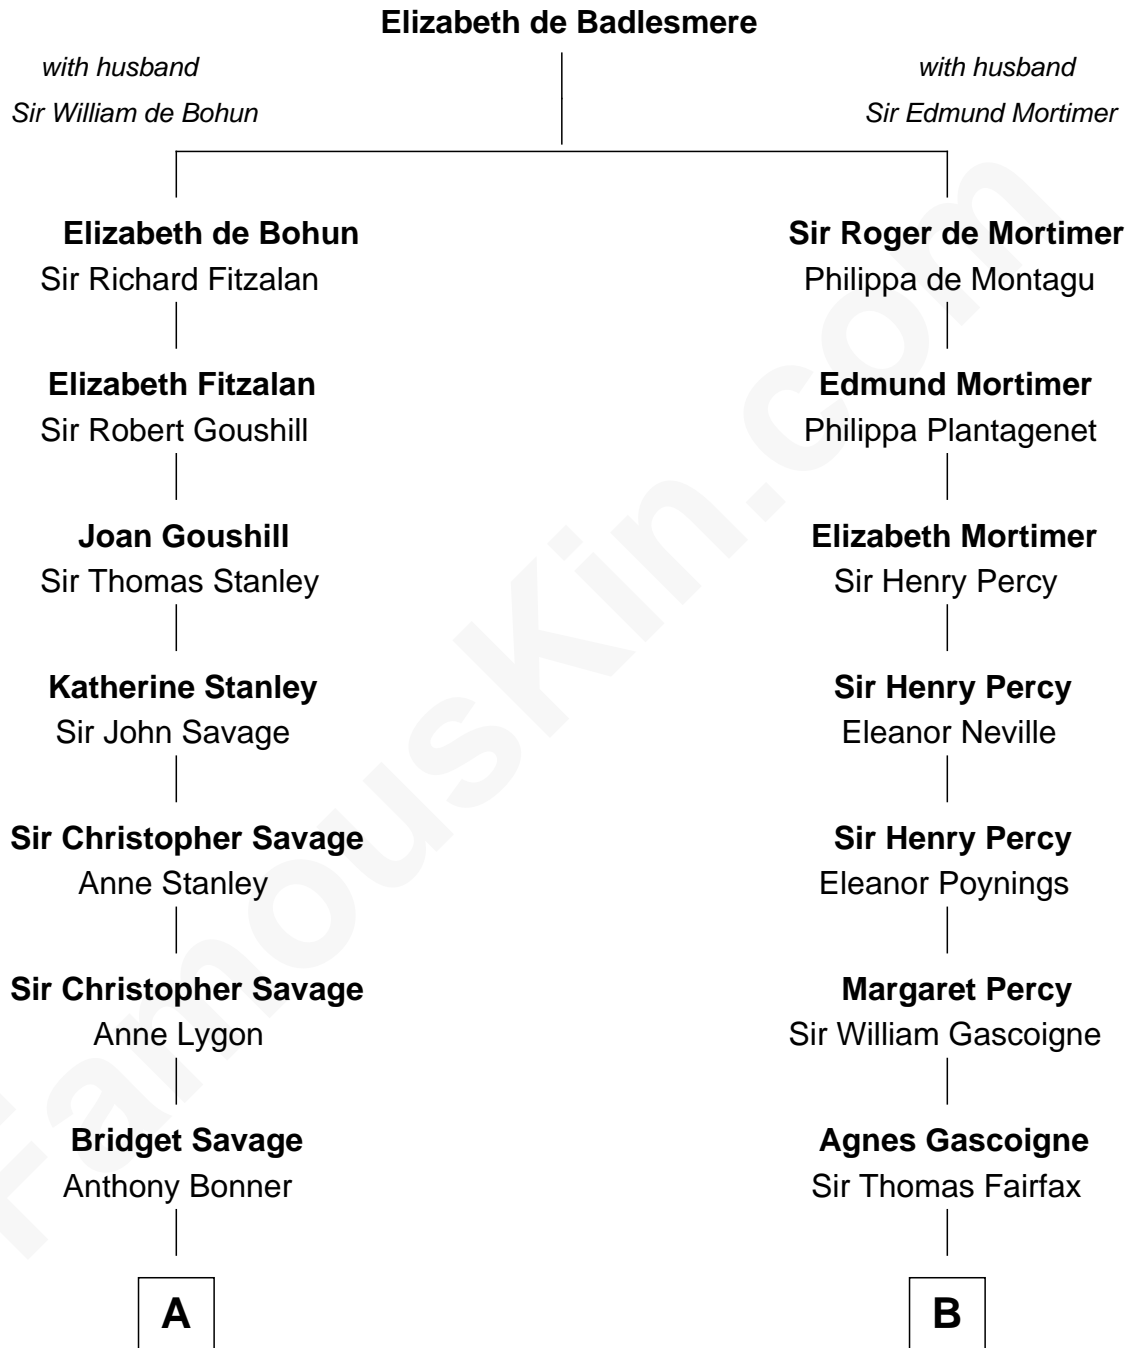

**FamousKin.com**  
**Relationship Chart of**  
**Thomas Pynchon**  
*American Novelist*

**18th cousin 3 times removed of**  
**Catherine Middleton**  
*Princess of Wales*

**C**

**Thomas Ruggles Pynchon**  
Catherine Frances Bennett

**Thomas Pynchon**  
*Novelist*

**D**

**Francis Martineau Lupton**  
Harriet Albina Davis

**Olive Christina Lupton**  
Richard Noel Middleton

**Peter Francis Middleton**  
Valerie Glassborow

**Michael Francis Middleton**  
Carole Elizabeth Goldsmith

**Catherine Middleton**  
*Princess of Wales*