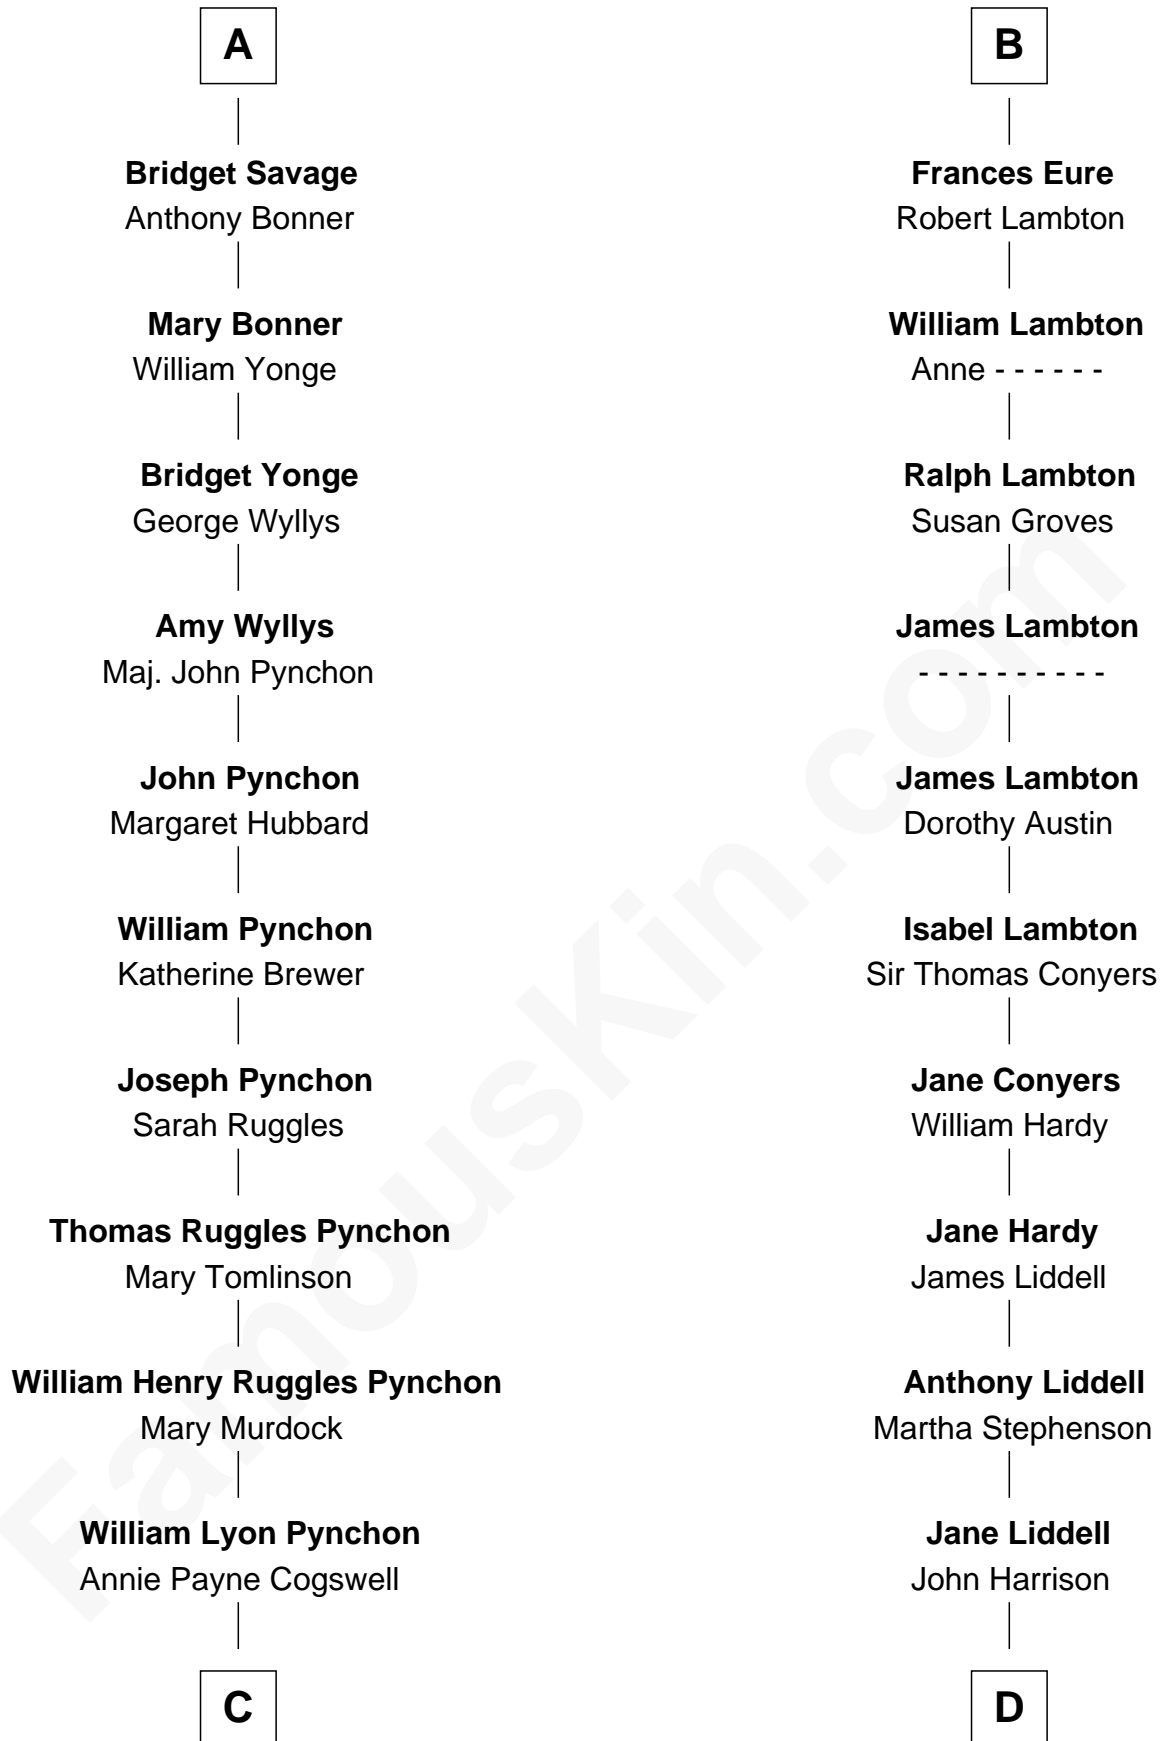

FamousKin.com
Relationship Chart of
Thomas Pynchon
American Novelist

19th cousin 2 times removed of

Catherine Middleton
Princess of Wales

Edmund Fitzalan
 Alice de Warenne

Richard Fitzalan
 Eleanor Plantagenet

Aline Fitzalan
 Sir Roger le Strange

Sir Richard Fitzalan
 Elizabeth de Bohun

Lucy le Strange
 Sir William Willoughby

Elizabeth Fitzalan
 Sir Robert Goushill

Margery Willoughby
 Sir William FitzHugh

Joan Goushill
 Sir Thomas Stanley

Maud FitzHugh
 Sir William Bowes

Katherine Stanley
 Sir John Savage

Sir Ralph Bowes
 Margery Conyers

Sir Christopher Savage
 Anne Stanley

Sir Ralph Bowes
 Elizabeth Clifford

Sir Christopher Savage
 Anne Lygon

Margery Bowes
 Sir Ralph Eure

A

B

C

William Henry Chichele Pynchon

Carrie Susan Moyses

Thomas Ruggles Pynchon

Catherine Frances Bennett