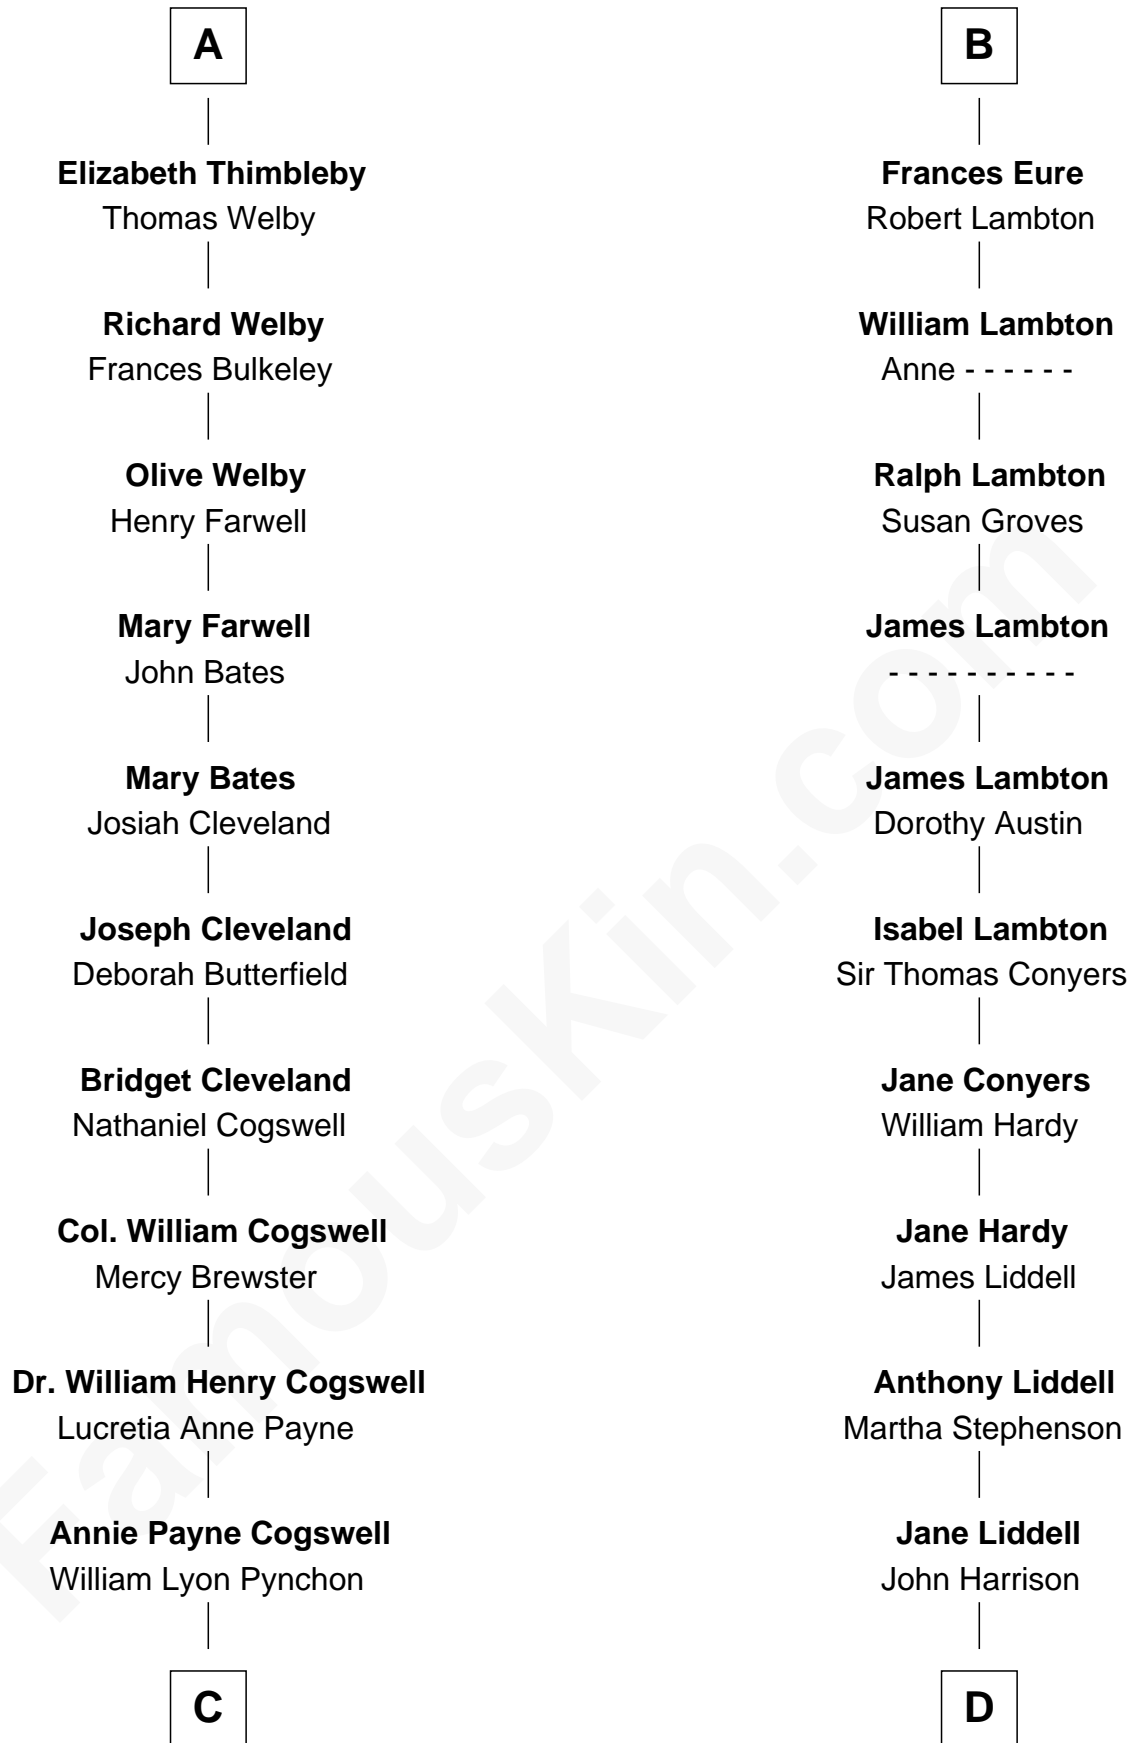

FamousKin.com
Relationship Chart of
Thomas Pynchon
American Novelist

19th cousin 2 times removed of
Catherine Middleton
Princess of Wales

C

William Henry Chichele Pynchon

Carrie Susan Moyses

Thomas Ruggles Pynchon

Catherine Frances Bennett

Thomas Pynchon

Novelist

D

John Harrison

Jane Hill

Thomas Harrison

Elizabeth Mary Temple