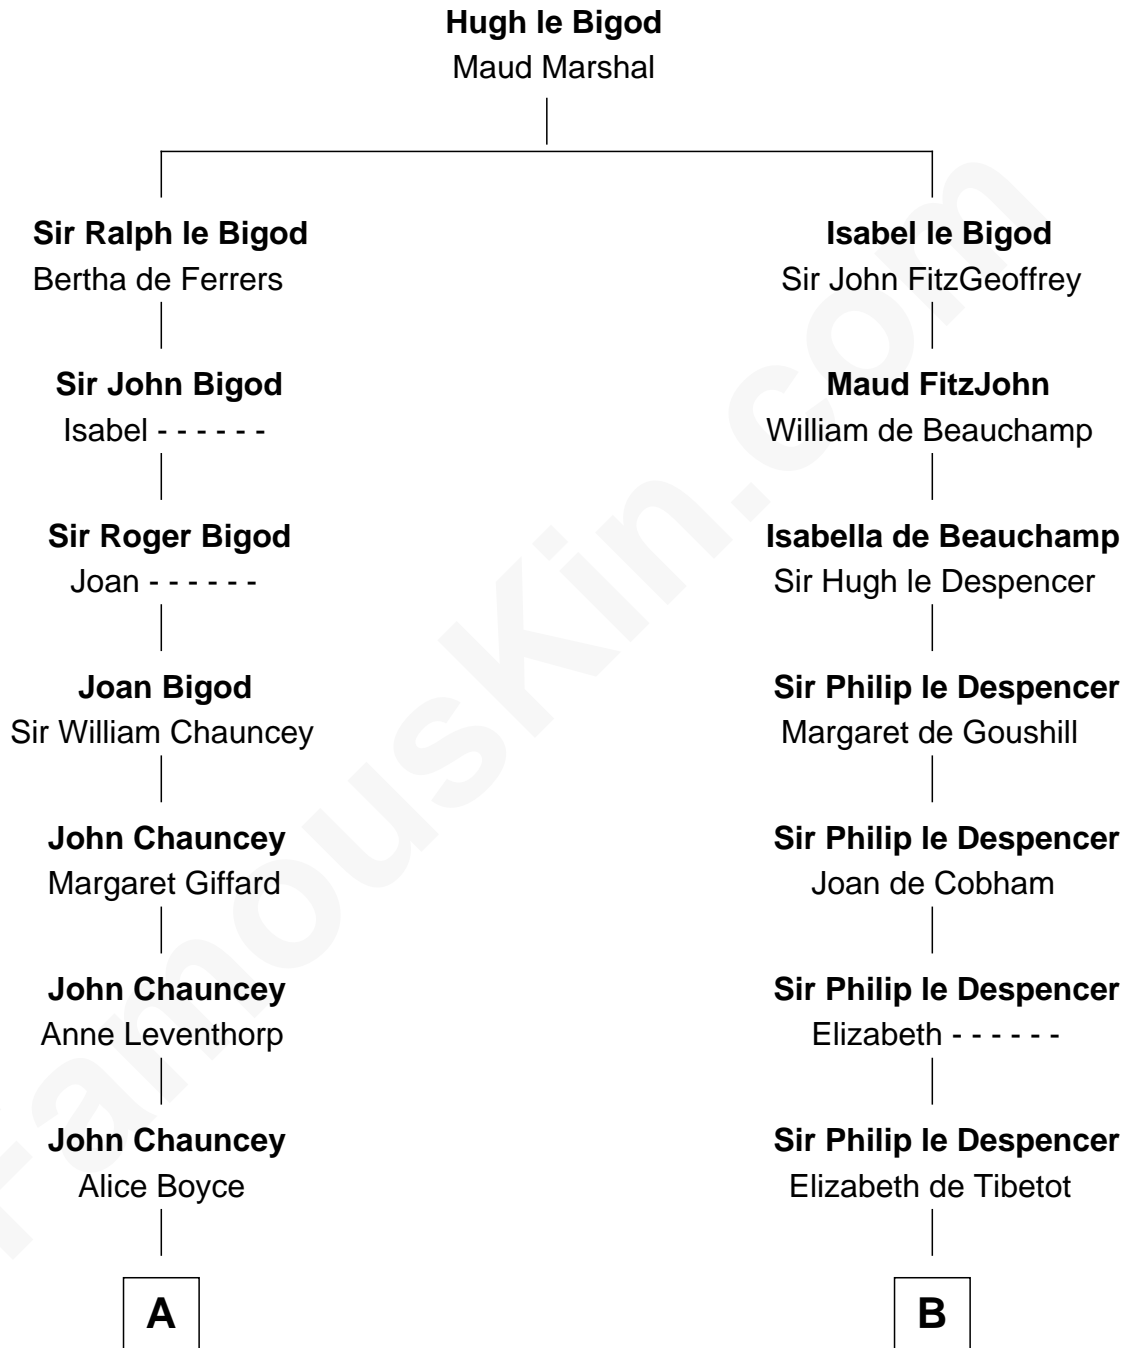

FamousKin.com
Relationship Chart of
Thomas Pynchon
American Novelist

20th cousin 1 time removed of

William Rufus Day
36th U.S. Secretary of State

C

William Lyon Pynchon

Annie Payne Cogswell

William Henry Chichele Pynchon

Carrie Susan Moyses

Thomas Ruggles Pynchon

Catherine Frances Bennett

Thomas Pynchon

Novelist

D

Ebenezer Spalding

Mary Fassett