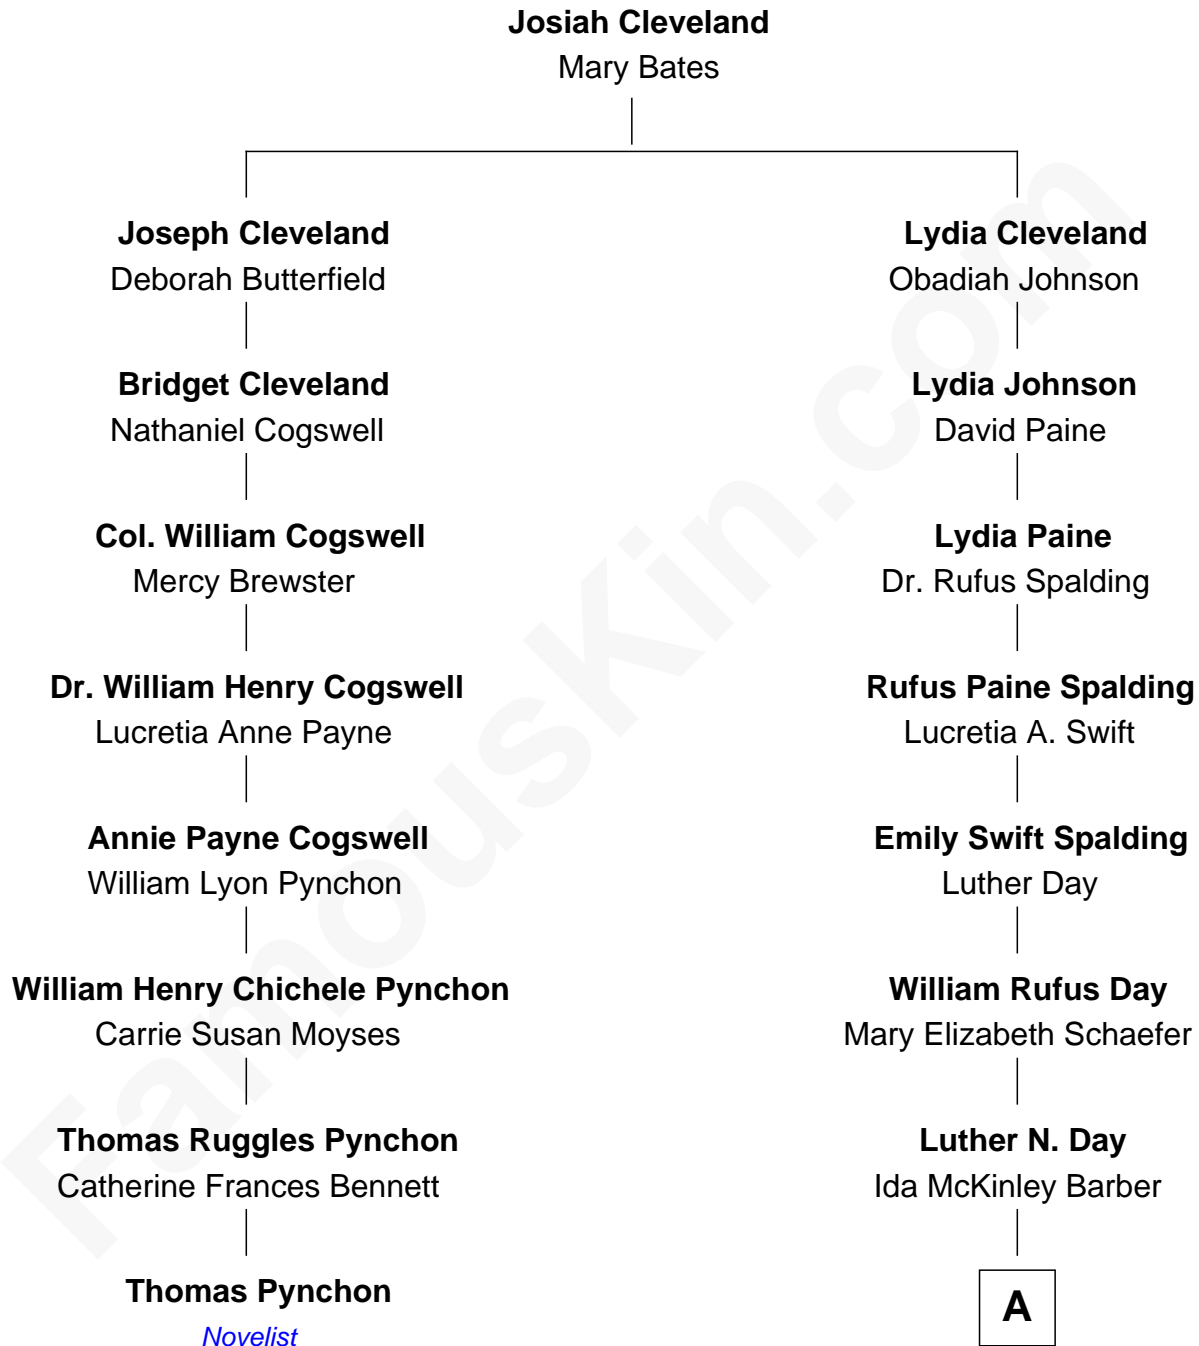

FamousKin.com
Relationship Chart of
Thomas Pynchon
American Novelist

7th cousin 2 times removed of

Anna Gunn
TV and Movie Actress

A

Ida McKinley Day
Clemens Earl Gunn

Clemens Earl Gunn
Sharon Anna Kathryn Peters