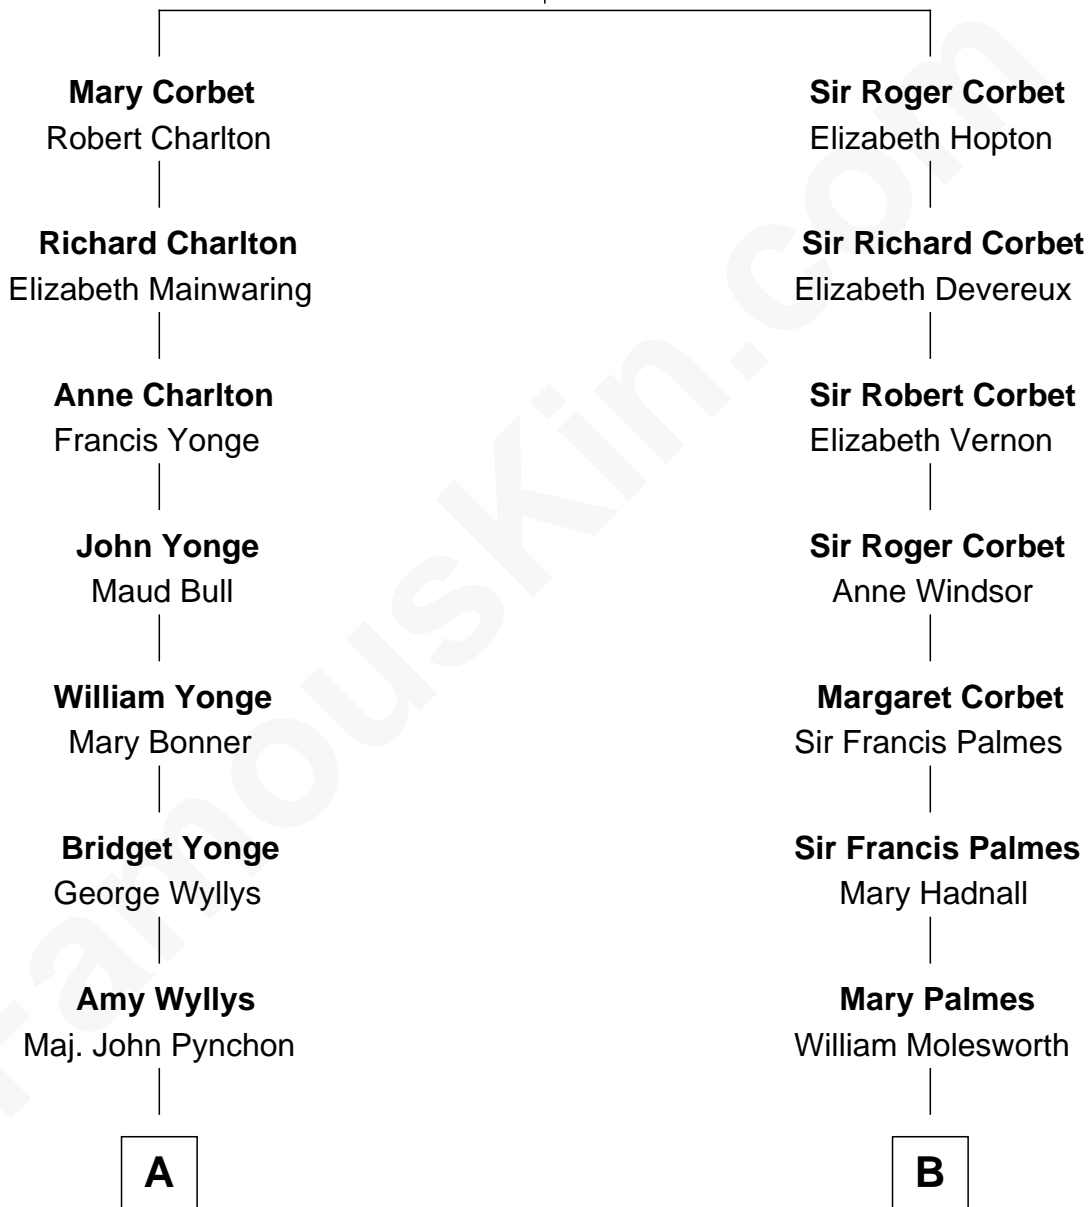

FamousKin.com
Relationship Chart of
Thomas Pynchon
American Novelist

15th cousin 3 times removed of
Prince Harry
Duke of Sussex

Sir Robert Corbet
 Margaret - - - - -

C

Princess Diana Frances Spencer
Charles III, King of the United Kingdom

Prince Harry
Duke of Sussex

FamousKin.com