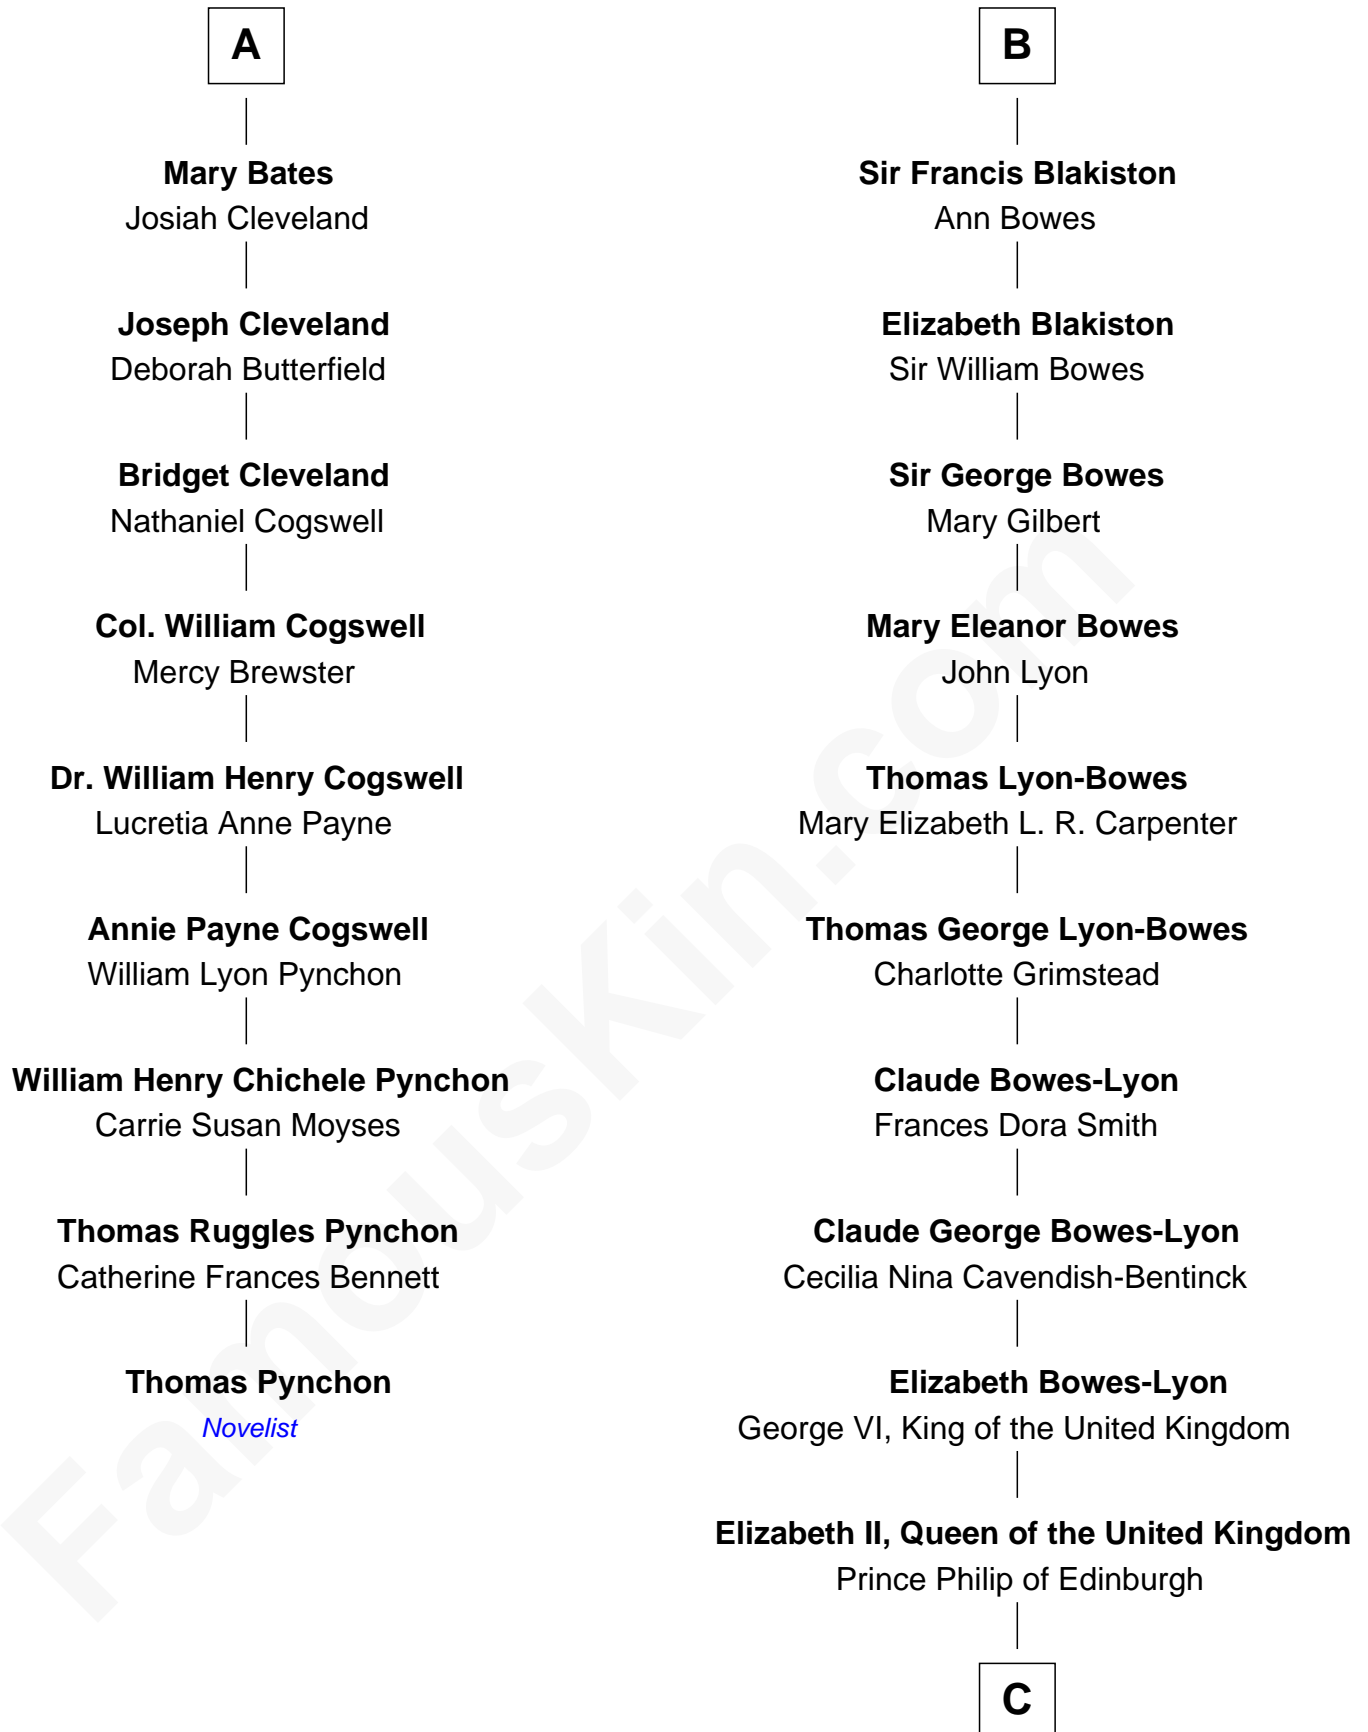

FamousKin.com
Relationship Chart of
Thomas Pynchon
American Novelist

15th cousin 3 times removed of
Prince Harry
Duke of Sussex

Sir Robert Constable
 Agnes Wentworth

C

Charles III, King of the United Kingdom

Princess Diana Frances Spencer

Prince Harry

Duke of Sussex

FamousKin.com