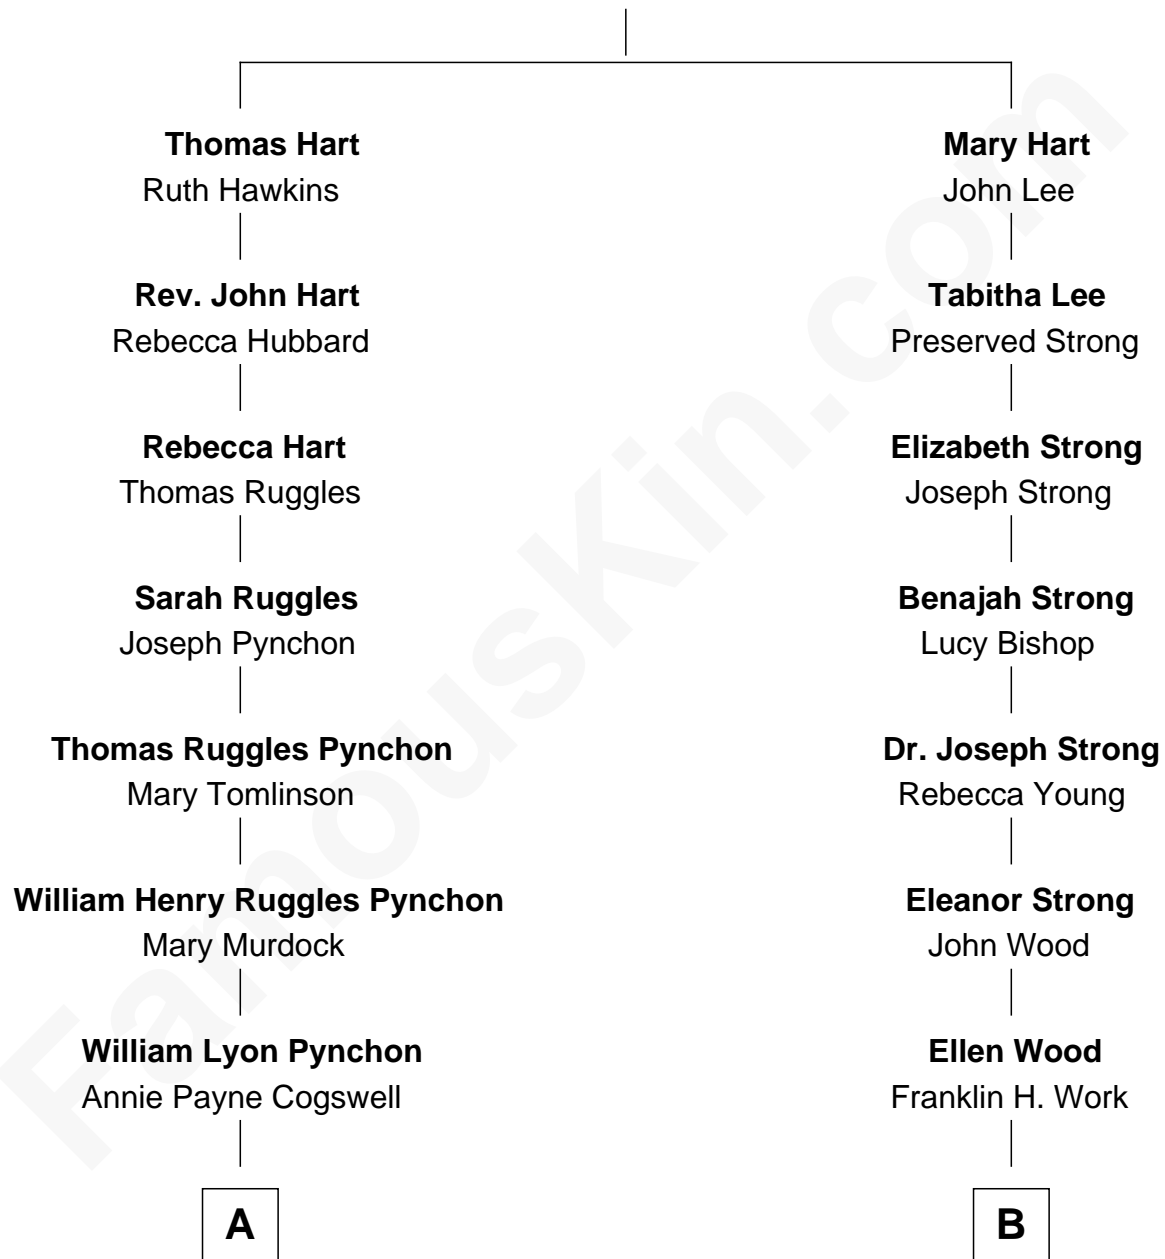

FamousKin.com

Relationship Chart of

Thomas Pynchon

American Novelist

9th cousin 2 times removed of

Prince Harry
Duke of Sussex

Stephen Hart

A

William Henry Chichele Pynchon

Carrie Susan Moyses

Thomas Ruggles Pynchon

Catherine Frances Bennett

Thomas Pynchon

Novelist

B

Frances Eleanor Work

James Boothby Burke Roche

Edmund Maurice Burke Roche

Ruth Sylvia Gill

Frances Ruth Burke Roche

Edward John Spencer

Princess Diana Frances Spencer

Charles III, King of the United Kingdom

Prince Harry