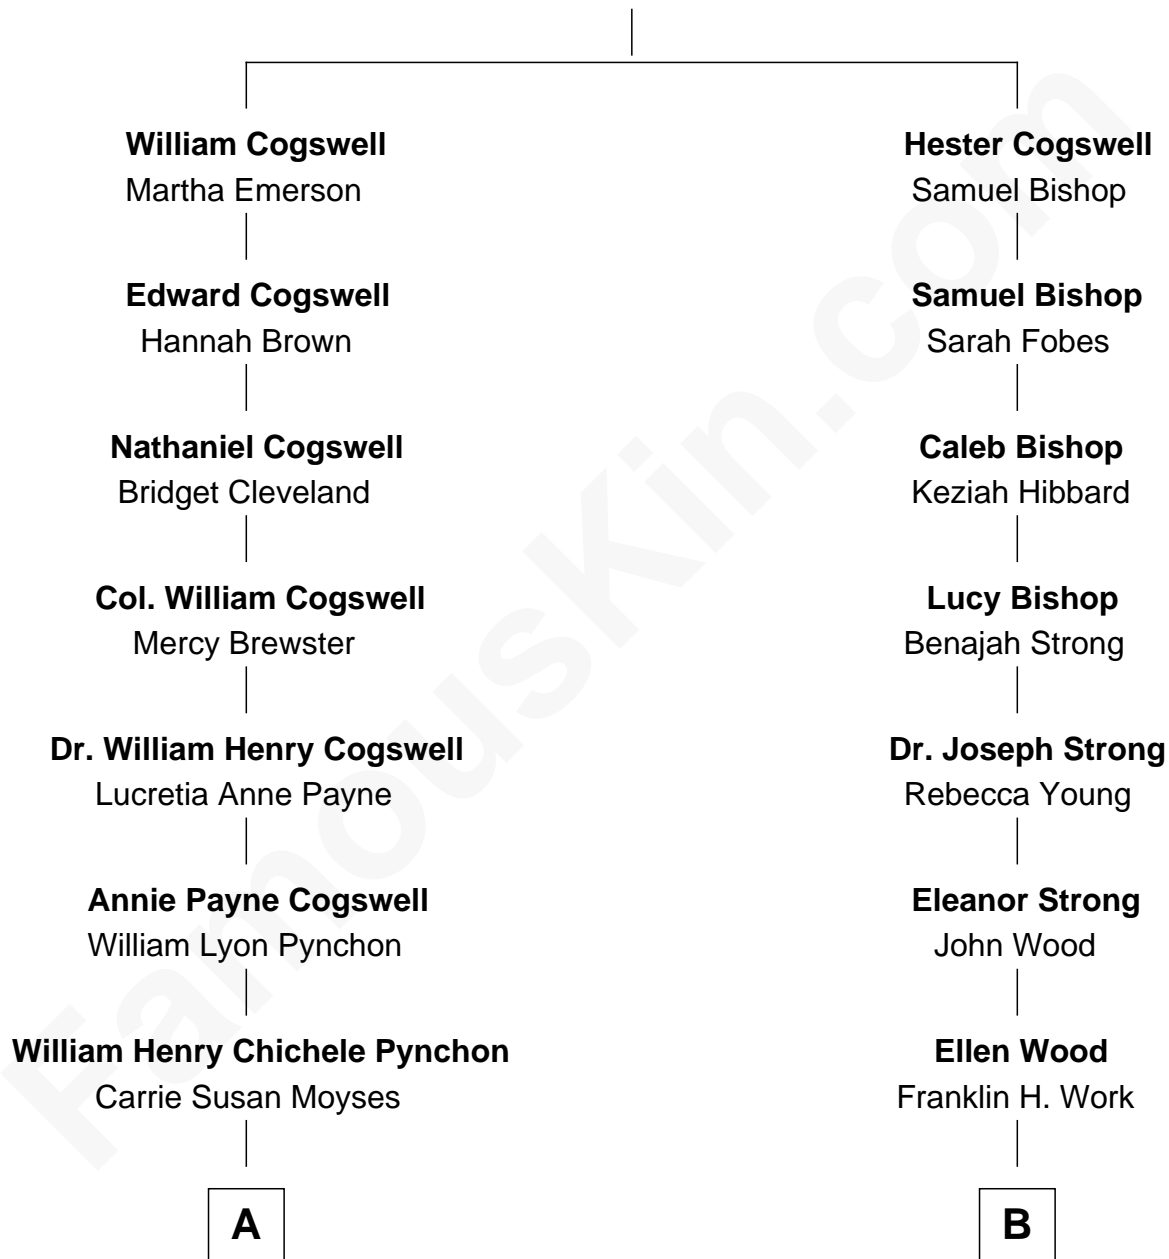

## Relationship Chart of

### Thomas Pynchon

American Novelist

8th cousin 3 times removed of

**Prince Harry**  
Duke of Sussex

**William Cogswell**  
Susanna Hawkes

**A**

**Thomas Ruggles Pynchon**  
Catherine Frances Bennett

**Thomas Pynchon**  
*Novelist*

**B**

**Frances Eleanor Work**  
James Boothby Burke Roche

**Edmund Maurice Burke Roche**  
Ruth Sylvia Gill

**Frances Ruth Burke Roche**  
Edward John Spencer

**Princess Diana Frances Spencer**  
Charles III, King of the United Kingdom