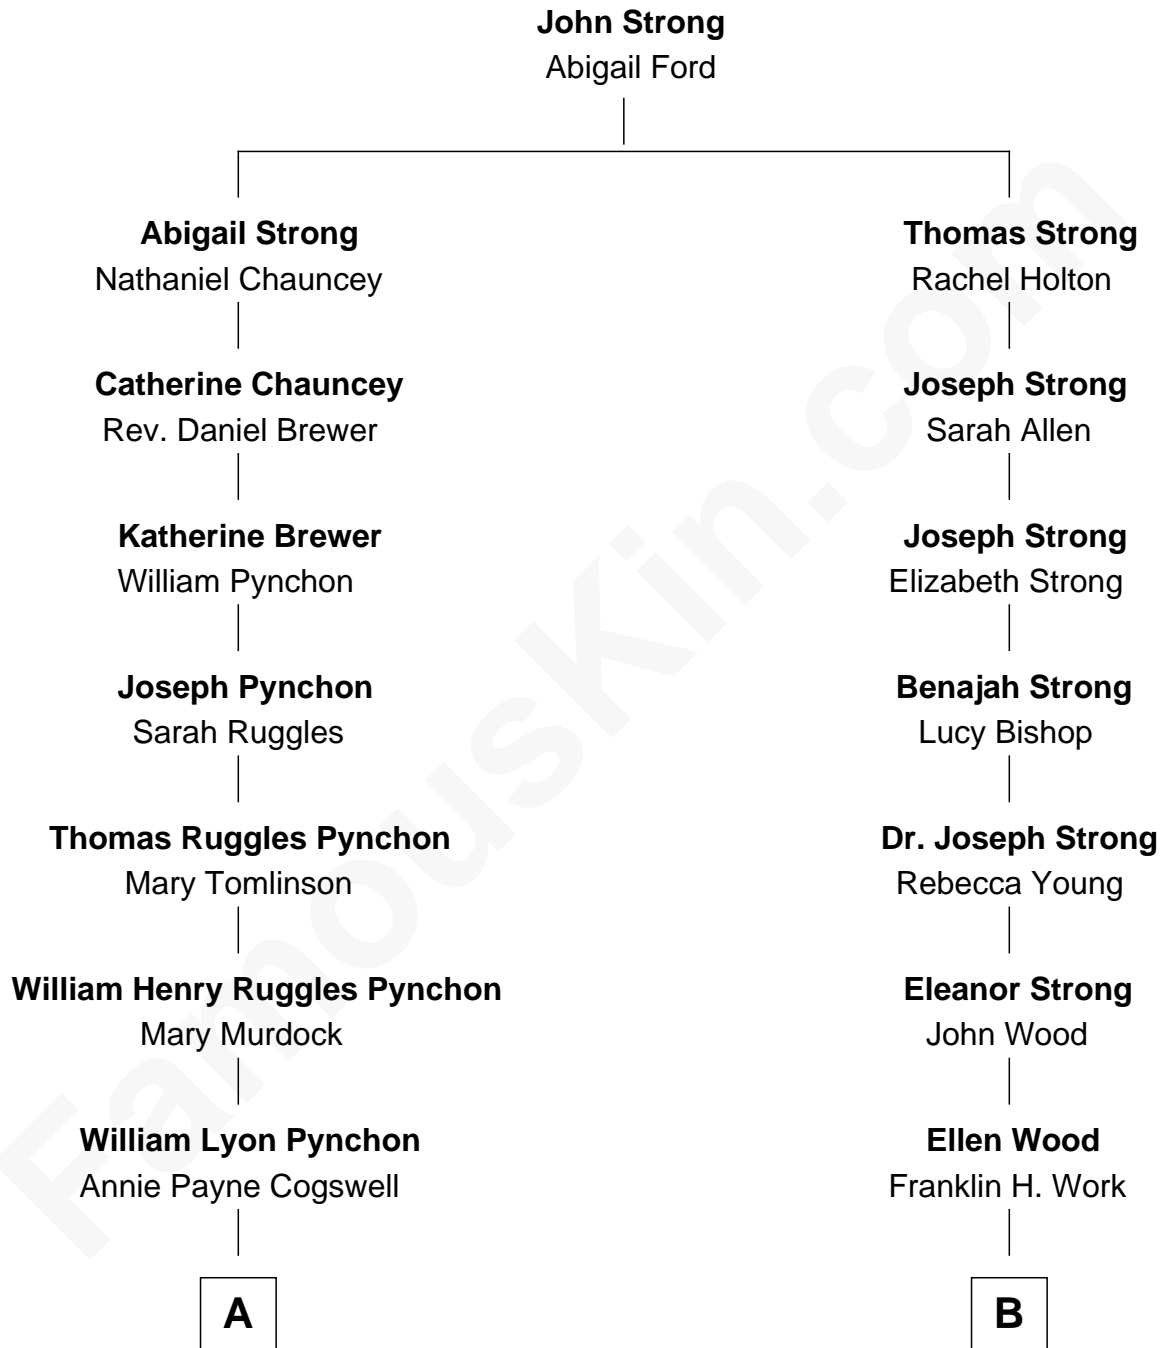

**FamousKin.com**  
**Relationship Chart of**  
**Thomas Pynchon**  
*American Novelist*

**9th cousin 2 times removed of**  
**Prince Harry**  
*Duke of Sussex*

**A**

**William Henry Chichele Pynchon**

Carrie Susan Moyses

**Thomas Ruggles Pynchon**

Catherine Frances Bennett

**Thomas Pynchon**

*Novelist*

**B**

**Frances Eleanor Work**

James Boothby Burke Roche

**Edmund Maurice Burke Roche**

Ruth Sylvia Gill

**Frances Ruth Burke Roche**

Edward John Spencer

**Princess Diana Frances Spencer**

Charles III, King of the United Kingdom

**Prince Harry**

*Duke of Sussex*

FamousKin.com