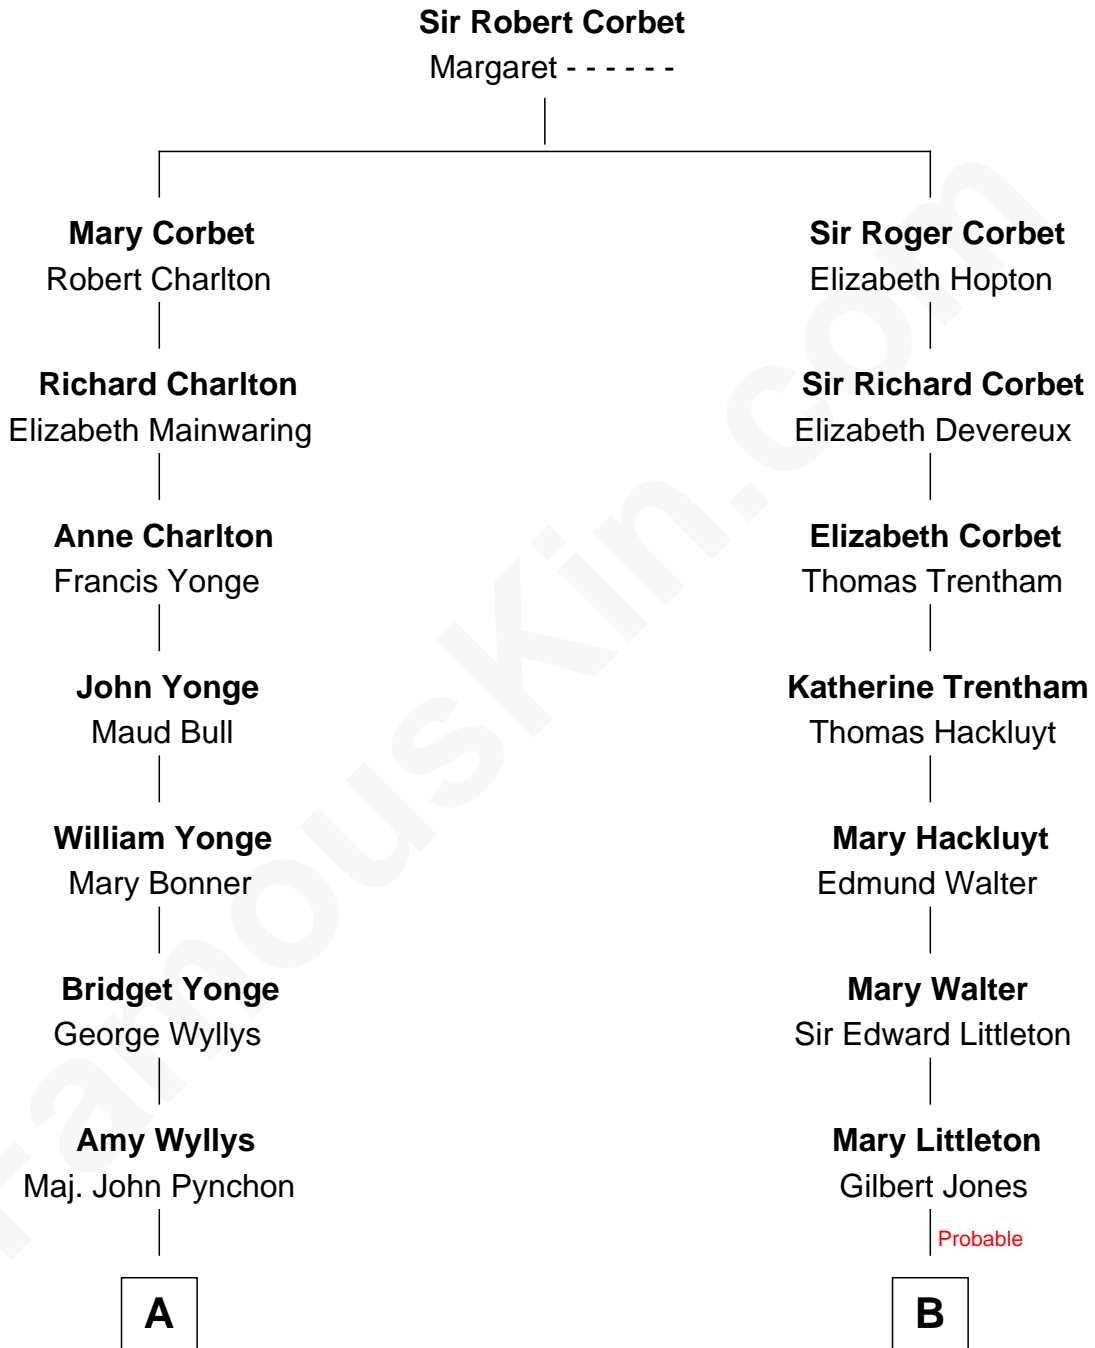

FamousKin.com
Relationship Chart of
Thomas Pynchon
American Novelist

15th cousin 3 times removed of
Mary Chapin Carpenter
Singer and Songwriter

C

Chapin Carpenter
Mary Bowie Robertson

Mary Chapin Carpenter
Singer and Songwriter

FamousKin.com