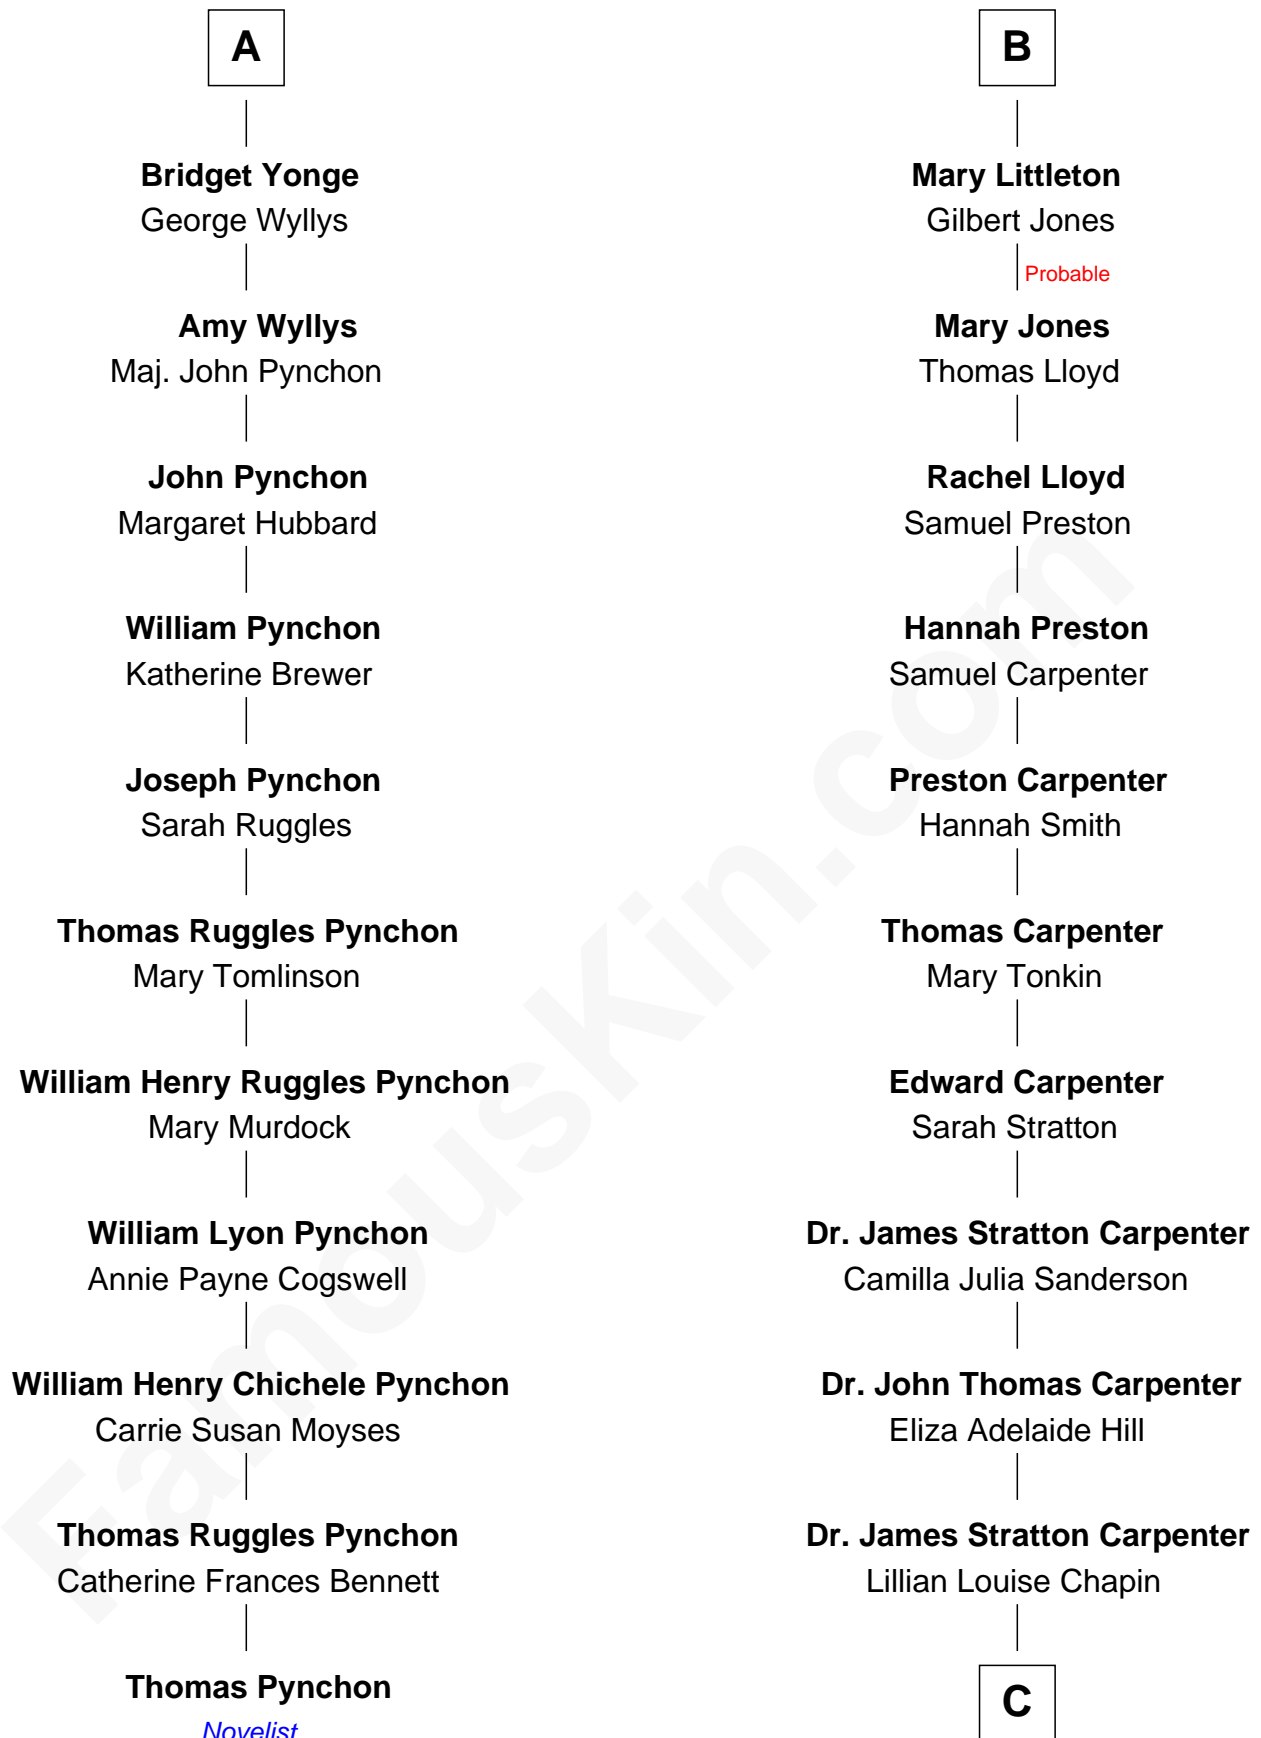

FamousKin.com
Relationship Chart of
Thomas Pynchon
American Novelist

17th cousin 2 times removed of
Mary Chapin Carpenter
Singer and Songwriter

C

Chapin Carpenter

Ruth Smythe

Chapin Carpenter

Mary Bowie Robertson

Mary Chapin Carpenter

Singer and Songwriter

FamousKin.com