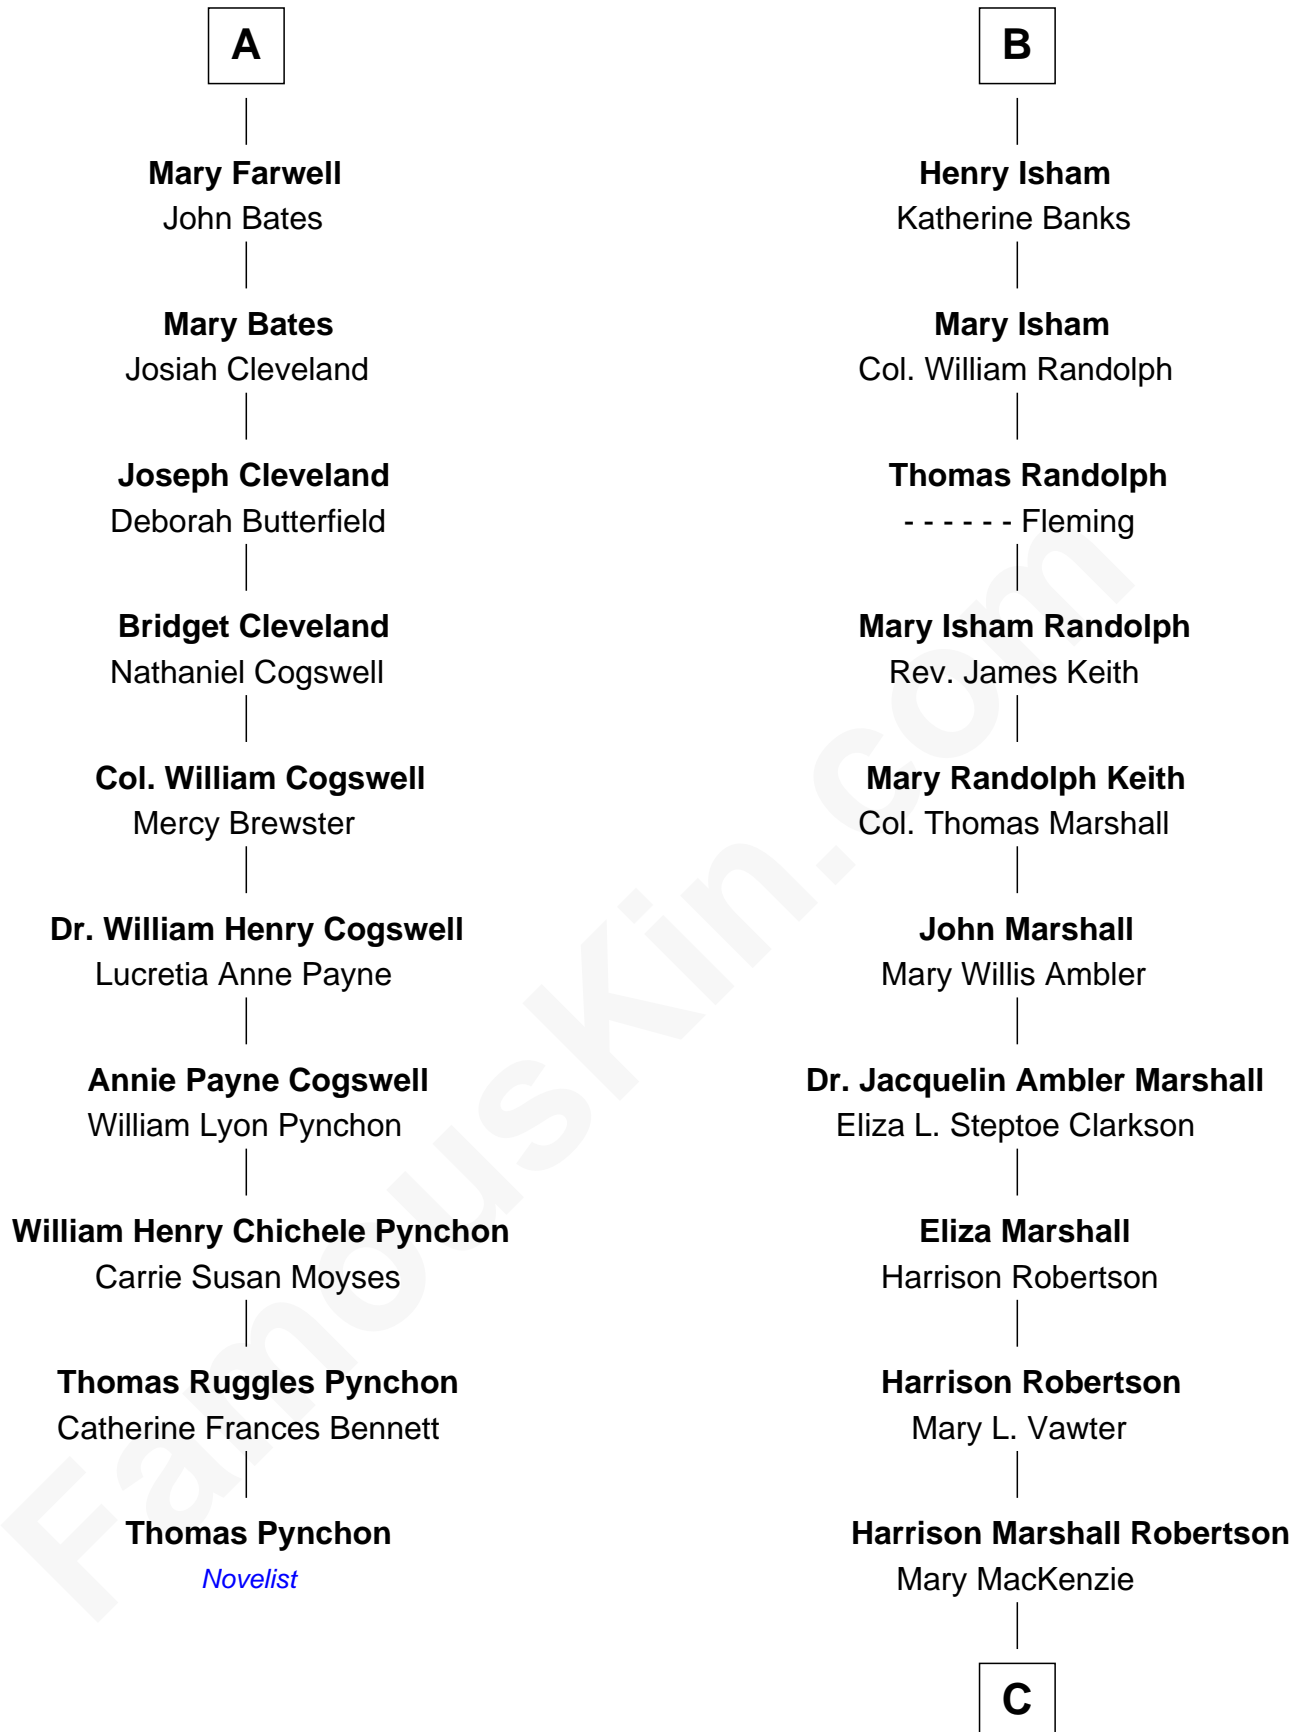

**FamousKin.com**  
**Relationship Chart of**  
**Thomas Pynchon**  
*American Novelist*

**16th cousin 2 times removed of**  
**Mary Chapin Carpenter**  
*Singer and Songwriter*

**Sir Roger Wentworth**  
 Margery Despencer

**C**

**Mary Bowie Robertson**  
Chapin Carpenter

**Mary Chapin Carpenter**  
*Singer and Songwriter*

FamousKin.com