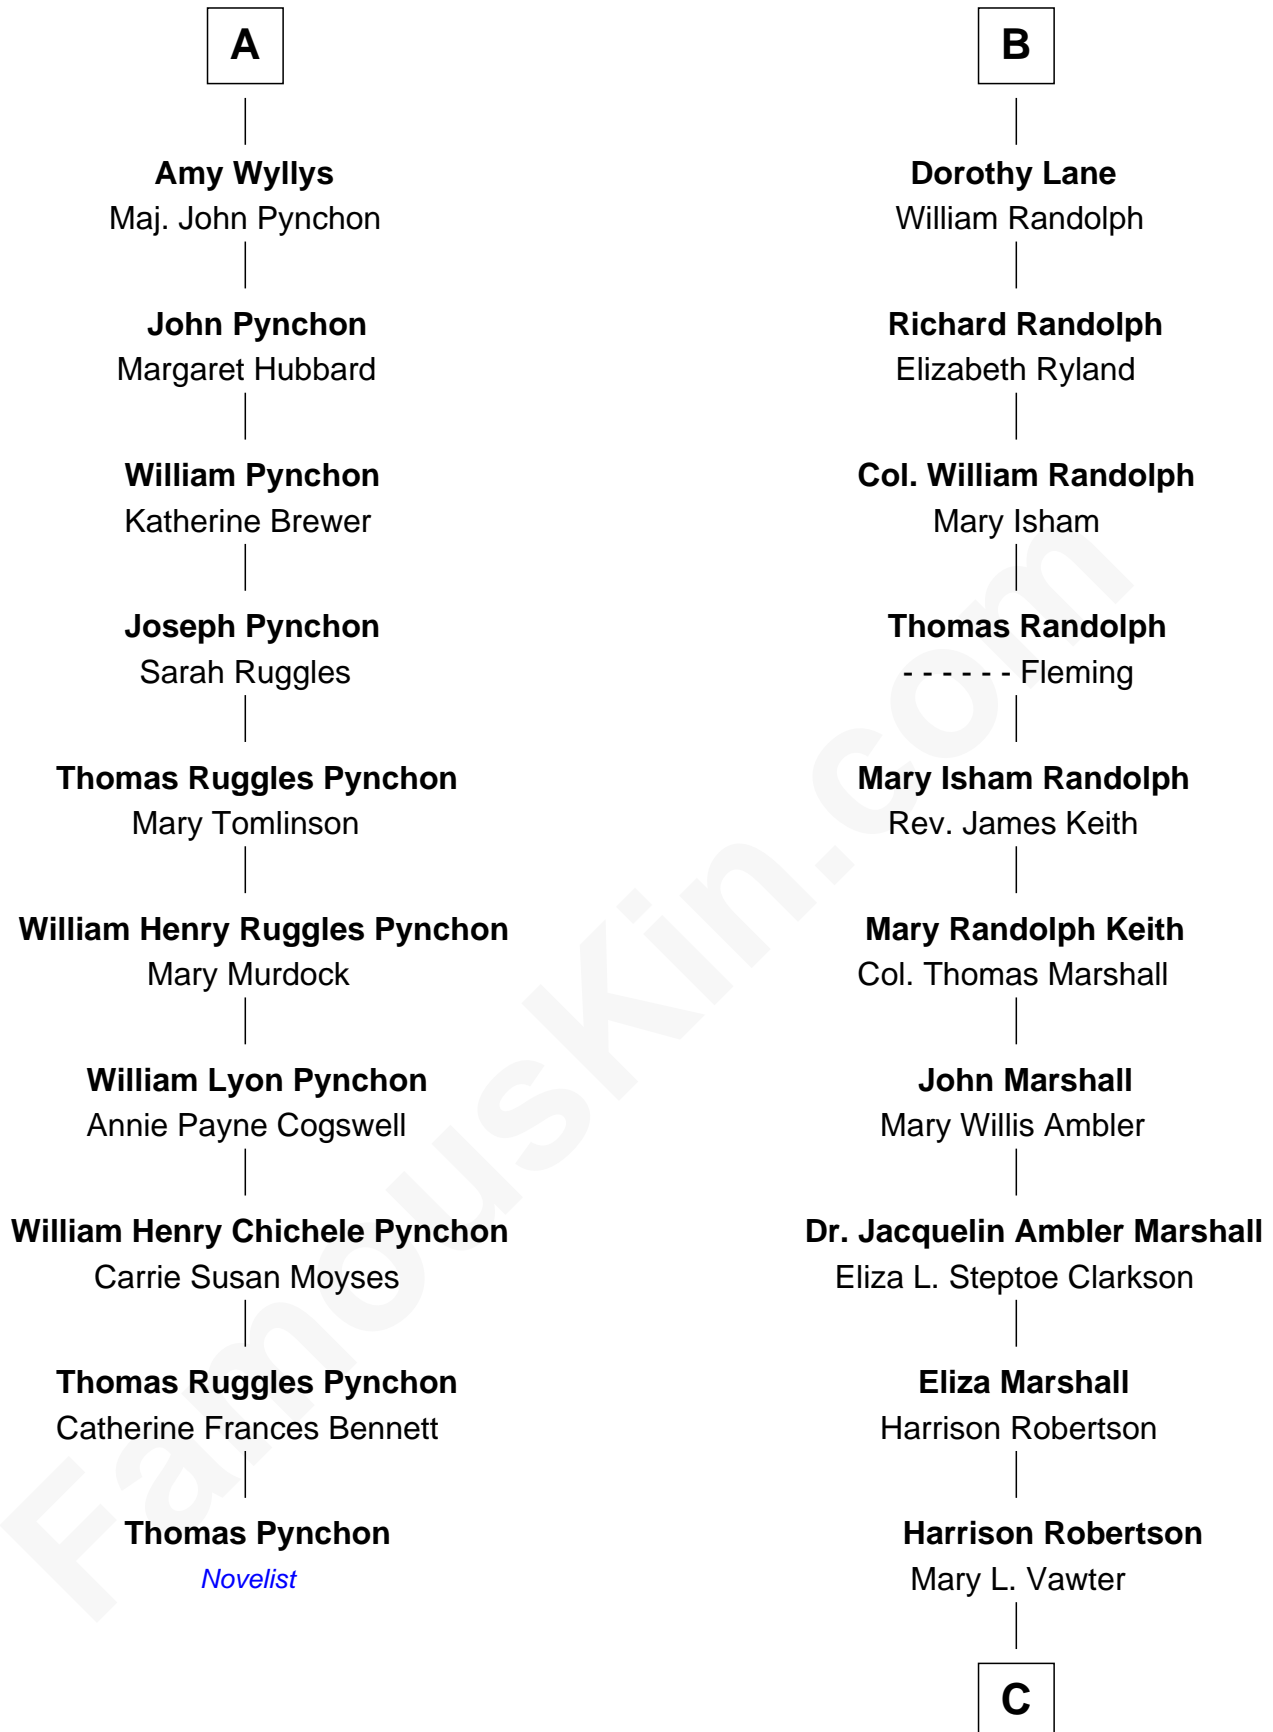

FamousKin.com
Relationship Chart of
Thomas Pynchon
American Novelist

16th cousin 3 times removed of
Mary Chapin Carpenter
Singer and Songwriter

C

Harrison Marshall Robertson

Mary MacKenzie

Mary Bowie Robertson