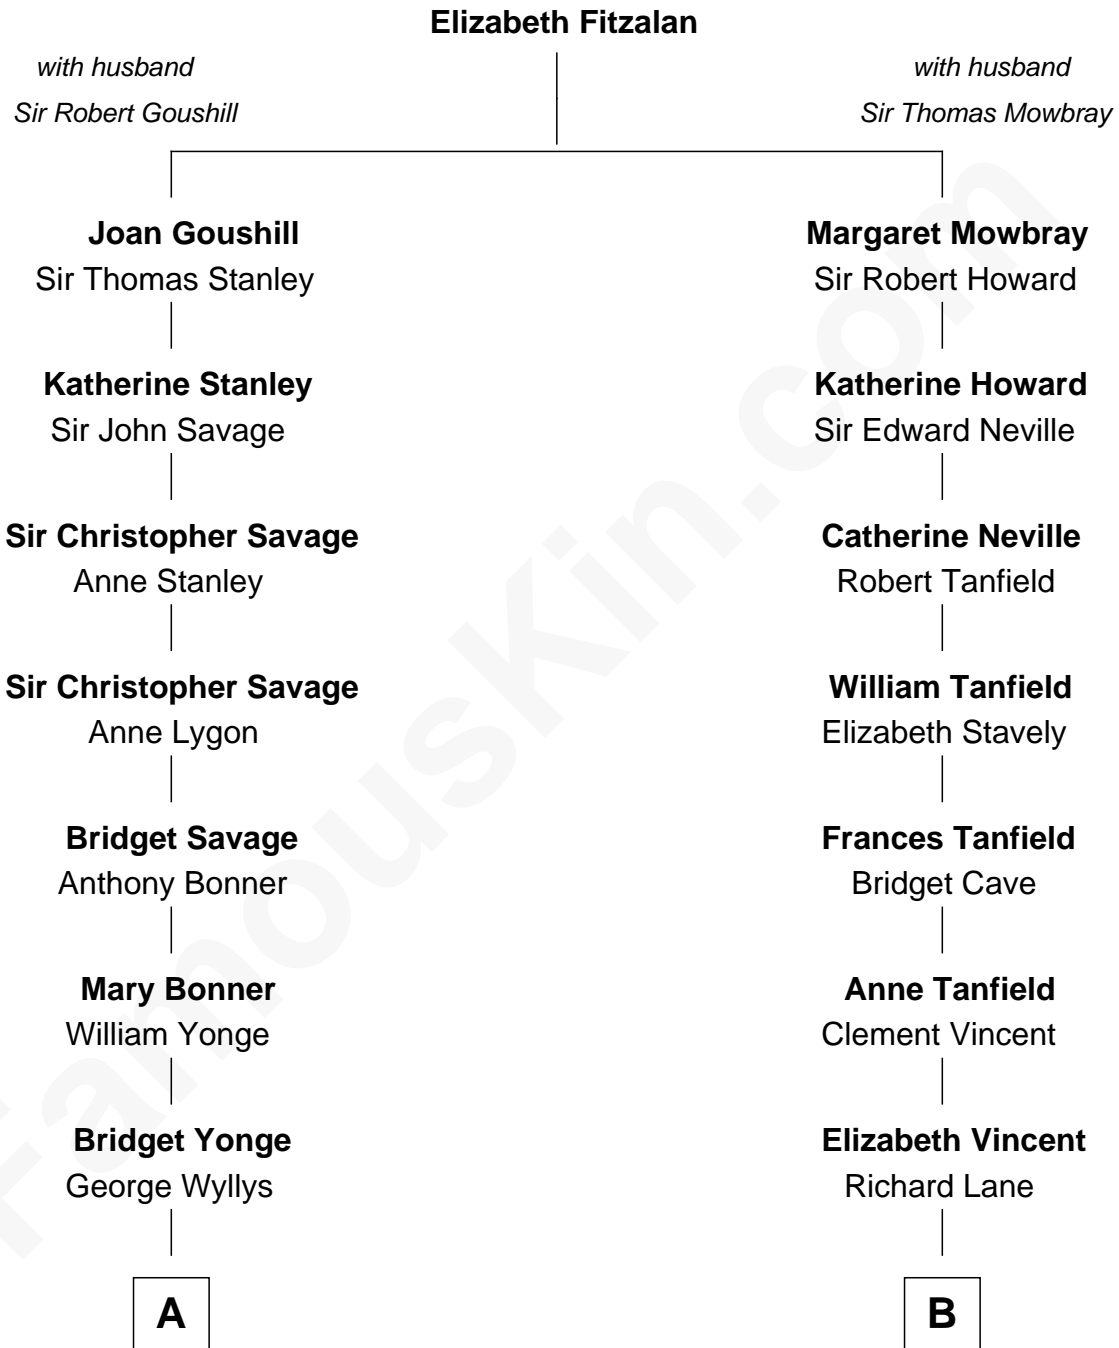

FamousKin.com
Relationship Chart of
Thomas Pynchon
American Novelist

16th cousin 3 times removed of
Mary Chapin Carpenter
Singer and Songwriter

C

Harrison Marshall Robertson

Mary MacKenzie

Mary Bowie Robertson