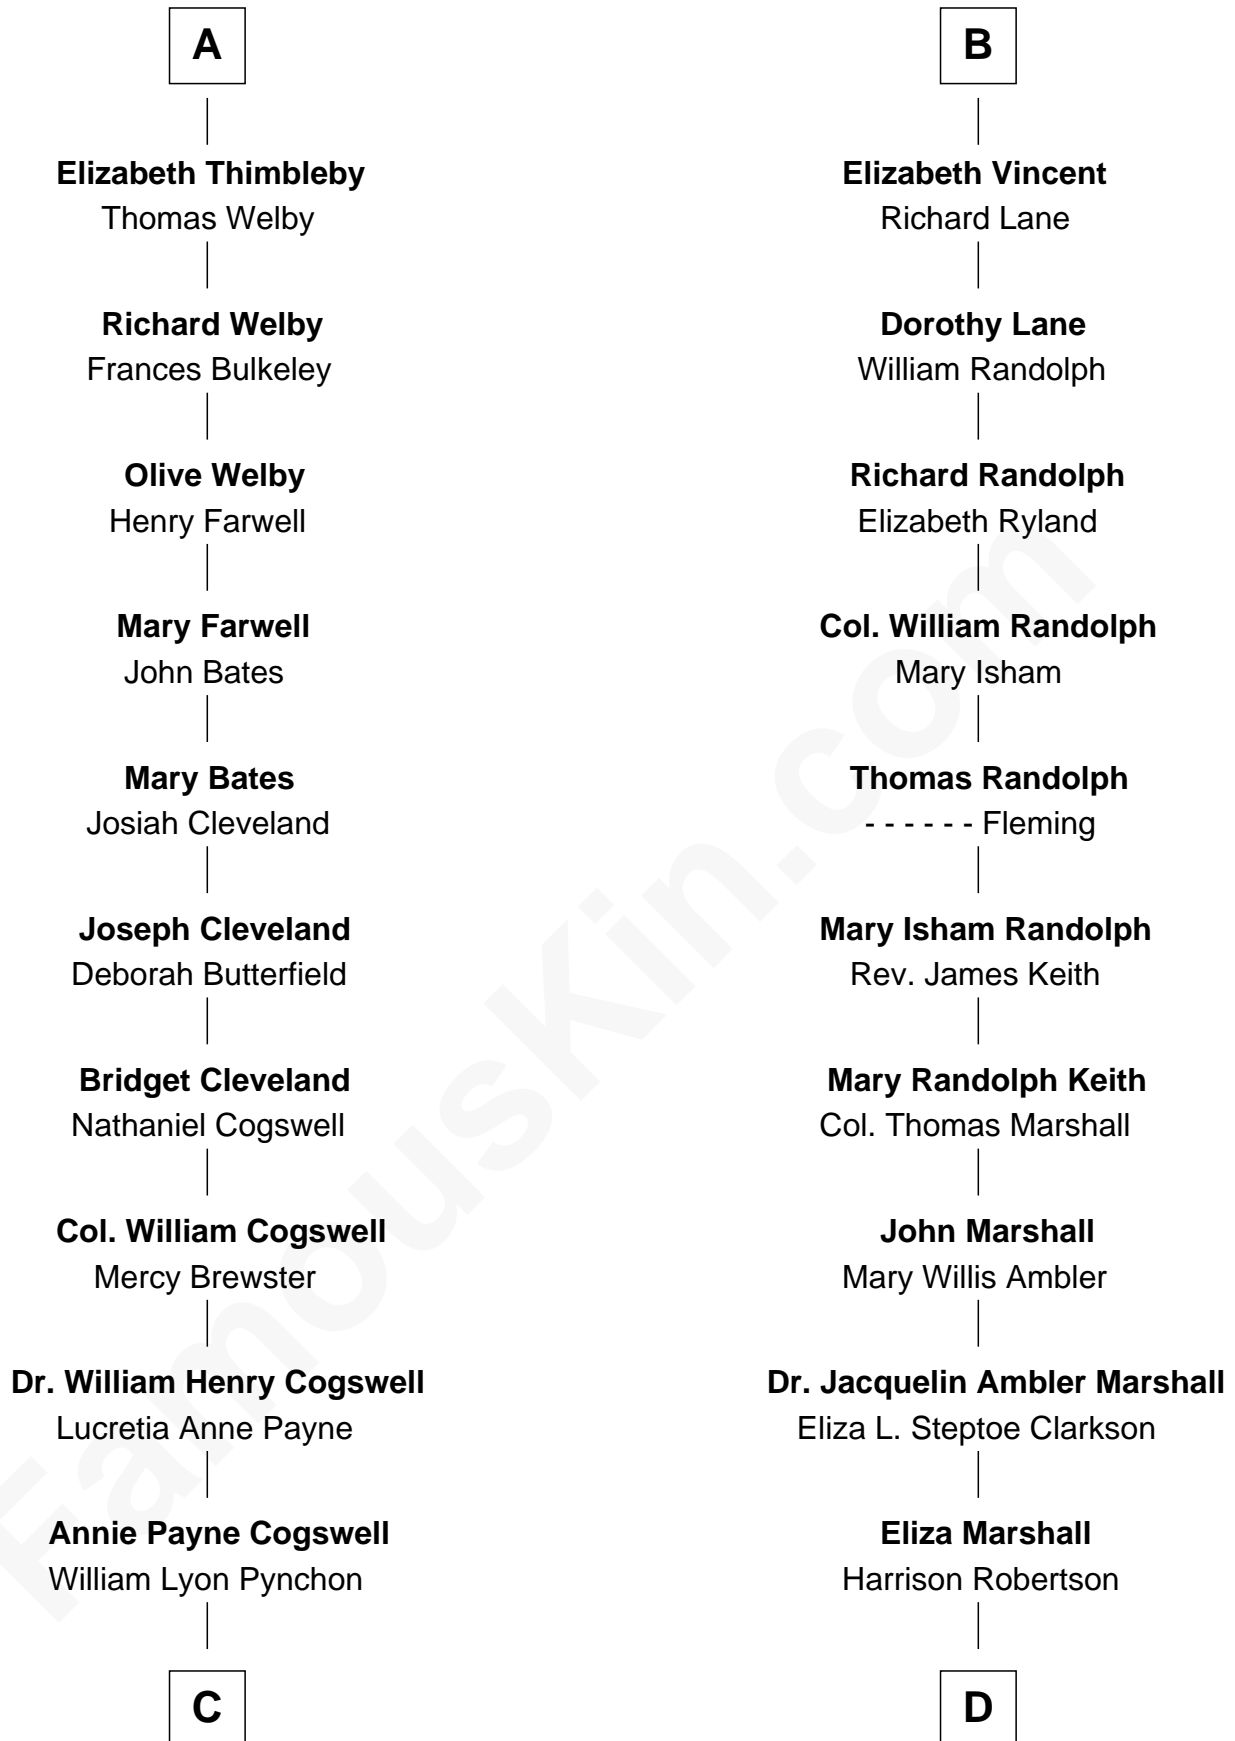

FamousKin.com
Relationship Chart of
Thomas Pynchon
American Novelist

19th cousin 1 time removed of
Mary Chapin Carpenter
Singer and Songwriter

C

William Henry Chichele Pynchon

Carrie Susan Moyses

Thomas Ruggles Pynchon

Catherine Frances Bennett

Thomas Pynchon

Novelist

D

Harrison Robertson

Mary L. Vawter

Harrison Marshall Robertson

Mary MacKenzie