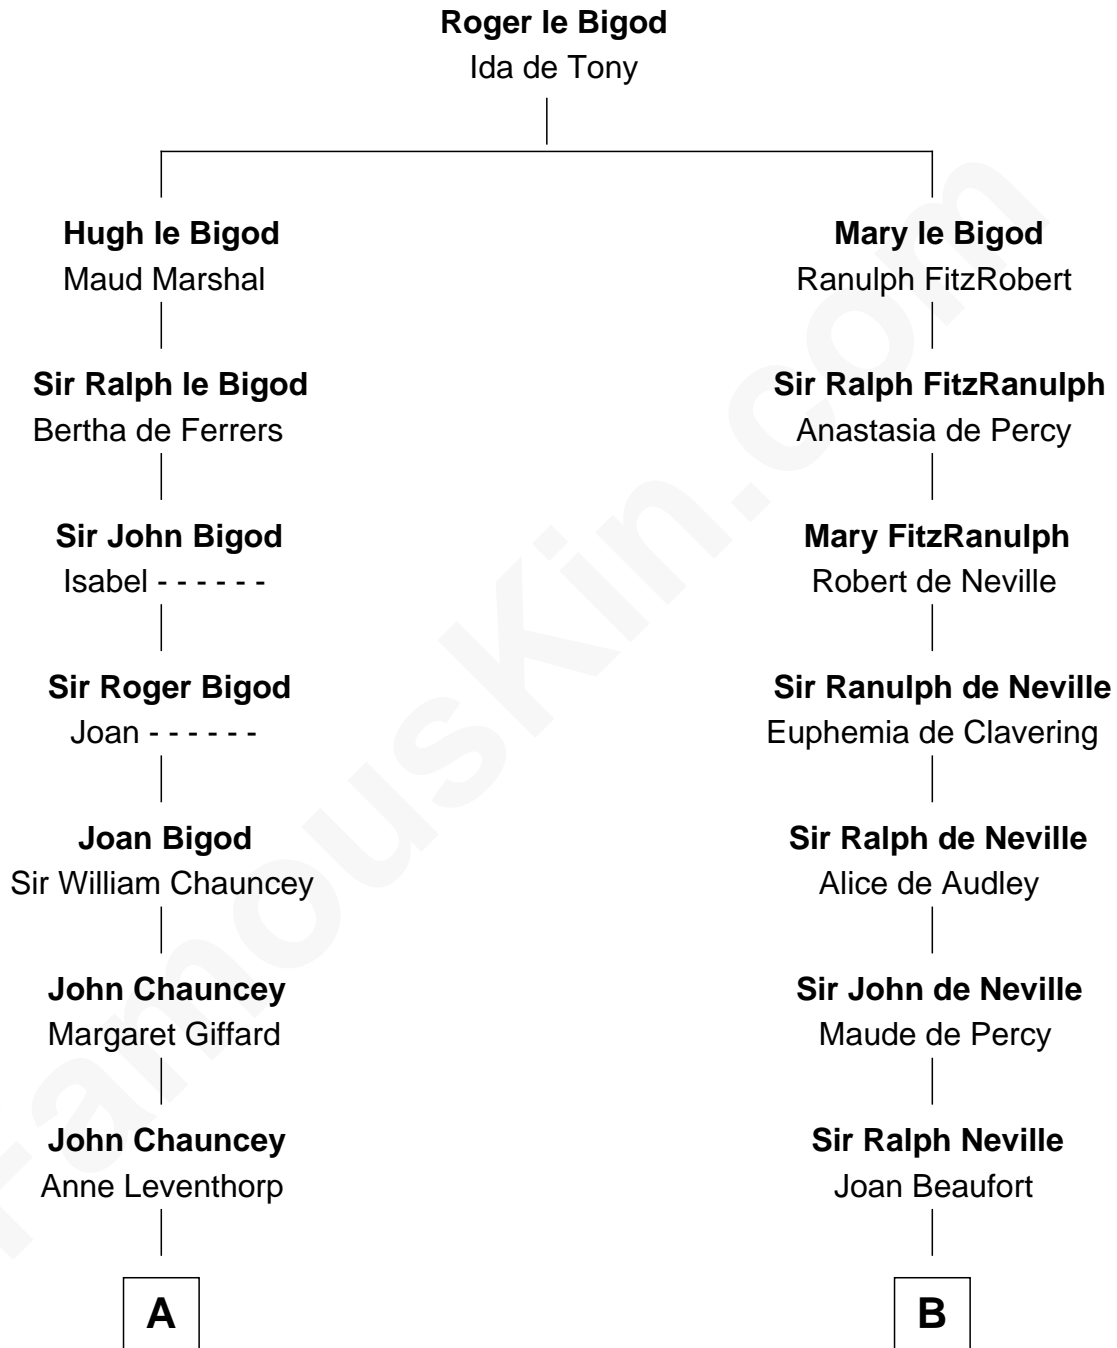

**FamousKin.com**  
**Relationship Chart of**  
**Thomas Pynchon**  
*American Novelist*

19th cousin 2 times removed of

**John Marshall**

*4th Chief Justice of the U.S. Supreme Court*

**C**

**William Henry Ruggles Pynchon**

Mary Murdock

**William Lyon Pynchon**

Annie Payne Cogswell

**William Henry Chichele Pynchon**

Carrie Susan Moyses

**Thomas Ruggles Pynchon**

Catherine Frances Bennett

**Thomas Pynchon**

*Novelist*

**D**

**Mary Isham Randolph**

Rev. James Keith

**Mary Randolph Keith**

Col. Thomas Marshall

**John Marshall**

*U.S. Supreme Court Chief Justice*