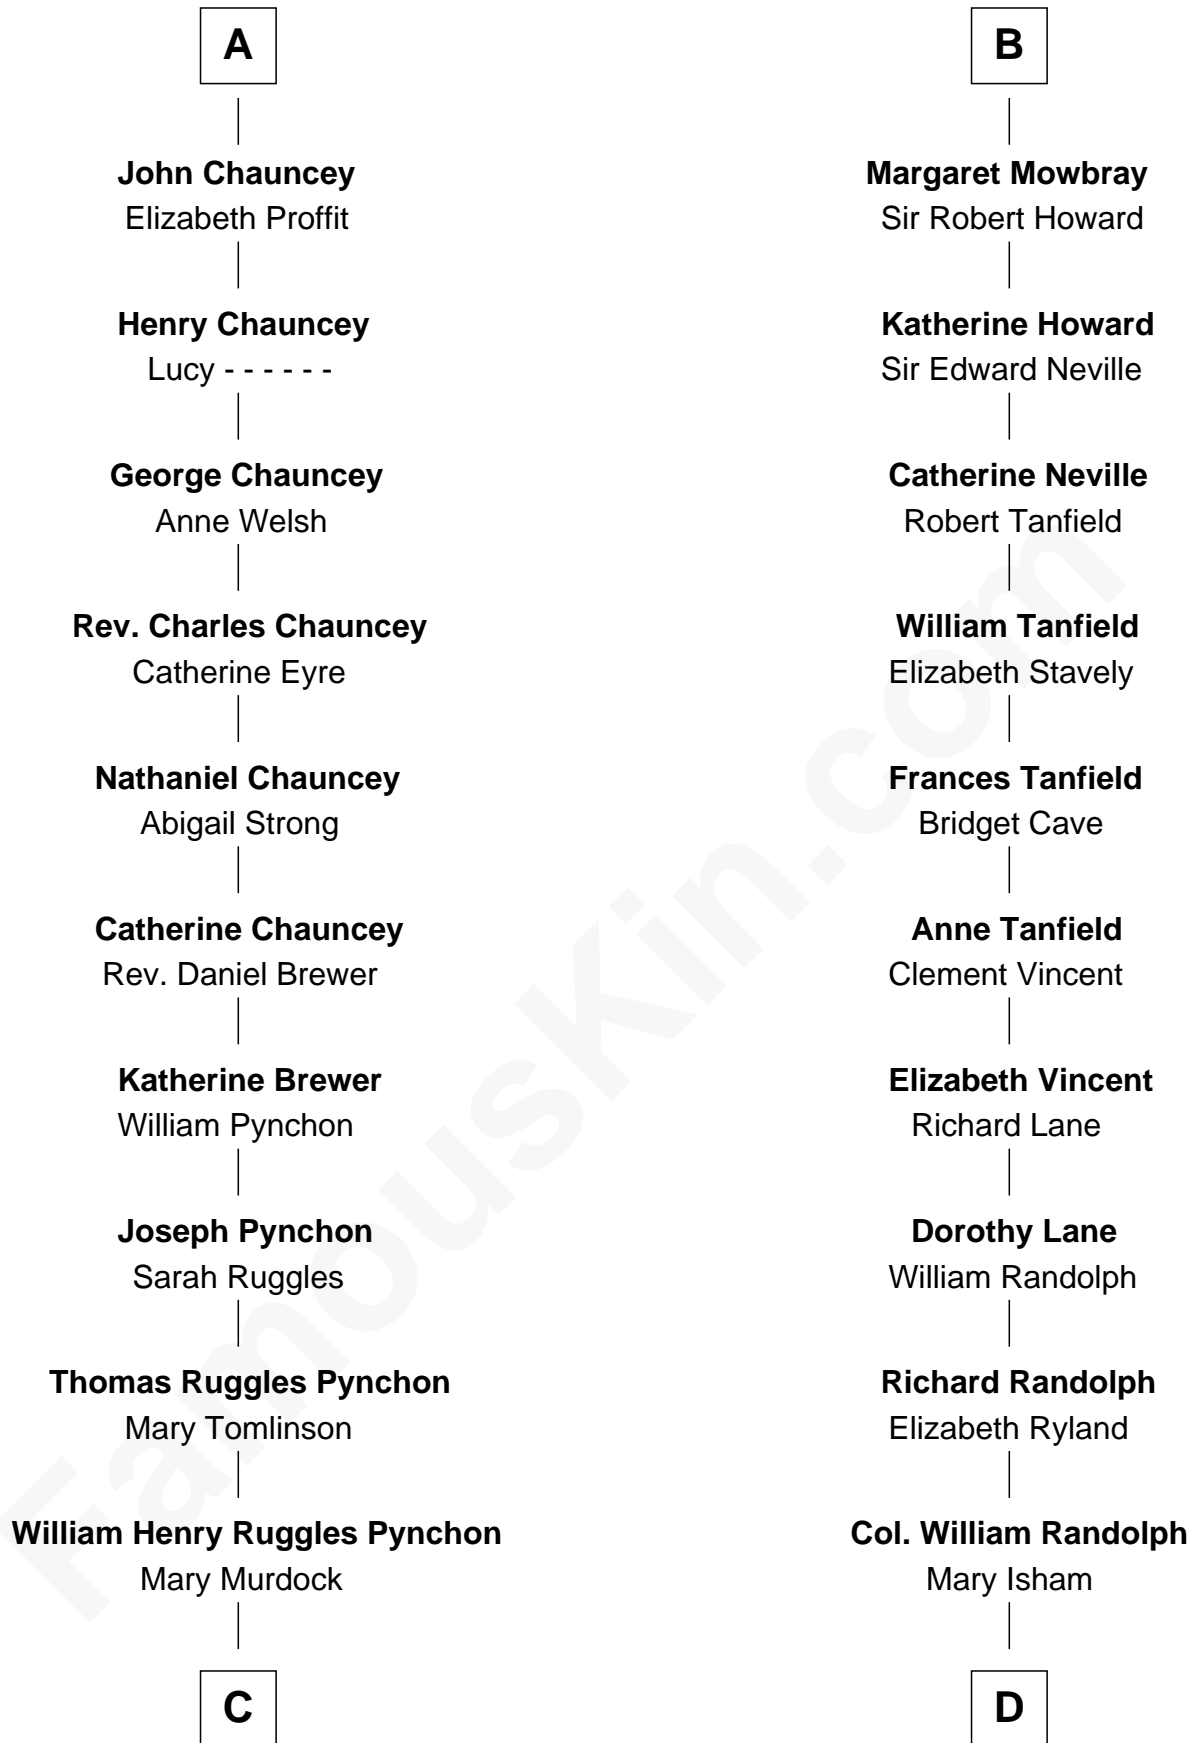

# FamousKin.com Relationship Chart of

**Thomas Pynchon**

*American Novelist*

20th cousin of

**John Marshall**

*4th Chief Justice of the U.S. Supreme Court*

**C**

**William Lyon Pynchon**  
Annie Payne Cogswell

**William Henry Chichele Pynchon**  
Carrie Susan Moyses

**Thomas Ruggles Pynchon**  
Catherine Frances Bennett

**Thomas Pynchon**  
*Novelist*

**D**

**Thomas Randolph**  
----- Fleming

**Mary Isham Randolph**  
Rev. James Keith