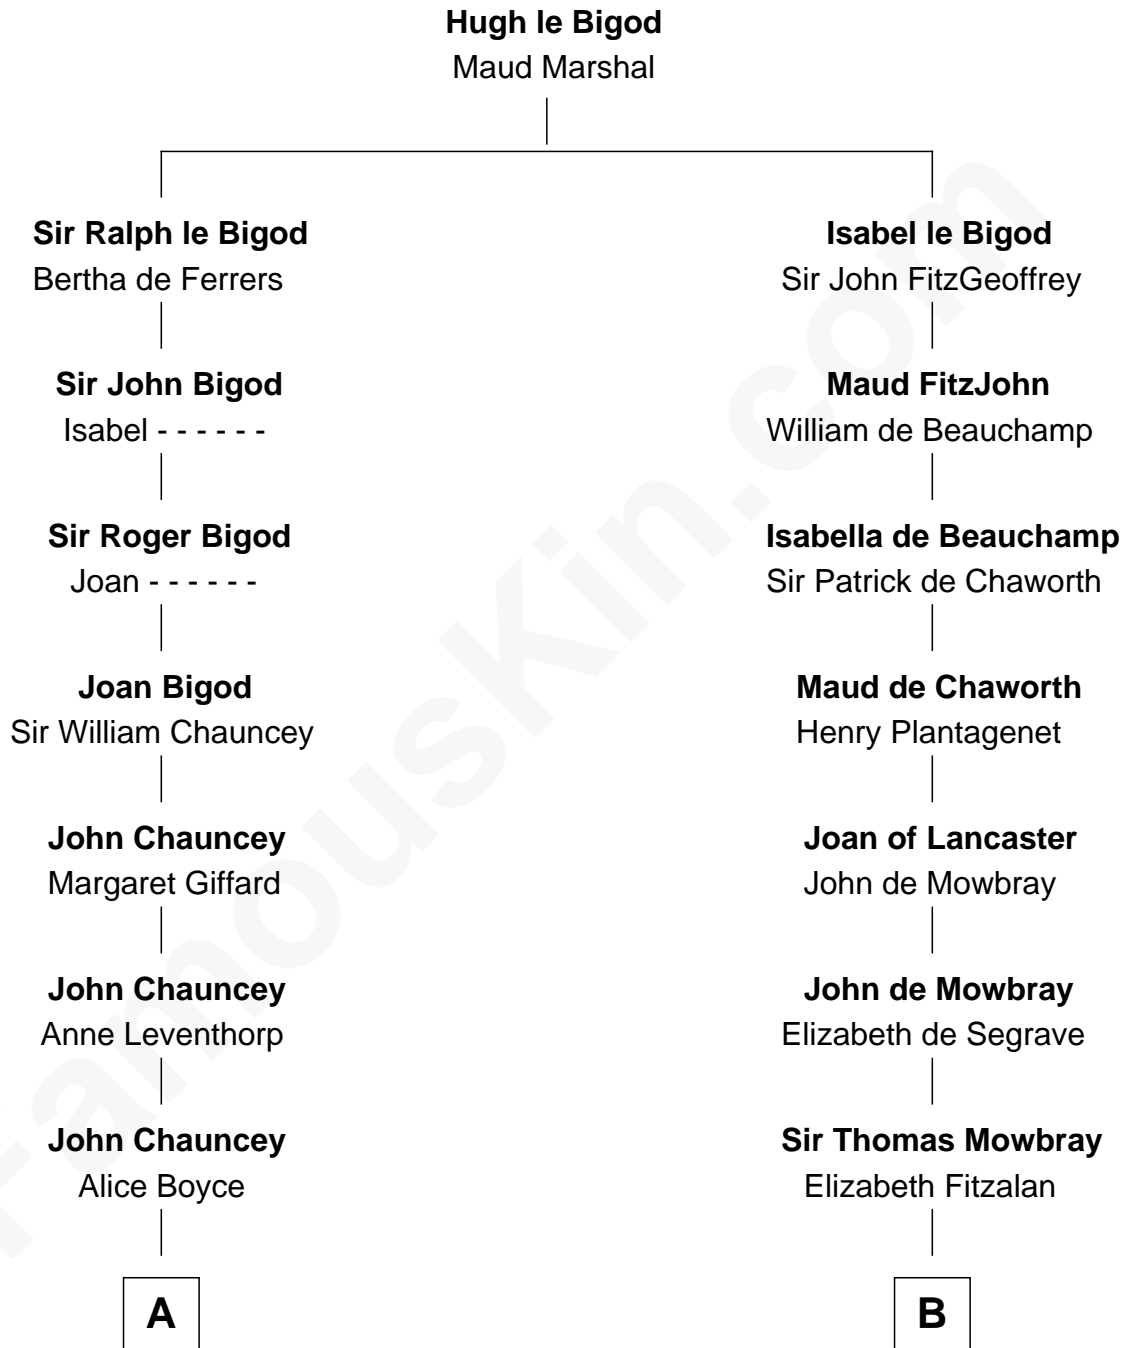

# FamousKin.com Relationship Chart of

**Thomas Pynchon**

*American Novelist*

20th cousin of

**John Marshall**

*4th Chief Justice of the U.S. Supreme Court*

**C**

**William Lyon Pynchon**  
Annie Payne Cogswell

**William Henry Chichele Pynchon**  
Carrie Susan Moyses

**Thomas Ruggles Pynchon**  
Catherine Frances Bennett

**Thomas Pynchon**  
*Novelist*

**D**

**Thomas Randolph**  
----- Fleming

**Mary Isham Randolph**  
Rev. James Keith

**Mary Randolph Keith**  
Col. Thomas Marshall

**John Marshall**  
*U.S. Supreme Court Chief Justice*

FamousKin.com