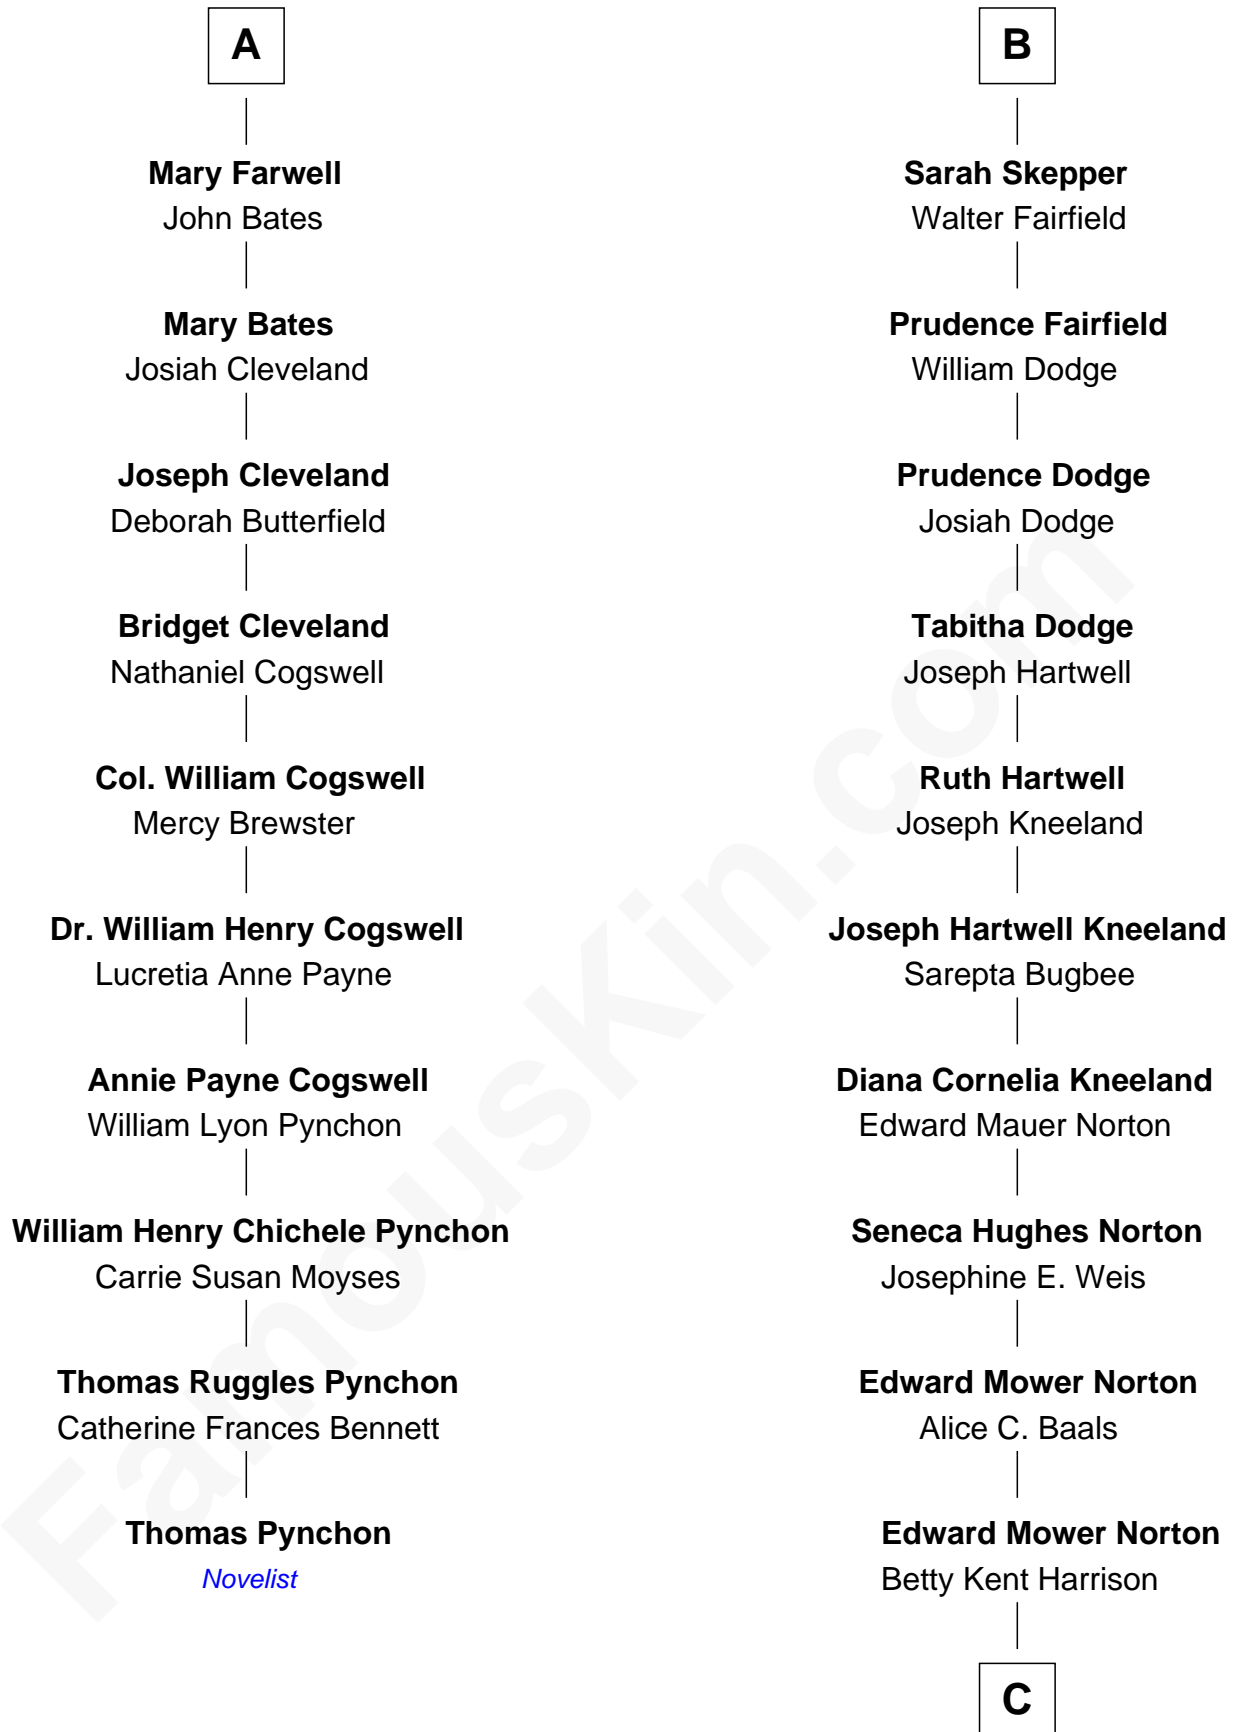

FamousKin.com
Relationship Chart of
Thomas Pynchon
American Novelist

16th cousin 2 times removed of

Edward Norton
Movie Actor

Sir Roger Wentworth
 Margery Despencer

Agnes Wentworth
 Sir Robert Constable

Sir Philip Wentworth
 Mary Clifford

Anne Constable
 William Tyrwhit

Elizabeth Wentworth
 Sir Martin de la See

Sir Robert Tyrwhit
 Maud Talboys

Joan de la See
 Sir Piers Hildyard

Katharine Tyrwhit
 Sir Richard Thimbleby

Isabel Hildyard
 Ralph Legard

Elizabeth Thimbleby
 Thomas Welby

Joan Ledgard
 Richard Skepper

Richard Welby
 Frances Bulkeley

Edward Skepper
 Mary Robinson

Olive Welby
 Henry Farwell

Rev. William Skepper
 Sarah Fisher

A

B