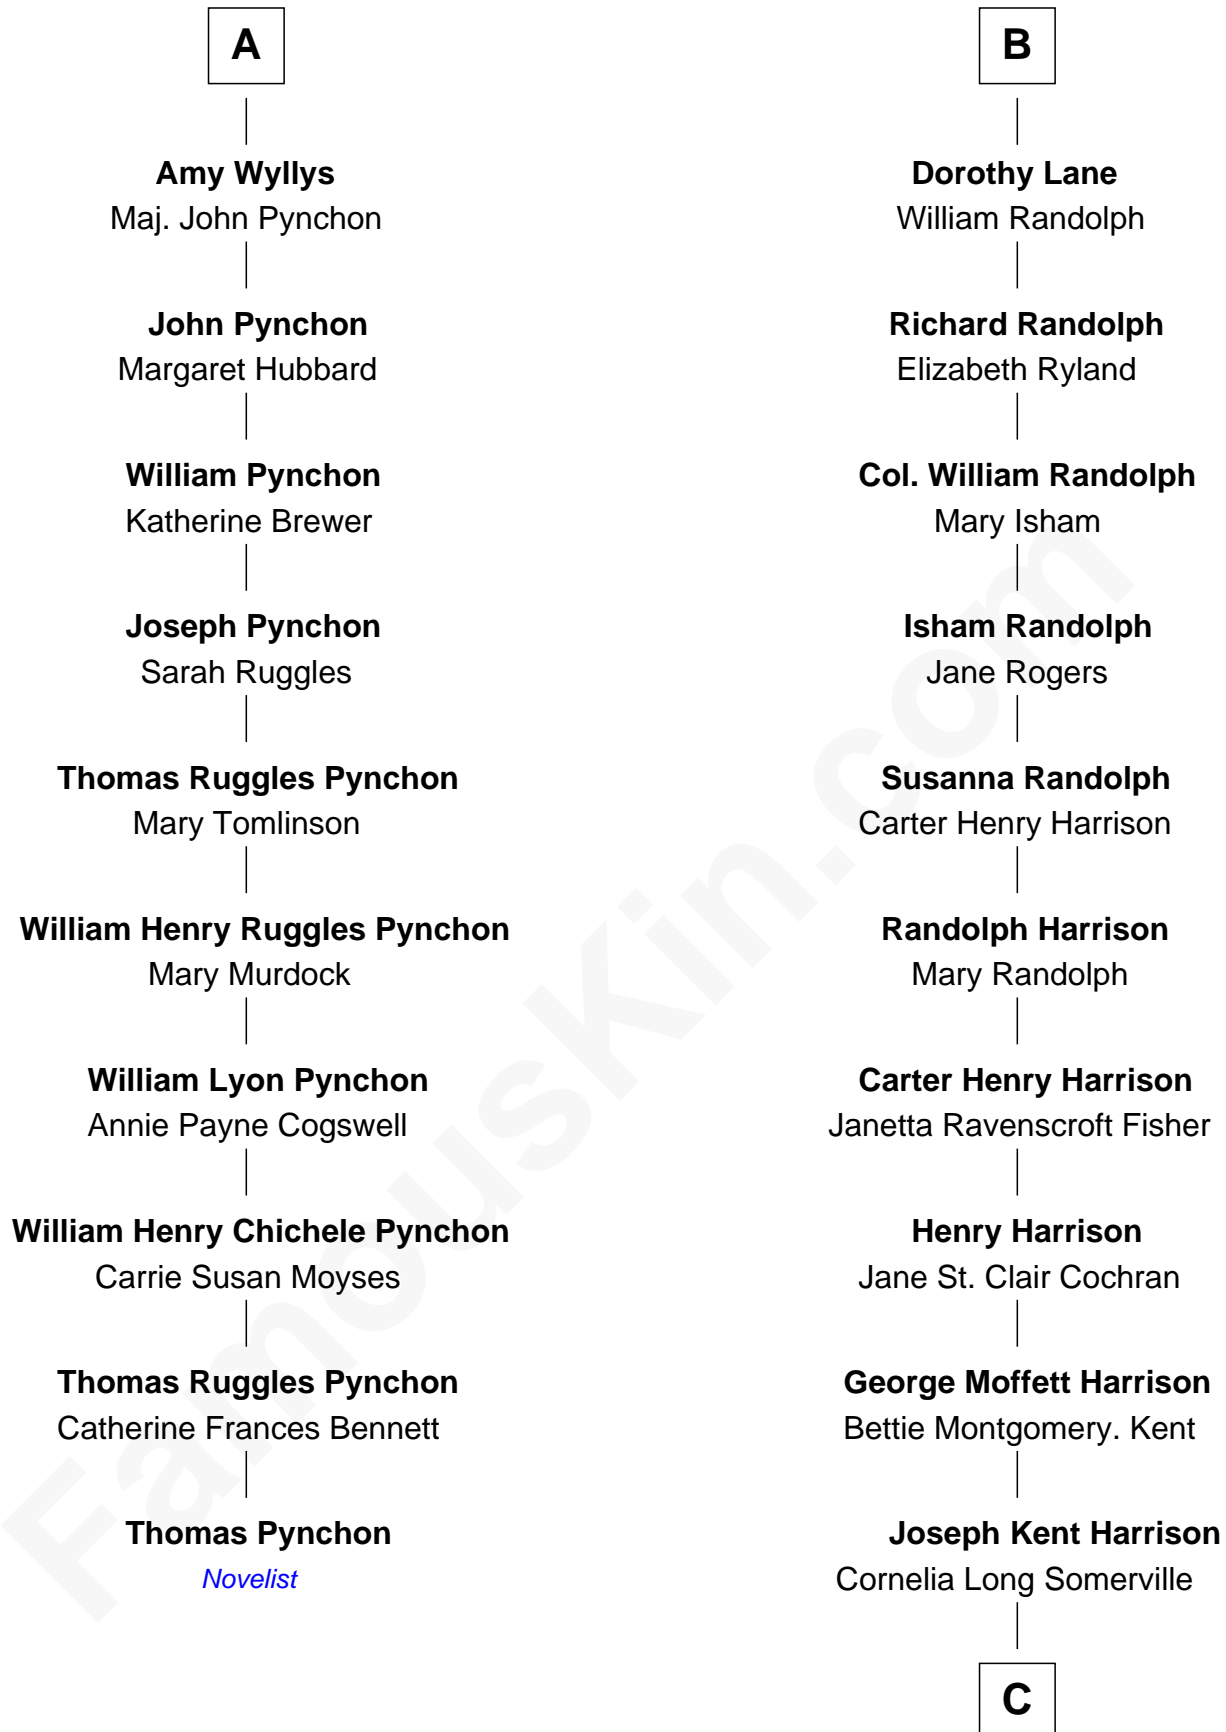

FamousKin.com

Relationship Chart of

Thomas Pynchon

American Novelist

16th cousin 3 times removed of

Edward Norton
Movie Actor

C

Betty Kent Harrison
Edward Mower Norton

Edward Mower Norton
Lydia Robinson Rouse

Edward Norton
Movie Actor

FamousKin.com