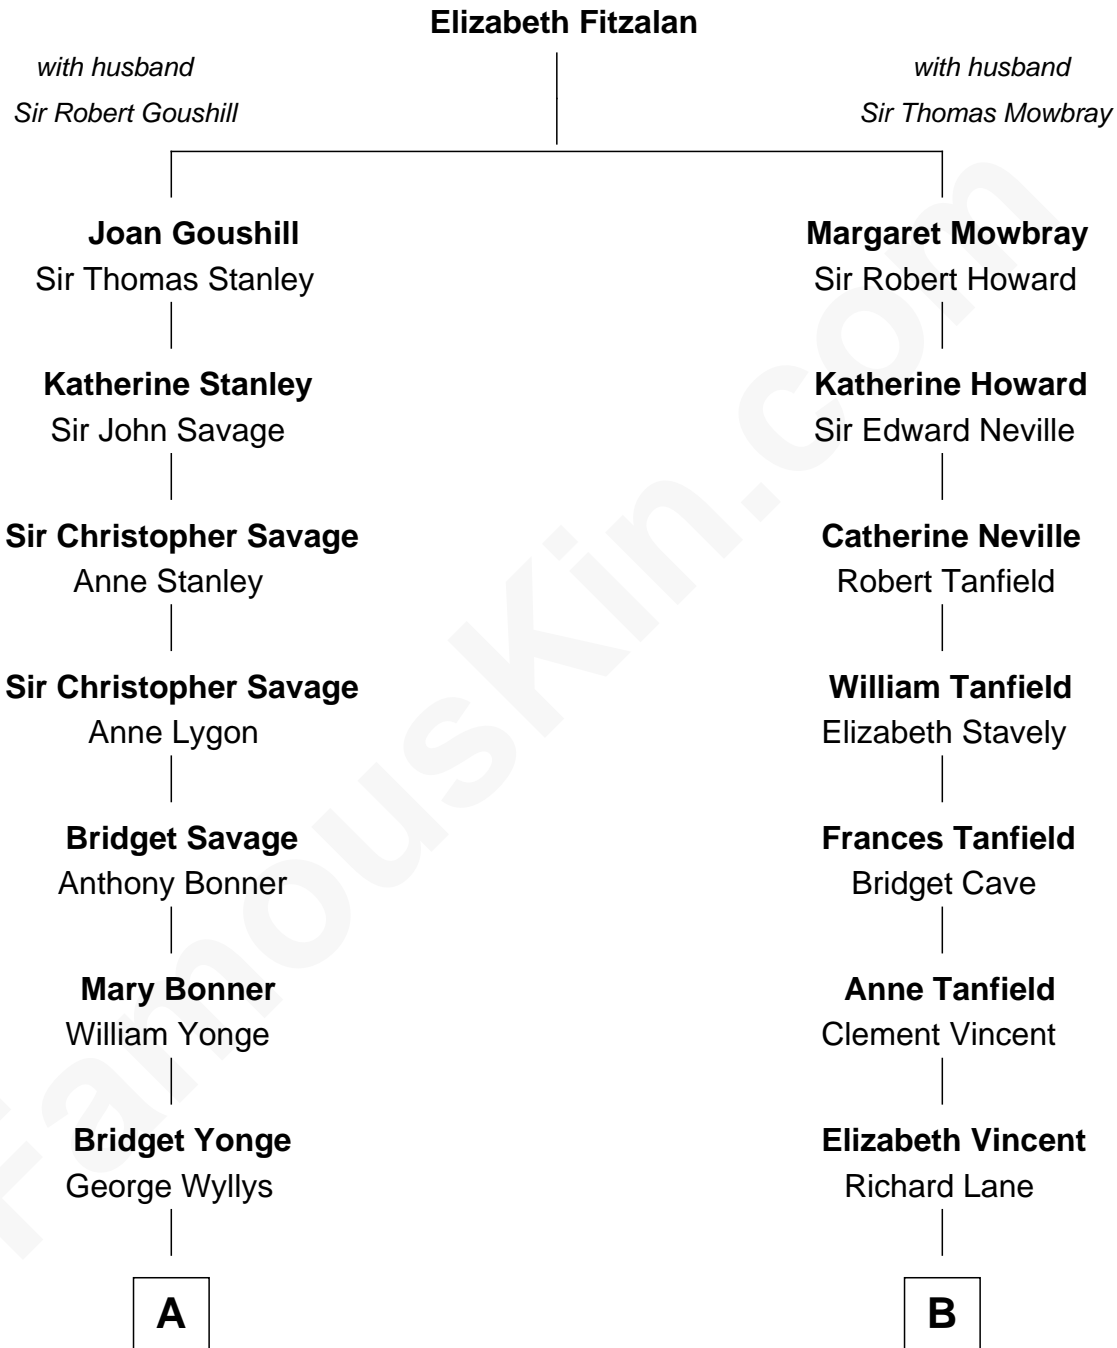

FamousKin.com

Relationship Chart of

Thomas Pynchon

American Novelist

16th cousin 3 times removed of

Edward Norton
Movie Actor

C

Betty Kent Harrison
Edward Mower Norton

Edward Mower Norton
Lydia Robinson Rouse

Edward Norton
Movie Actor

FamousKin.com