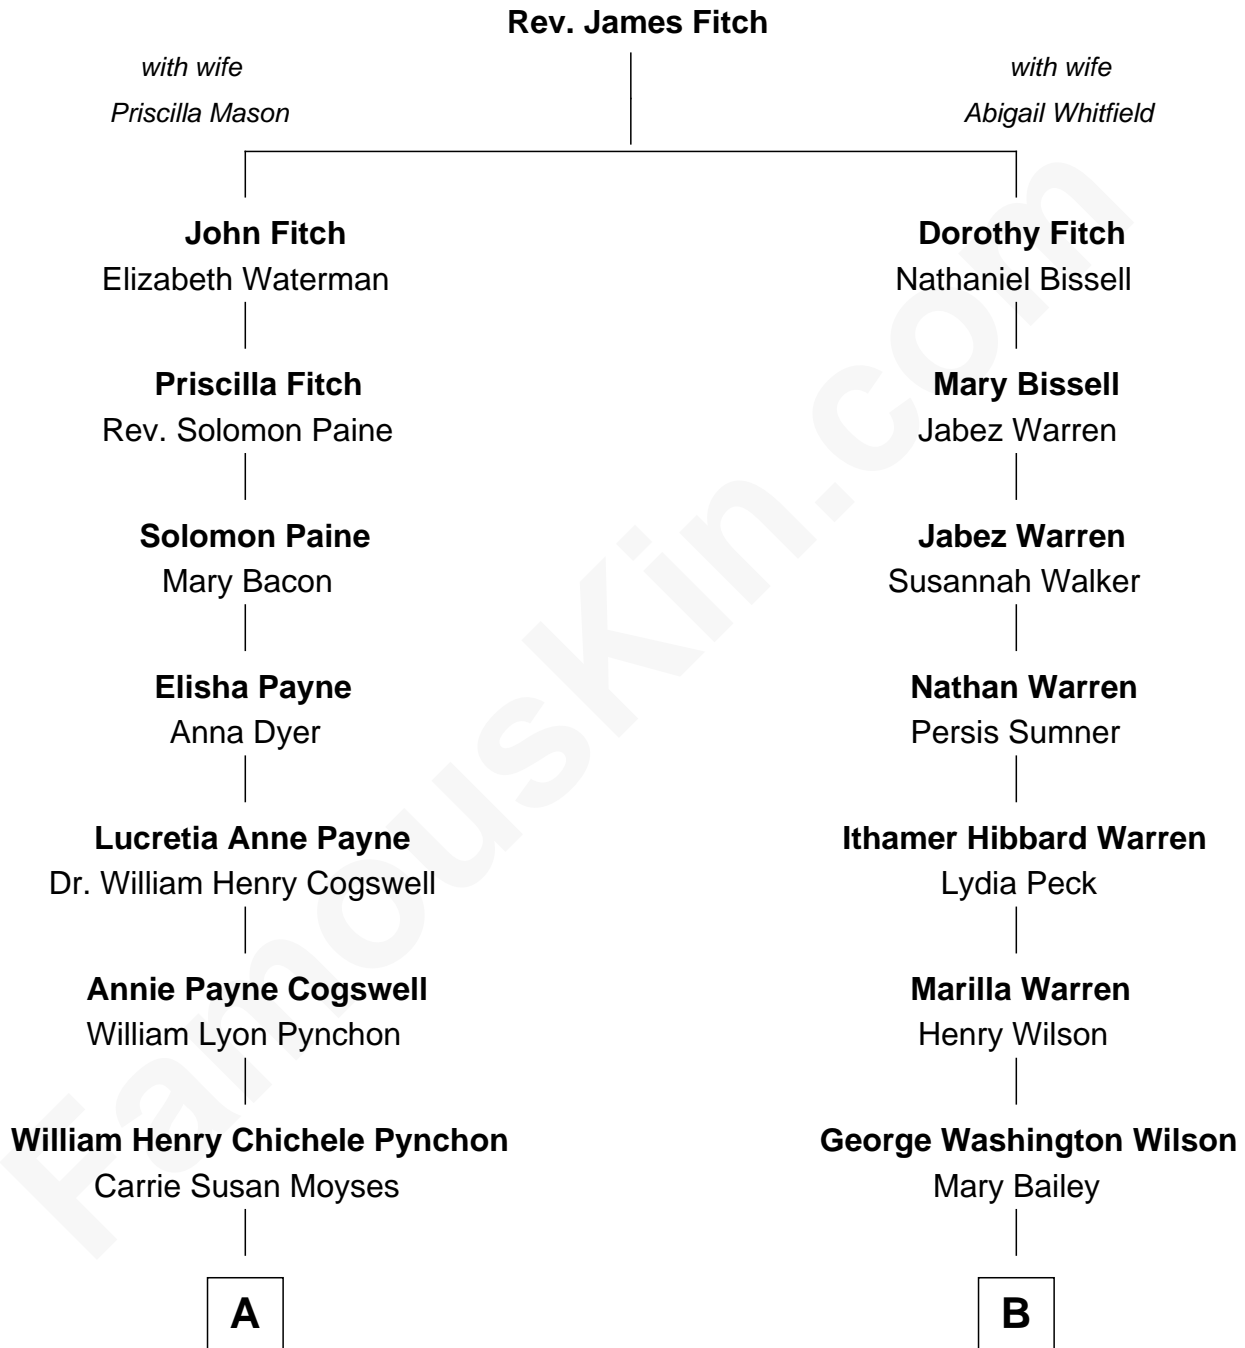

FamousKin.com
Relationship Chart of
Thomas Pynchon
American Novelist

8th cousin 2 times removed of
Mike Love
Co-Founder of The Beach Boys

A

Thomas Ruggles Pynchon
Catherine Frances Bennett

Thomas Pynchon
Novelist

B

William Henry Wilson
Alta Lenora Chitwood

William Coral Wilson
Edith Sophia Sthole

Emily Glee Wilson
Edward Milton Love

Mike Love
Co-Founder of The Beach Boys

FamousKin.com